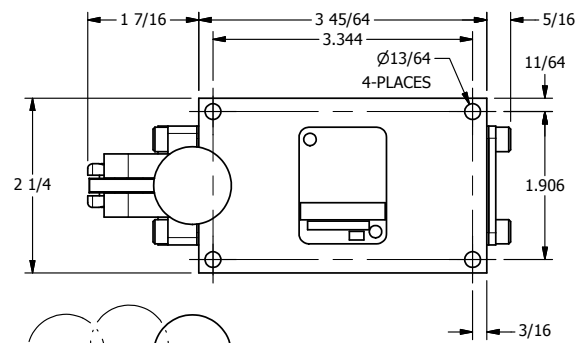

4

3

2

1

AAA
PRODUCTS
INTERNATIONAL

AAA PRODUCTS INTERNATIONAL
7114 Harry Hines Blvd
Dallas, TX 75235

TITLE: 3/8" SIDE PORT, LEVER, 3 POS,
DETENT A, SPR CTR FROM C,
REGEN CTR SPOOL, RVRS BUILD

DRAWING NO.:
DIM_616VY