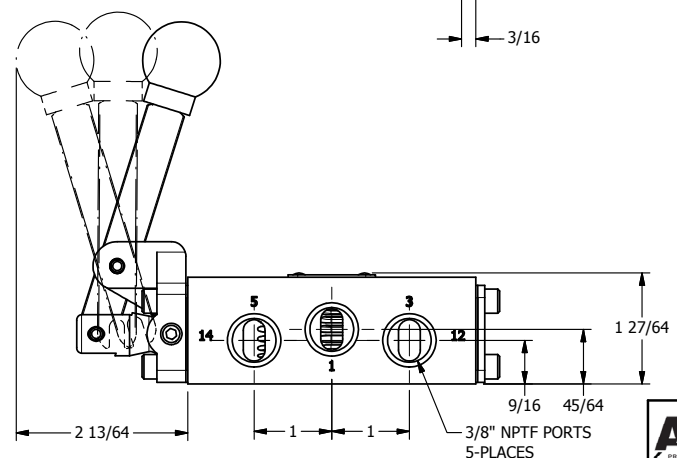

4

3

2

1

AAA
PRODUCTS
INTERNATIONAL

AAA PRODUCTS INTERNATIONAL
7114 Harry Hines Blvd
Dallas, TX 75235

TITLE: 3/8" SIDE PORT, LEVER, 3 POS,
DETENT A, SPR CTR FROM C,
REGEN CTR SPOOL, RVRS BUILD

DRAWING NO.:
DIM_616VY