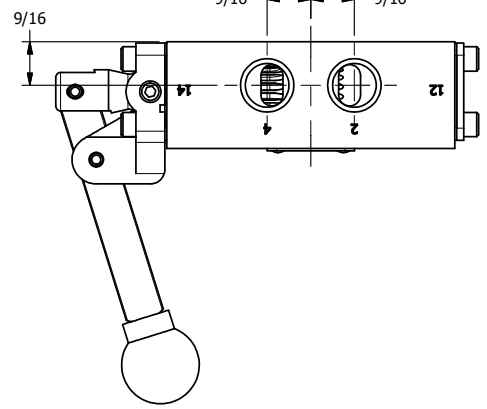

4

3

2

1

AAA
PRODUCTS
INTERNATIONAL

AAA PRODUCTS INTERNATIONAL
7114 Harry Hines Blvd
Dallas, TX 75235

TITLE: 3/8" SIDE PORT, LEVER, 3 POS,
DETENT A, SPR CTR FROM C,
REGEN CTR SPOOL, RVRS BUILD

DRAWING NO.:
DIM_616VY