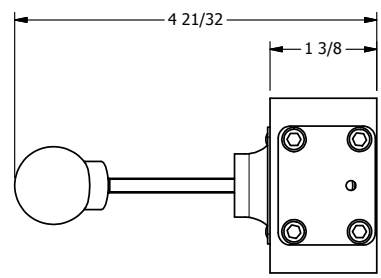

4

3

2

1

AAA
PRODUCTS
INTERNATIONAL

AAA PRODUCTS INTERNATIONAL
7114 Harry Hines Blvd
Dallas, TX 75235

TITLE: 3/8" SIDE PORT, LEVER, 3 POS,
DETENT A, SPR CTR FROM C,
REGEN CTR SPOOL, RVRS BUILD

DRAWING NO.:
DIM_616VY