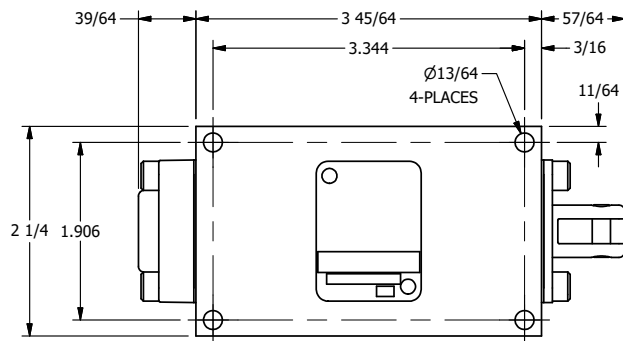

4

3

2

1

AAA
PRODUCTS
INTERNATIONAL

**AAA PRODUCTS
INTERNATIONAL**
7114 Harry Hines Blvd
Dallas, TX 75235

TITLE: 3/8" SIDE PORT, CLEVIS, 2 POS,
SPRING RTRN, PULL SHFT,
TENSION VALVE

DRAWING NO.:
DIM_615V