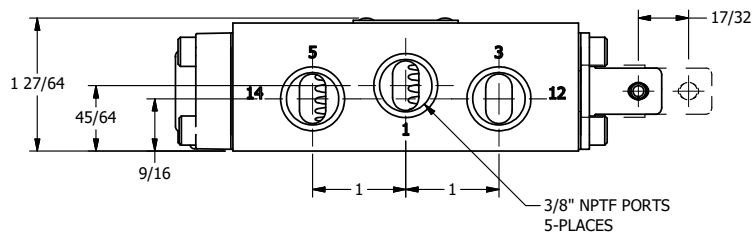

4

3

2

1

AAA
PRODUCTS
INTERNATIONAL

**AAA PRODUCTS
INTERNATIONAL**
7114 Harry Hines Blvd
Dallas, TX 75235

TITLE: 3/8" SIDE PORT, CLEVIS, 2 POS,
SPRING RTRN, PULL SHFT,
TENSION VALVE

DRAWING NO.:
DIM_615V