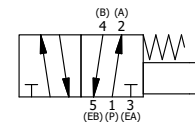

4

3

2

1

AAA
PRODUCTS
INTERNATIONAL

**AAA PRODUCTS
INTERNATIONAL**
7114 Harry Hines Blvd
Dallas, TX 75235

TITLE: 3/8" SIDE PORT, CLEVIS, 2 POS,
SPRING RTRN, PULL SHFT,
TENSION VALVE

DRAWING NO.:
DIM_615V