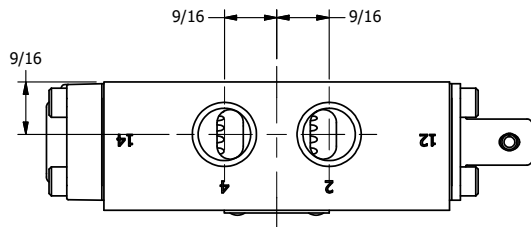

4

3

2

1

AAA
PRODUCTS
INTERNATIONAL

**AAA PRODUCTS
INTERNATIONAL**
7114 Harry Hines Blvd
Dallas, TX 75235

TITLE: 3/8" SIDE PORT, CLEVIS, 2 POS,
SPRING RTRN, PULL SHFT,
TENSION VALVE

DRAWING NO.:
DIM_615V