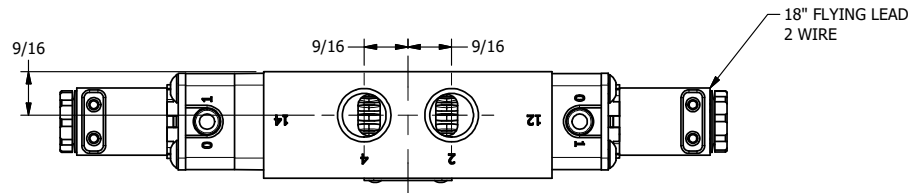

4 3 2 1

4 3 2

AAA PRODUCTS INTERNATIONAL
7114 Harry Hines Blvd
Dallas, TX 75235

TITLE: **3/8" SIDE PORT, DBL SOL, 3 POS, SPR CTR, SOL SHFT, CLSD CTR SPL, FLYING LEAD, NEW FLYER 279180**

DRAWING NO.: **DIM_613VY**