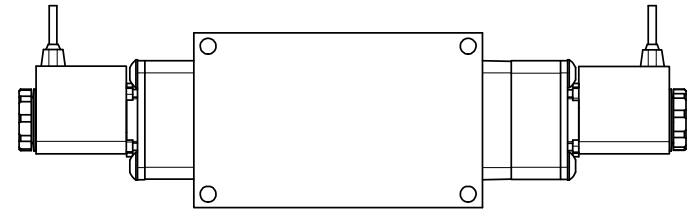

4 3 2 1

4 3 2

AAA PRODUCTS INTERNATIONAL
7114 Harry Hines Blvd
Dallas, TX 75235

TITLE: **3/8" SIDE PORT, DBL SOL, 3 POS, SPR CTR, SOL SHFT, CLSD CTR SPL, FLYING LEAD, NEW FLYER 279180**

DRAWING NO.: **DIM_613VY**