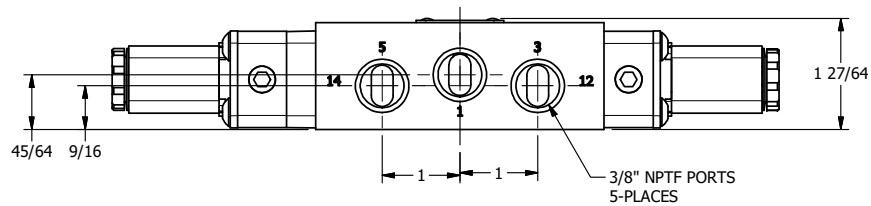

4 3 2 1

4 3 2

AAA PRODUCTS INTERNATIONAL
7114 Harry Hines Blvd
Dallas, TX 75235

TITLE: **3/8" SIDE PORT, DBL SOL, 3 POS, SPR CTR, SOL SHFT, CLSD CTR SPL, FLYING LEAD, NEW FLYER 279180**

DRAWING NO.: **DIM_613VY**