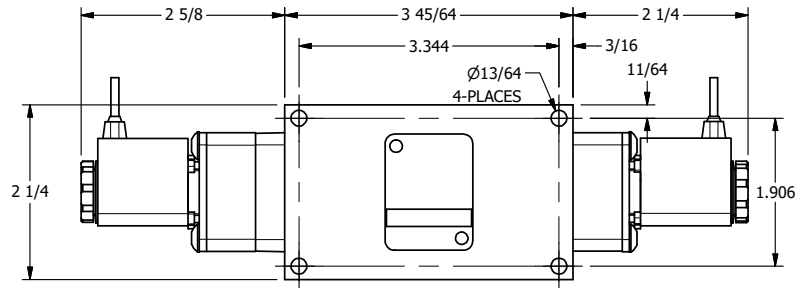

4 3 2 1

4 3 2

AAA PRODUCTS INTERNATIONAL
7114 Harry Hines Blvd
Dallas, TX 75235

TITLE: **3/8" SIDE PORT, DBL SOL, 3 POS, SPR CTR, SOL SHFT, CLSD CTR SPL, FLYING LEAD, NEW FLYER 279180**

DRAWING NO.: **DIM_613VY**