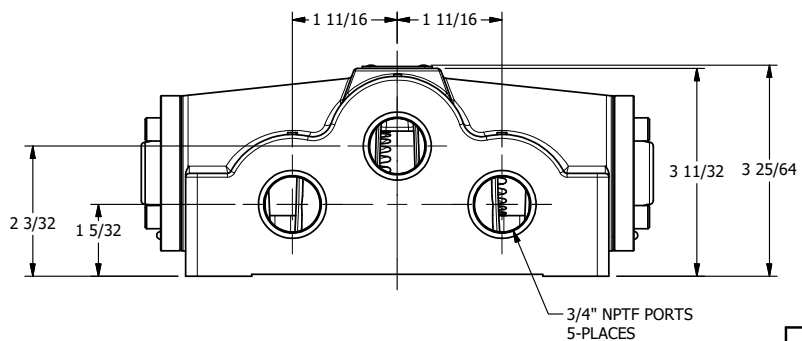

4

3

2

1

AAA
PRODUCTS
INTERNATIONAL

AAA PRODUCTS INTERNATIONAL
7114 Harry Hines Blvd
Dallas, TX 75235

1 3/4" SIDE PORT, SNGL PILOT, 2 POS,
SPR RTRN, STRONG SPRING,
LOW MAGNETIC

DRAWING NO.:
DIM_606V