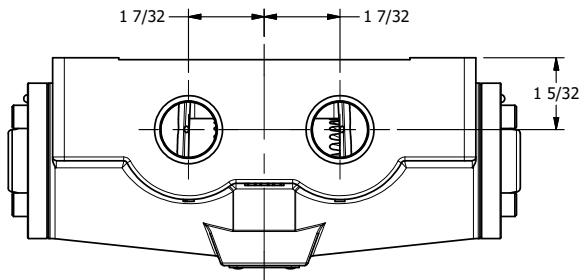

4

3

2

1

AAA
PRODUCTS
INTERNATIONAL

AAA PRODUCTS INTERNATIONAL
7114 Harry Hines Blvd
Dallas, TX 75235

1 3/4" SIDE PORT, SNGL PILOT, 2 POS,
SPR RTRN, STRONG SPRING,
LOW MAGNETIC

DRAWING NO.:
DIM_606V