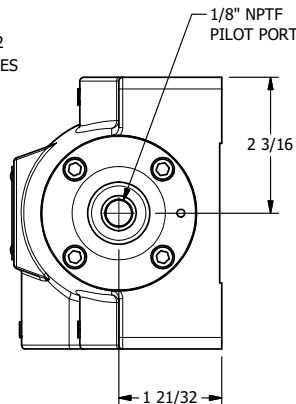

4

3

2

1

AAA
PRODUCTS
INTERNATIONAL

AAA PRODUCTS INTERNATIONAL
7114 Harry Hines Blvd
Dallas, TX 75235

1 3/4" SIDE PORT, SNGL PILOT, 2 POS,
SPR RTRN, STRONG SPRING,
LOW MAGNETIC

DRAWING NO.:
DIM_606V