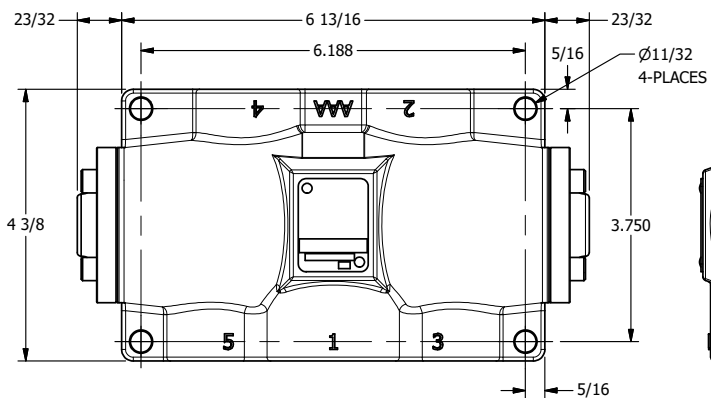

4

3

2

1

AAA
PRODUCTS
INTERNATIONAL

AAA PRODUCTS INTERNATIONAL
7114 Harry Hines Blvd
Dallas, TX 75235

1 3/4" SIDE PORT, SNGL PILOT, 2 POS,
SPR RTRN, STRONG SPRING,
LOW MAGNETIC

DRAWING NO.:
DIM_606V