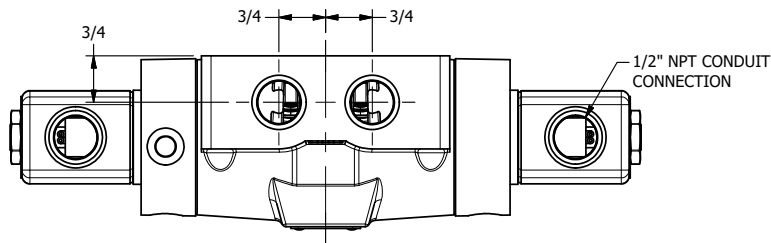

4

3

2

1

AAA
PRODUCTS
INTERNATIONAL

**AAA PRODUCTS
INTERNATIONAL**
7114 Harry Hines Blvd
Dallas, TX 75235

TITLE 1/2" SIDE PORT, DBL SOL, 3 POS,
SPR CTR, CLSD CTR SPL, CLASSIC SOL,
EXT PILOT, URETHANE, 500 PSI

DRAWING NO.:
DIM_463V

THE INFORMATION CONTAINED WITHIN THIS DOCUMENT IS PROPRIETARY TO AAA PRODUCTS AND MAY NOT BE DISCLOSED WITHOUT PRIOR WRITTEN CONSENT

4

3

2

1