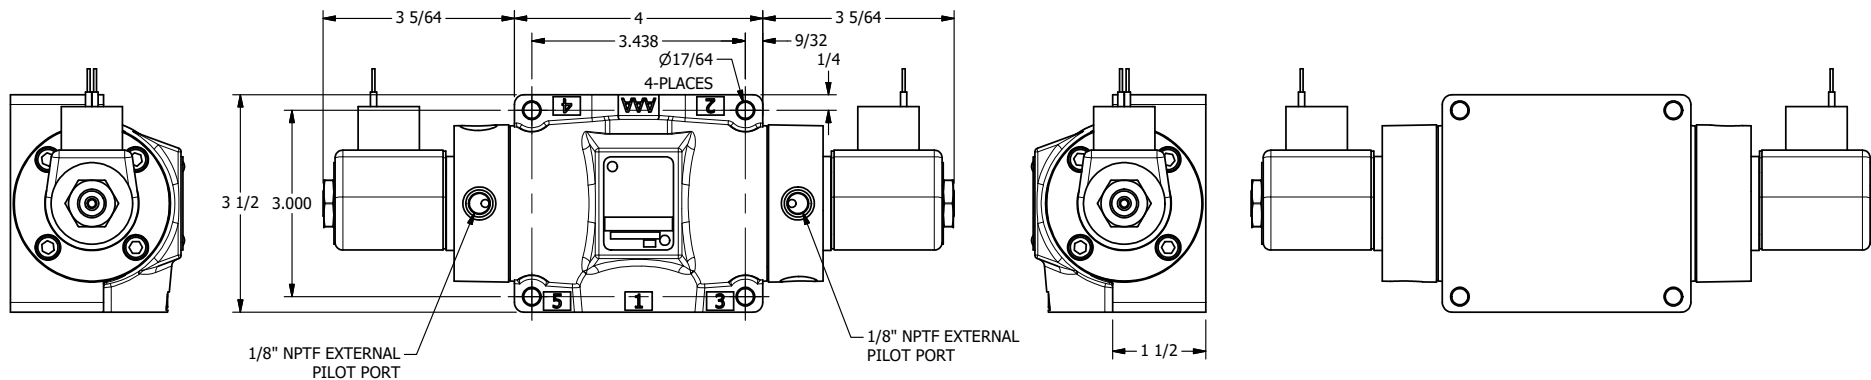

4

3

2

1

AAA
PRODUCTS
INTERNATIONAL

**AAA PRODUCTS
INTERNATIONAL**
7114 Harry Hines Blvd
Dallas, TX 75235

TITLE 1/2" SIDE PORT, DBL SOL, 3 POS,
SPR CTR, CLSD CTR SPL, CLASSIC SOL,
EXT PILOT, URETHANE, 500 PSI

DRAWING NO.:
DIM_463V

THE INFORMATION CONTAINED WITHIN THIS DOCUMENT IS PROPRIETARY TO AAA PRODUCTS AND MAY NOT BE DISCLOSED WITHOUT PRIOR WRITTEN CONSENT

4

3

2

1