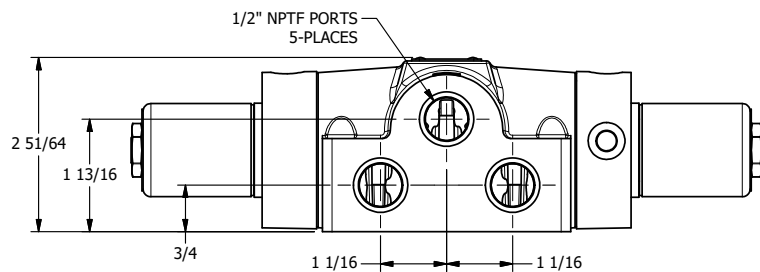

4

3

2

1

AAA
PRODUCTS
INTERNATIONAL

**AAA PRODUCTS
INTERNATIONAL**
7114 Harry Hines Blvd
Dallas, TX 75235

TITLE 1/2" SIDE PORT, DBL SOL, 3 POS,
SPR CTR, CLSD CTR SPL, CLASSIC SOL,
EXT PILOT, URETHANE, 500 PSI

DRAWING NO.:
DIM_463V

THE INFORMATION CONTAINED WITHIN THIS DOCUMENT IS PROPRIETARY TO AAA PRODUCTS AND MAY NOT BE DISCLOSED WITHOUT PRIOR WRITTEN CONSENT

4

3

2

1