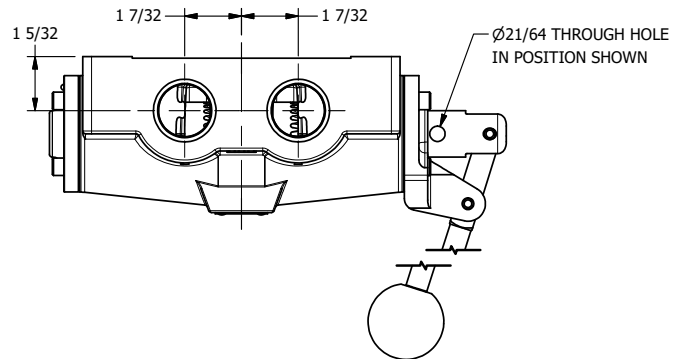

4

3

2

1

AAA
PRODUCTS
INTERNATIONAL

AAA PRODUCTS INTERNATIONAL
7114 Harry Hines Blvd
Dallas, TX 75235

TITLE: **1" SIDE PORT, LEVER, 3 POS, FRICTION POS, LEVER RTRN, TUFRAM**

DRAWING NO.: **DIM_460V**