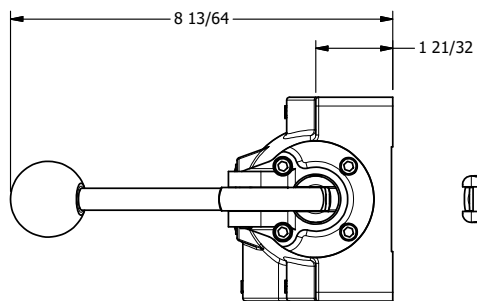

4

3

2

1

AAA
PRODUCTS
INTERNATIONAL

AAA PRODUCTS INTERNATIONAL
7114 Harry Hines Blvd
Dallas, TX 75235

TITLE: **1" SIDE PORT, LEVER, 3 POS, FRICTION POS, LEVER RTRN, TUFRAM**

DRAWING NO.: **DIM_460V**