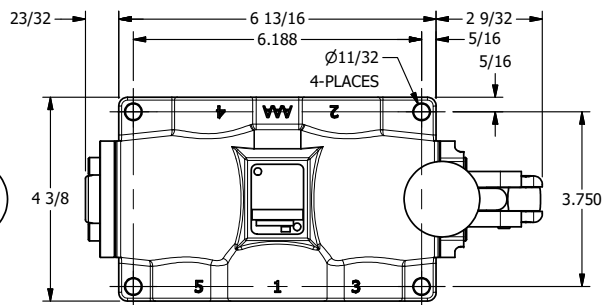

4

3

2

1

AAA
PRODUCTS
INTERNATIONAL

AAA PRODUCTS INTERNATIONAL
7114 Harry Hines Blvd
Dallas, TX 75235

TITLE: **1" SIDE PORT, LEVER, 3 POS, FRICTION POS, LEVER RTRN, TUFRAM**

DRAWING NO.: **DIM_460V**