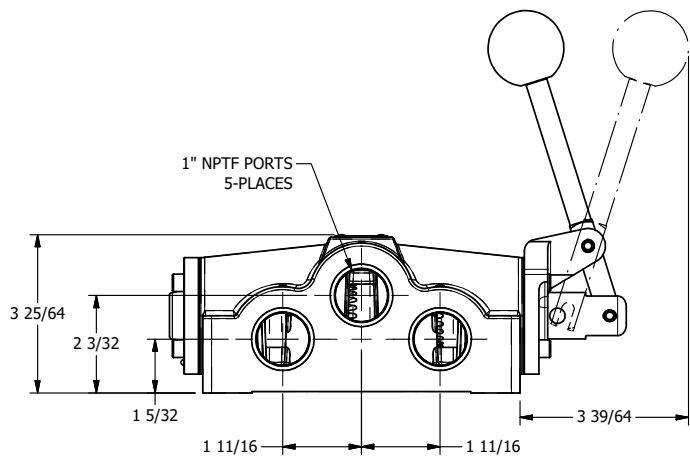

4

3

2

1

AAA
PRODUCTS
INTERNATIONAL

AAA PRODUCTS INTERNATIONAL
7114 Harry Hines Blvd
Dallas, TX 75235

TITLE: **1" SIDE PORT, LEVER, 3 POS, FRICTION POS, LEVER RTRN, TUFRAM**

DRAWING NO.: **DIM_460V**