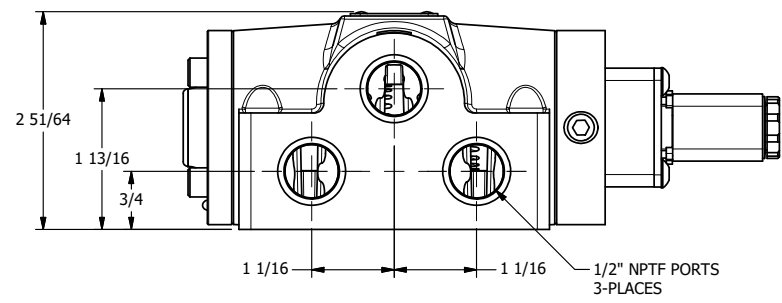

11mm/INDUSTRIAL TYPE B
DIN 43650 STYLE

AAA
PRODUCTS
INTERNATIONAL

**AAA PRODUCTS
INTERNATIONAL**
7114 Harry Hines Blvd
Dallas, TX 75235

TITLE: 1/2" SUBPLATE, SNGL SOL, 2 POS,
SPR RTRN, 1/2" SIDE PORTS 1, 3 & 5