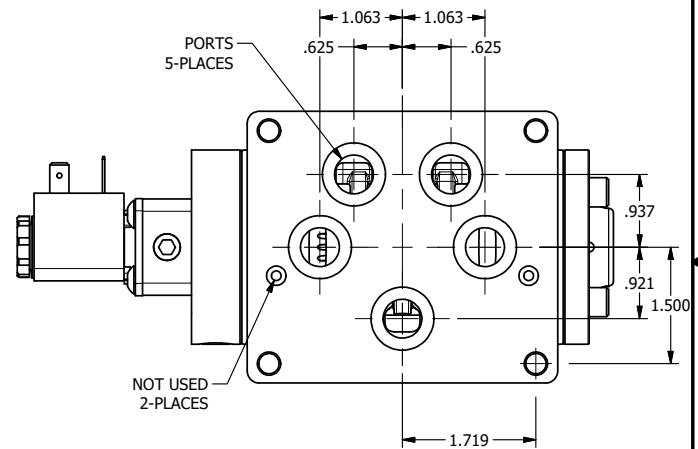

11mm/INDUSTRIAL TYPE B
DIN 43650 STYLE

AAA
PRODUCTS
INTERNATIONAL

**AAA PRODUCTS
INTERNATIONAL**
7114 Harry Hines Blvd
Dallas, TX 75235

TITLE: 1/2" SUBPLATE, SNGL SOL, 2 POS,
SPR RTRN, 1/2" SIDE PORTS 1, 3 & 5

DRAWING NO.:
DIM_456V

THE INFORMATION CONTAINED WITHIN THIS DOCUMENT IS PROPRIETARY TO AAA PRODUCTS AND MAY NOT BE DISCLOSED WITHOUT PRIOR WRITTEN CONSENT