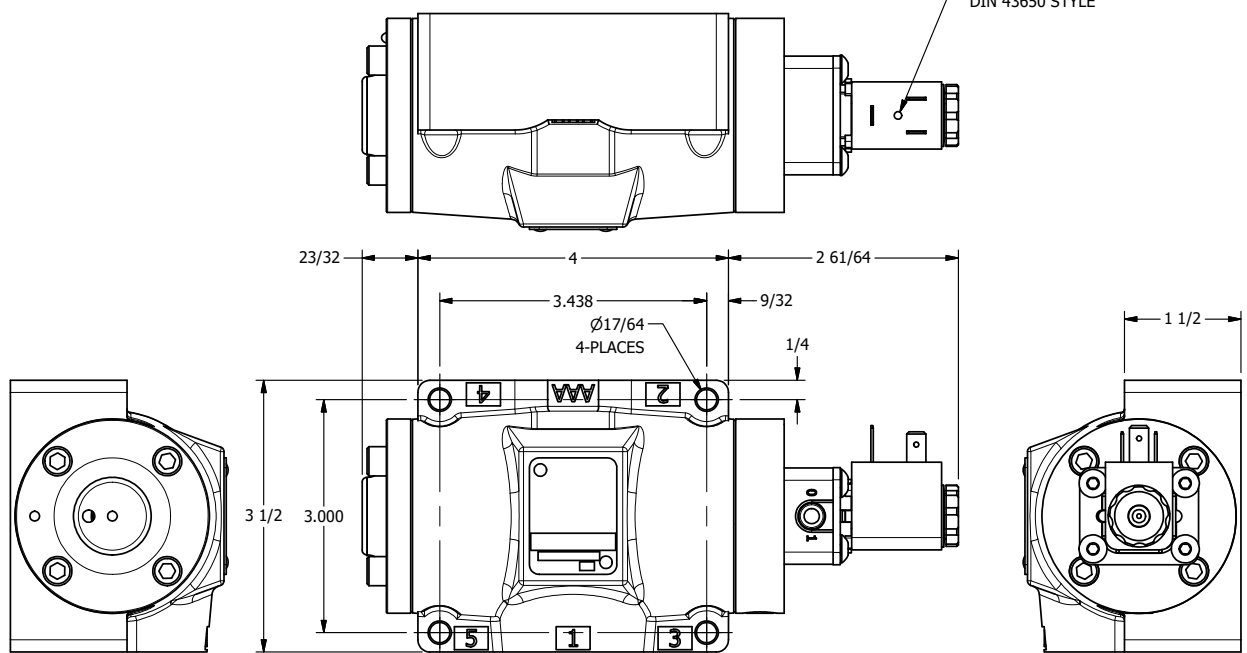

11mm/INDUSTRIAL TYPE B
DIN 43650 STYLE

AAA
PRODUCTS
INTERNATIONAL

**AAA PRODUCTS
INTERNATIONAL**
7114 Harry Hines Blvd
Dallas, TX 75235

TITLE: 1/2" SUBPLATE, SNGL SOL, 2 POS,
SPR RTRN, 1/2" SIDE PORTS 1, 3 & 5

DRAWING NO.:
DIM_456V

THE INFORMATION CONTAINED WITHIN THIS DOCUMENT IS PROPRIETARY TO AAA PRODUCTS AND MAY NOT BE DISCLOSED WITHOUT PRIOR WRITTEN CONSENT