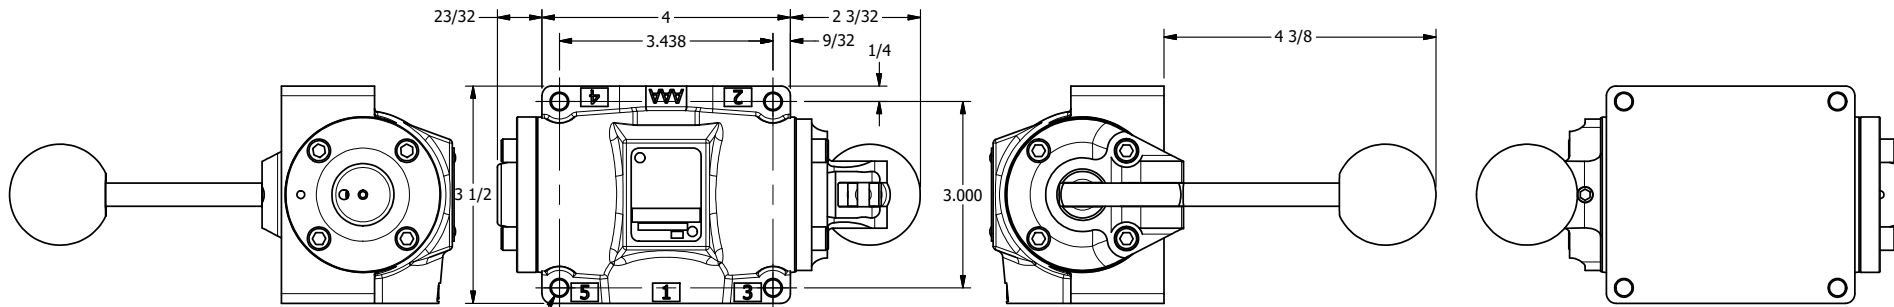

AAA
PRODUCTS
INTERNATIONAL

**AAA PRODUCTS
INTERNATIONAL**
7114 Harry Hines Blvd
Dallas, TX 75235

TITLE: 1/2" SIDE PORT, LEVER, 3 POS,
DETENT C, SPR CTR FROM A,
CLSD CTR SPL, 180D LEVER

DRAWING NO.:
DIM_430VY