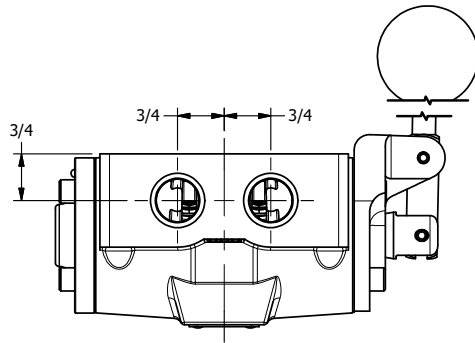

AAA
PRODUCTS
INTERNATIONAL

**AAA PRODUCTS
INTERNATIONAL**
7114 Harry Hines Blvd
Dallas, TX 75235

TITLE: 1/2" SIDE PORT, LEVER, 3 POS,
DETENT C, SPR CTR FROM A,
CLSD CTR SPL, 180D LEVER

DRAWING NO.:
DIM_430VY