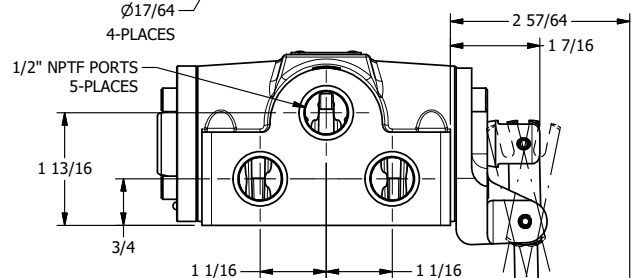

AAA
PRODUCTS
INTERNATIONAL

**AAA PRODUCTS
INTERNATIONAL**
7114 Harry Hines Blvd
Dallas, TX 75235

TITLE: 1/2" SIDE PORT, LEVER, 3 POS,
DETENT C, SPR CTR FROM A,
CLSD CTR SPL, 180D LEVER

DRAWING NO.:
DIM_430VY