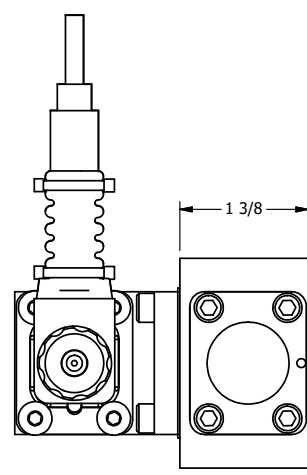

4

3

2

1

WEATHER-PAK CONNECTION

**AAA**  
PRODUCTS  
INTERNATIONAL

**AAA PRODUCTS INTERNATIONAL**  
7114 Harry Hines Blvd  
Dallas, TX 75235

TITLE  $\frac{3}{8}$ " SIDE PORT, DBL SOL, 3 POS,  
SPR CTR, SOL RTRN, CLSD CTR SPL,  
FLYING LEAD, WEATHER PAK

DRAWING NO.:  
DIM\_407VY

THE INFORMATION CONTAINED WITHIN THIS DOCUMENT IS PROPRIETARY TO AAA PRODUCTS AND MAY NOT BE DISCLOSED WITHOUT PRIOR WRITTEN CONSENT

4

3

2

1

B

B