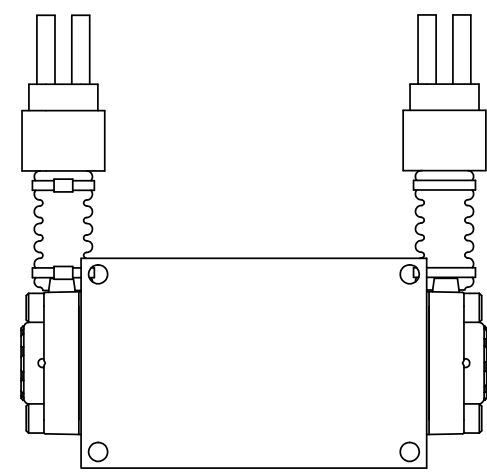

4

3

2

1

WEATHER-PAK CONNECTION

**AAA**  
PRODUCTS  
INTERNATIONAL

**AAA PRODUCTS INTERNATIONAL**  
7114 Harry Hines Blvd  
Dallas, TX 75235

TITLE  $\frac{3}{8}$ " SIDE PORT, DBL SOL, 3 POS,  
SPR CTR, SOL RTRN, CLSD CTR SPL,  
FLYING LEAD, WEATHER PAK

DRAWING NO.:  
DIM\_407VY

THE INFORMATION CONTAINED WITHIN THIS DOCUMENT IS PROPRIETARY TO AAA PRODUCTS AND MAY NOT BE DISCLOSED WITHOUT PRIOR WRITTEN CONSENT

4

3

2

1

B

B