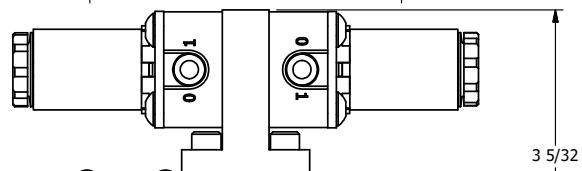

4

3

2

1

WEATHER-PAK CONNECTION

**AAA**  
PRODUCTS  
INTERNATIONAL

**AAA PRODUCTS INTERNATIONAL**  
7114 Harry Hines Blvd  
Dallas, TX 75235

TITLE  $\frac{3}{8}$ " SIDE PORT, DBL SOL, 3 POS,  
SPR CTR, SOL RTRN, CLSD CTR SPL,  
FLYING LEAD, WEATHER PAK