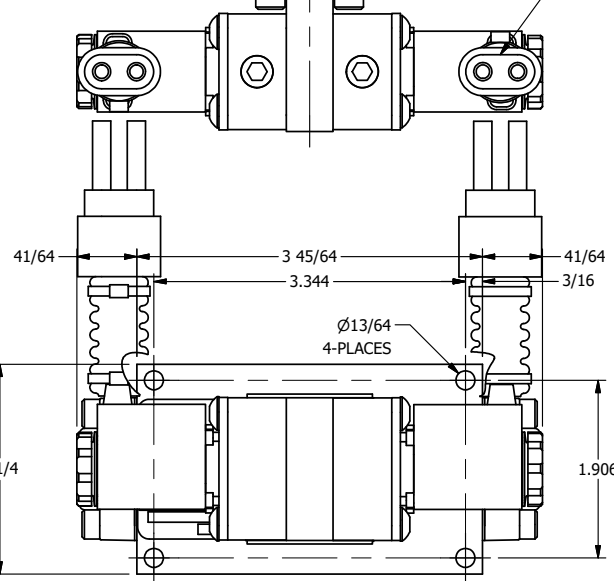

4

3

2

1

WEATHER-PAK CONNECTION

**AAA**  
PRODUCTS  
INTERNATIONAL

**AAA PRODUCTS INTERNATIONAL**  
7114 Harry Hines Blvd  
Dallas, TX 75235

TITLE  $\frac{3}{8}$ " SIDE PORT, DBL SOL, 3 POS,  
SPR CTR, SOL RTRN, CLSD CTR SPL,  
FLYING LEAD, WEATHER PAK

DRAWING NO.:  
DIM\_407VY

THE INFORMATION CONTAINED WITHIN THIS DOCUMENT IS PROPRIETARY TO AAA PRODUCTS AND MAY NOT BE DISCLOSED WITHOUT PRIOR WRITTEN CONSENT

4

3

2

1

B

B