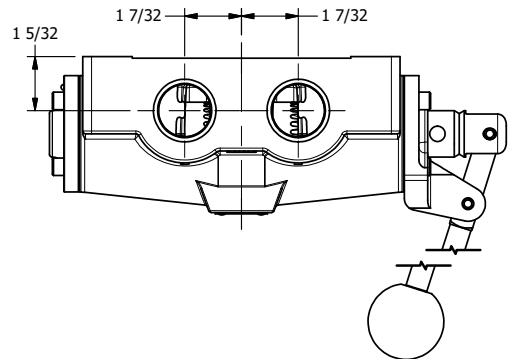

4

3

2

1

AAA
PRODUCTS
INTERNATIONAL

**AAA PRODUCTS
INTERNATIONAL**
7114 Harry Hines Blvd
Dallas, TX 75235

TITLE: 1" SIDE PORT, LEVER, 3 POS,
DETENT, LEVER RTRN,
LOCKOUT C

DRAWING NO.:
DIM_406V