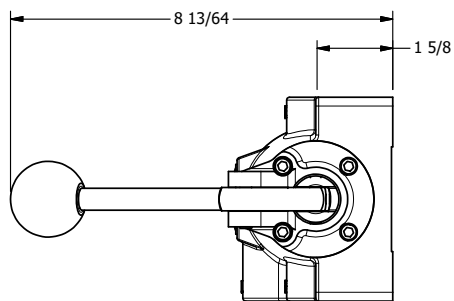

4

3

2

1

AAA
PRODUCTS
INTERNATIONAL

**AAA PRODUCTS
INTERNATIONAL**
7114 Harry Hines Blvd
Dallas, TX 75235

TITLE: 1" SIDE PORT, LEVER, 3 POS,
DETENT, LEVER RTRN,
LOCKOUT C

DRAWING NO.:
DIM_406V