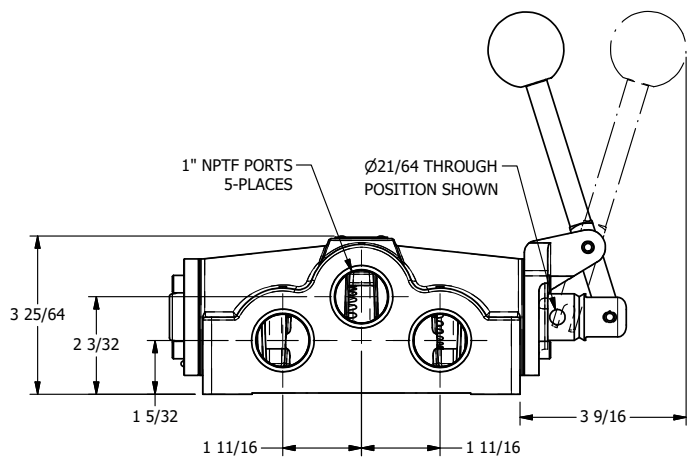

4

3

2

1

AAA
PRODUCTS
INTERNATIONAL

**AAA PRODUCTS
INTERNATIONAL**
7114 Harry Hines Blvd
Dallas, TX 75235

TITLE: 1" SIDE PORT, LEVER, 3 POS,
DETENT, LEVER RTRN,
LOCKOUT C

DRAWING NO.:
DIM_406V