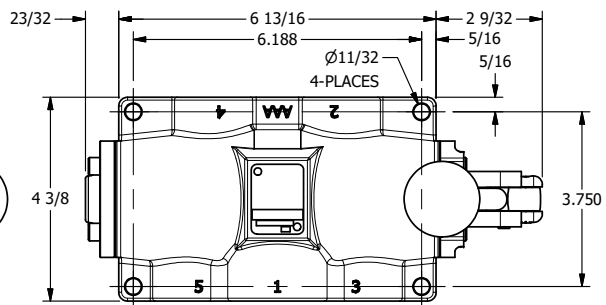

4

3

2

1

AAA
PRODUCTS
INTERNATIONAL

**AAA PRODUCTS
INTERNATIONAL**
7114 Harry Hines Blvd
Dallas, TX 75235

TITLE: 1" SIDE PORT, LEVER, 3 POS,
DETENT, LEVER RTRN,
LOCKOUT C

DRAWING NO.:
DIM_406V