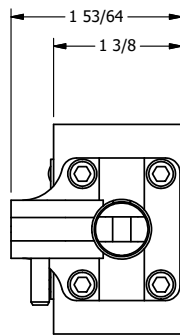

4

3

2

1

AAA
PRODUCTS
INTERNATIONAL

**AAA PRODUCTS
INTERNATIONAL**
7114 Harry Hines Blvd
Dallas, TX 75235

TITLE: **3/8" SIDE PORT, TREADLE, 3 POS,
SPR CTR, REGEN CTR SPL,
LESS TREADLE**

DRAWING NO.:
DIM_405VYG