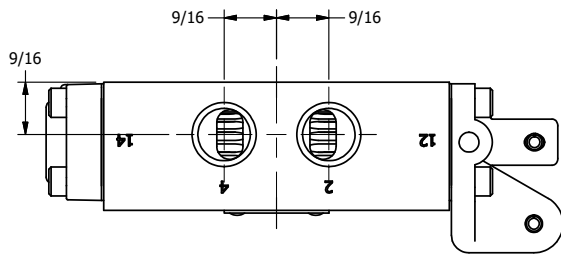

4

3

2

1

AAA
PRODUCTS
INTERNATIONAL

**AAA PRODUCTS
INTERNATIONAL**
7114 Harry Hines Blvd
Dallas, TX 75235

TITLE: **3/8" SIDE PORT, TREADLE, 3 POS,
SPR CTR, REGEN CTR SPL,
LESS TREADLE**

DRAWING NO.:
DIM_405VYG