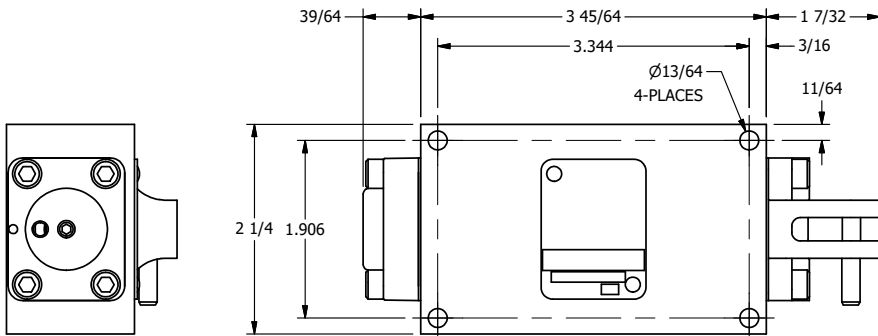

4

3

2

1

AAA
PRODUCTS
INTERNATIONAL

**AAA PRODUCTS
INTERNATIONAL**
7114 Harry Hines Blvd
Dallas, TX 75235

TITLE: **3/8" SIDE PORT, TREADLE, 3 POS,
SPR CTR, REGEN CTR SPL,
LESS TREADLE**

DRAWING NO.:
DIM_405VYG