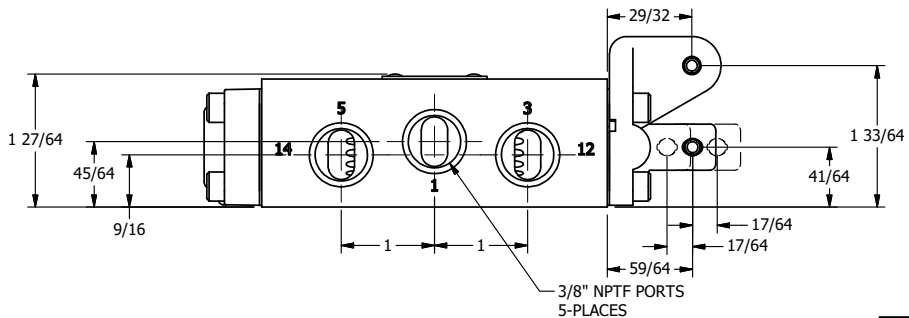

4

3

2

1

AAA
PRODUCTS
INTERNATIONAL

**AAA PRODUCTS
INTERNATIONAL**
7114 Harry Hines Blvd
Dallas, TX 75235

TITLE: **3/8" SIDE PORT, TREADLE, 3 POS,
SPR CTR, REGEN CTR SPL,
LESS TREADLE**

DRAWING NO.:
DIM_405VYG