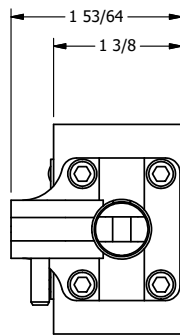

4

3

2

1

AAA
PRODUCTS
INTERNATIONAL

**AAA PRODUCTS
INTERNATIONAL**
7114 Harry Hines Blvd
Dallas, TX 75235

TITLE **3/8" SIDE PORT, TREADLE, 3 POS,
SPR CTR, CLSD CTR SPL,
LESS TREADLE**

DRAWING NO.:
DIM_405VY