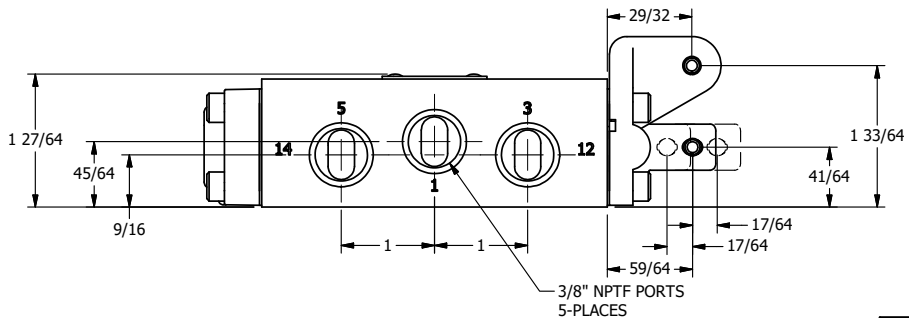

4

3

2

1

AAA
PRODUCTS
INTERNATIONAL

**AAA PRODUCTS
INTERNATIONAL**
7114 Harry Hines Blvd
Dallas, TX 75235

TITLE **3/8" SIDE PORT, TREADLE, 3 POS,
SPR CTR, CLSD CTR SPL,
LESS TREADLE**

DRAWING NO.:
DIM_405VY