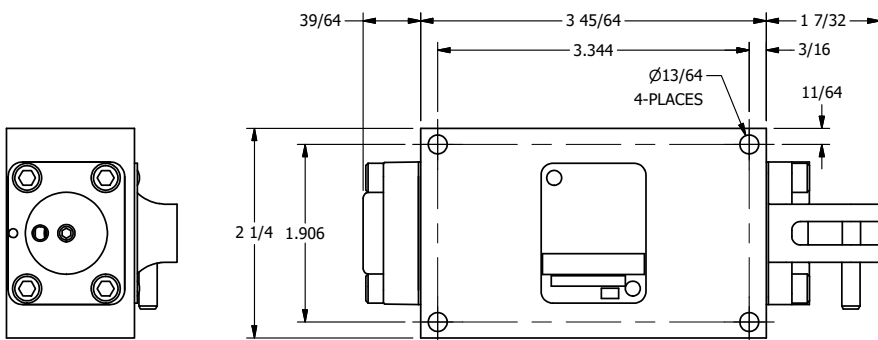

4

3

2

1

AAA
PRODUCTS
INTERNATIONAL

**AAA PRODUCTS
INTERNATIONAL**
7114 Harry Hines Blvd
Dallas, TX 75235

TITLE **3/8" SIDE PORT, TREADLE, 3 POS,
SPR CTR, CLSD CTR SPL,
LESS TREADLE**

DRAWING NO.:
DIM_405VY