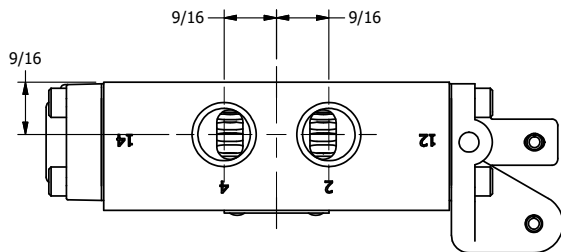

4

3

2

1

AAA
PRODUCTS
INTERNATIONAL

**AAA PRODUCTS
INTERNATIONAL**
7114 Harry Hines Blvd
Dallas, TX 75235

TITLE **3/8" SIDE PORT, TREADLE, 3 POS,
SPR CTR, CLSD CTR SPL,
LESS TREADLE**

DRAWING NO.:
DIM_405VY