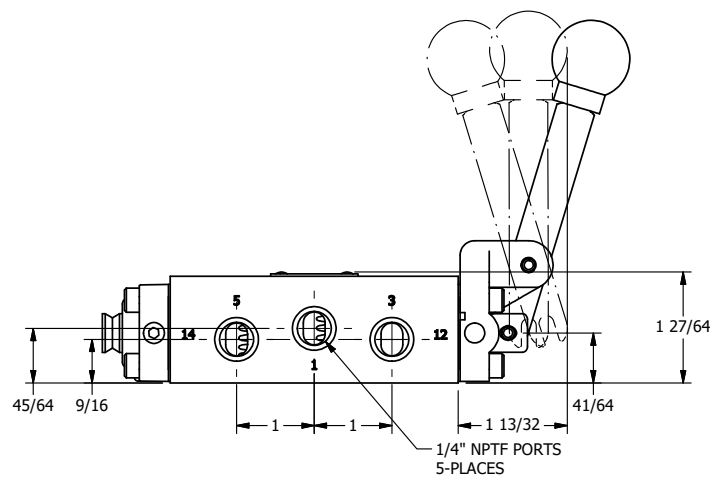

4

3

2

1

AAA
PRODUCTS
INTERNATIONAL

**AAA PRODUCTS
INTERNATIONAL**
7114 Harry Hines Blvd
Dallas, TX 75235

TITLE: 1/4" SIDE PORT, LEVER, 2 POS,
DETENT, LOCKOUT POS. A,
CLSD CTR SPL, W/LO23 HASP

DRAWING NO.:
DIM_399V