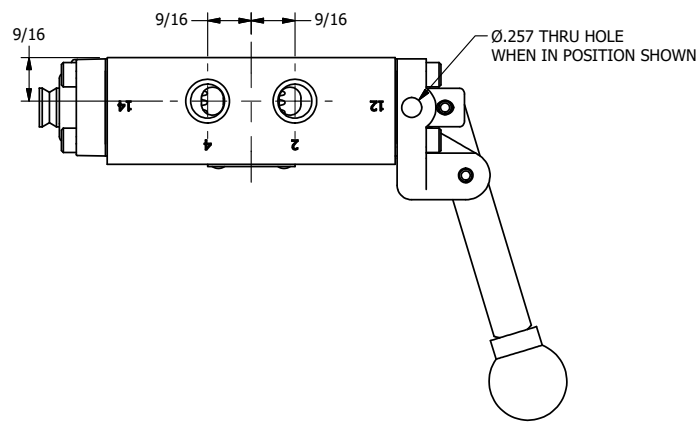

4

3

2

1

AAA
PRODUCTS
INTERNATIONAL

**AAA PRODUCTS
INTERNATIONAL**
7114 Harry Hines Blvd
Dallas, TX 75235

TITLE: 1/4" SIDE PORT, LEVER, 2 POS,
DETENT, LOCKOUT POS. A,
CLSD CTR SPL, W/LO23 HASP

DRAWING NO.:
DIM_399V