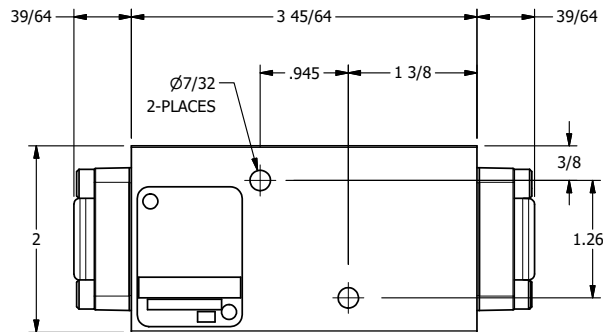

4

3

2

1

**AAA**  
PRODUCTS  
INTERNATIONAL

**AAA PRODUCTS INTERNATIONAL**  
7114 Harry Hines Blvd  
Dallas, TX 75235

FILE: MS33649-6 NAMUR, SNGL PILOT, 2 POS,  
SPRING RTRN, MS33649 PORTS

DRAWING NO.: DIM\_380V