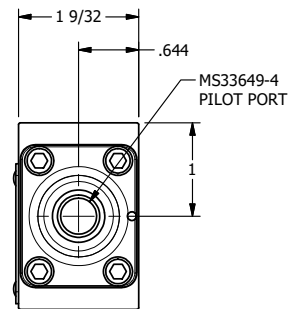

4

3

2

1

**AAA**  
PRODUCTS  
INTERNATIONAL

**AAA PRODUCTS INTERNATIONAL**  
7114 Harry Hines Blvd  
Dallas, TX 75235

FILE: MS33649-6 NAMUR, SNGL PILOT, 2 POS,  
SPRING RTRN, MS33649 PORTS

DRAWING NO.: DIM\_380V