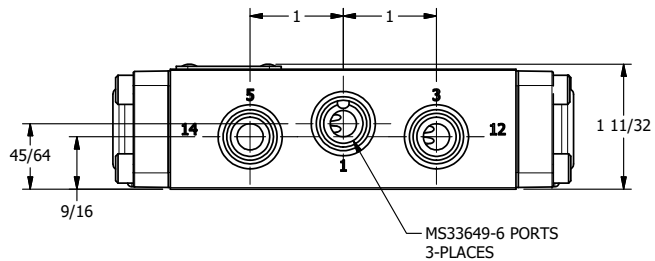

4

3

2

1

**AAA**  
PRODUCTS  
INTERNATIONAL

**AAA PRODUCTS INTERNATIONAL**  
7114 Harry Hines Blvd  
Dallas, TX 75235

FILE: MS33649-6 NAMUR, SNGL PILOT, 2 POS,  
SPRING RTRN, MS33649 PORTS

DRAWING NO.: DIM\_380V