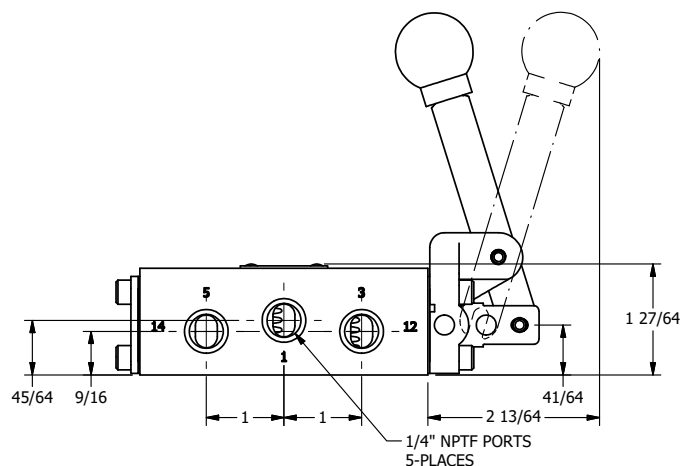

4

3

2

1

**AAA**  
PRODUCTS  
INTERNATIONAL  
7114 Harry Hines Blvd  
Dallas, TX 75235

TITLE: 1/4" SIDE PORT, LEVER, 2 POS,  
FRICTION POS, LEVER RTRN,  
LOCKOUT A & C

DRAWING NO.:  
DIM\_378V

4