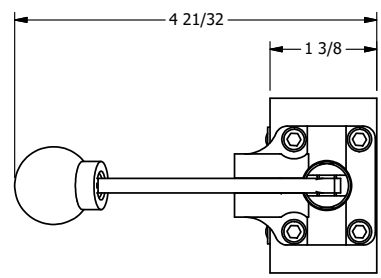

4

3

2

1

**AAA**  
PRODUCTS  
INTERNATIONAL  
7114 Harry Hines Blvd  
Dallas, TX 75235

TITLE: 1/4" SIDE PORT, LEVER, 2 POS,  
FRICTION POS, LEVER RTRN,  
LOCKOUT A & C

DRAWING NO.:  
DIM\_378V

4