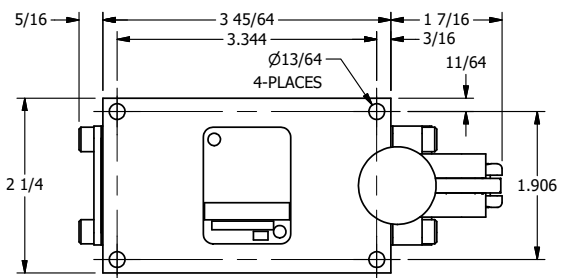

4

3

2

1

**AAA**  
PRODUCTS  
INTERNATIONAL  
7114 Harry Hines Blvd  
Dallas, TX 75235

TITLE: 1/4" SIDE PORT, LEVER, 2 POS,  
FRICTION POS, LEVER RTRN,  
LOCKOUT A & C

DRAWING NO.:  
DIM\_378V

4