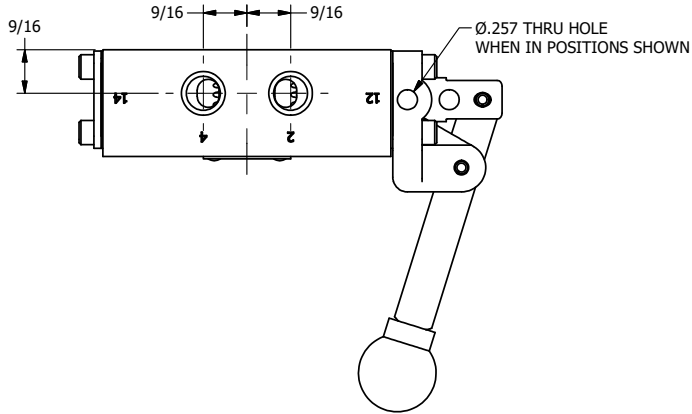

4

3

2

1

**AAA**  
PRODUCTS  
INTERNATIONAL  
7114 Harry Hines Blvd  
Dallas, TX 75235

TITLE: 1/4" SIDE PORT, LEVER, 2 POS,  
FRICTION POS, LEVER RTRN,  
LOCKOUT A & C

DRAWING NO.:  
DIM\_378V

4