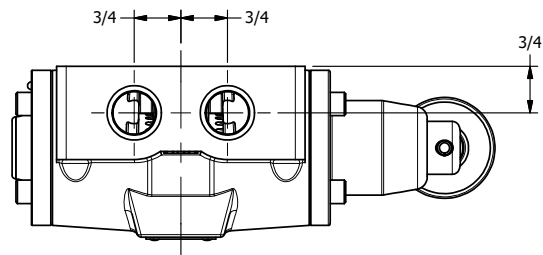

4

3

2

1

AAA
PRODUCTS
INTERNATIONAL

**AAA PRODUCTS
INTERNATIONAL**
7114 Harry Hines Blvd
Dallas, TX 75235

TITLE
1/2" SIDE PORT, CAM ROLLER, 2 POS,
SPRING RTRN, LG CAM W/WIPER

DRAWING NO.:
DIM_373V