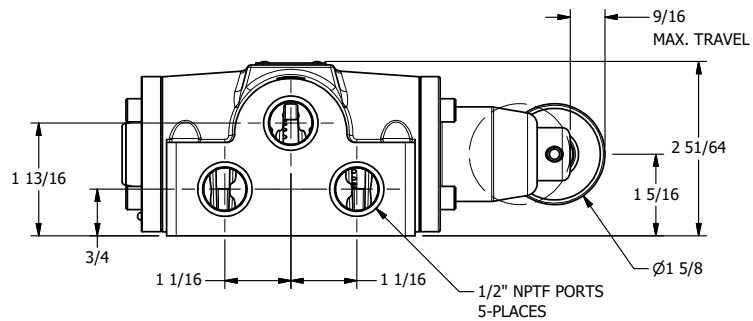

4

3

2

1

AAA
PRODUCTS
INTERNATIONAL

**AAA PRODUCTS
INTERNATIONAL**
7114 Harry Hines Blvd
Dallas, TX 75235

TITLE
1/2" SIDE PORT, CAM ROLLER, 2 POS,
SPRING RTRN, LG CAM W/WIPER

DRAWING NO.:
DIM_373V