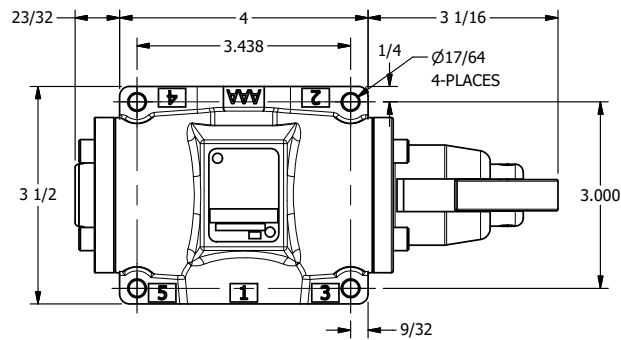

4

3

2

1

AAA
PRODUCTS
INTERNATIONAL

**AAA PRODUCTS
INTERNATIONAL**
7114 Harry Hines Blvd
Dallas, TX 75235

TITLE
1/2" SIDE PORT, CAM ROLLER, 2 POS,
SPRING RTRN, LG CAM W/WIPER

DRAWING NO.:
DIM_373V