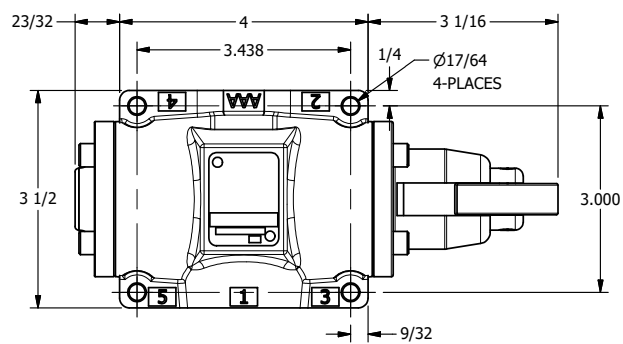

4

3

2

1

B

B

A

A

4

3

2

1

A

A

AAA
PRODUCTS
INTERNATIONAL

**AAA PRODUCTS
INTERNATIONAL**
7114 Harry Hines Blvd
Dallas, TX 75235

TITLE
**1/2" SUBPLATE, CAM ROLLER, 2 POS,
SPRING RTRN, LG CAM W/WIPER**

DRAWING NO.:
DIM_353V

THE INFORMATION CONTAINED WITHIN THIS DOCUMENT IS PROPRIETARY TO AAA PRODUCTS AND MAY NOT BE DISCLOSED WITHOUT PRIOR WRITTEN CONSENT