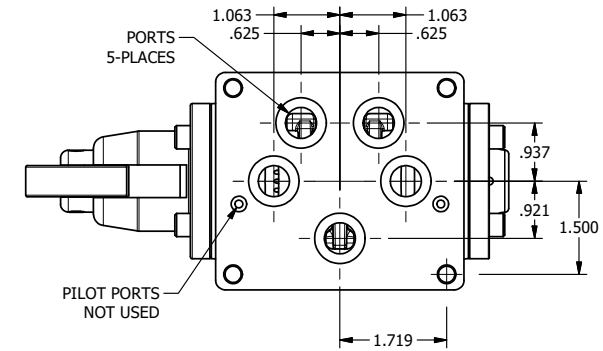

4

3

2

1

B

B

A

A

4

3

2

1

A

A

AAA
PRODUCTS
INTERNATIONAL

**AAA PRODUCTS
INTERNATIONAL**
7114 Harry Hines Blvd
Dallas, TX 75235

TITLE
**1/2" SUBPLATE, CAM ROLLER, 2 POS,
SPRING RTRN, LG CAM W/WIPER**

DRAWING NO.:
DIM_353V

THE INFORMATION CONTAINED WITHIN THIS DOCUMENT IS PROPRIETARY TO AAA PRODUCTS AND MAY NOT BE DISCLOSED WITHOUT PRIOR WRITTEN CONSENT