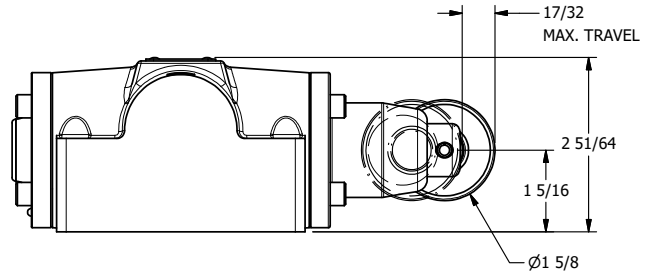

4

3

2

1

A

A

AAA
PRODUCTS
INTERNATIONAL

**AAA PRODUCTS
INTERNATIONAL**
7114 Harry Hines Blvd
Dallas, TX 75235

TITLE
**1/2" SUBPLATE, CAM ROLLER, 2 POS,
SPRING RTRN, LG CAM W/WIPER**

DRAWING NO.:
DIM_353V

THE INFORMATION CONTAINED WITHIN THIS DOCUMENT IS PROPRIETARY TO AAA PRODUCTS AND MAY NOT BE DISCLOSED WITHOUT PRIOR WRITTEN CONSENT