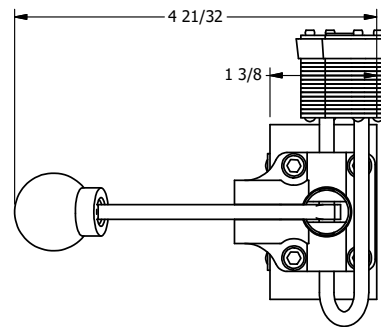

4

3

2

1

AAA
PRODUCTS
INTERNATIONAL

**AAA PRODUCTS
INTERNATIONAL**
7114 Harry Hines Blvd
Dallas, TX 75235

TITLE: 3/8" SIDE PORT, LEVER, 2 POS,
FRICTION POS, LEVER RTRN,
LOCKOUT C, 7LJ LOCK

DRAWING NO.:
DIM_346V