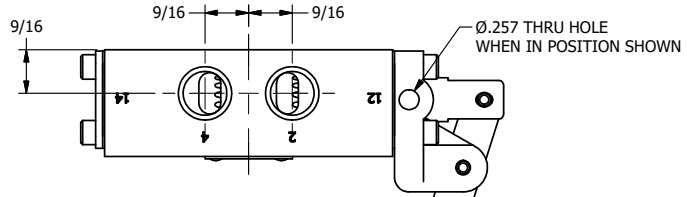

4

3

2

1

AAA
PRODUCTS
INTERNATIONAL

**AAA PRODUCTS
INTERNATIONAL**
7114 Harry Hines Blvd
Dallas, TX 75235

TITLE: 3/8" SIDE PORT, LEVER, 2 POS,
FRICTION POS, LEVER RTRN,
LOCKOUT C, 7LJ LOCK

DRAWING NO.:
DIM_346V