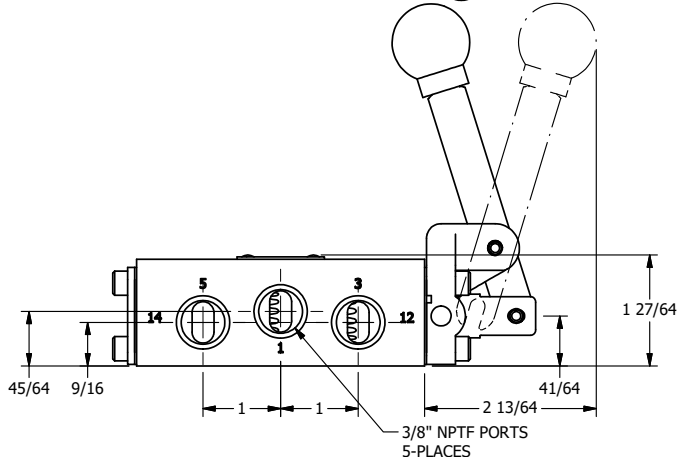

4

3

2

1

AAA
PRODUCTS
INTERNATIONAL

**AAA PRODUCTS
INTERNATIONAL**
7114 Harry Hines Blvd
Dallas, TX 75235

TITLE: 3/8" SIDE PORT, LEVER, 2 POS,
FRICTION POS, LEVER RTRN,
LOCKOUT C, 7LJ LOCK

DRAWING NO.:
DIM_346V