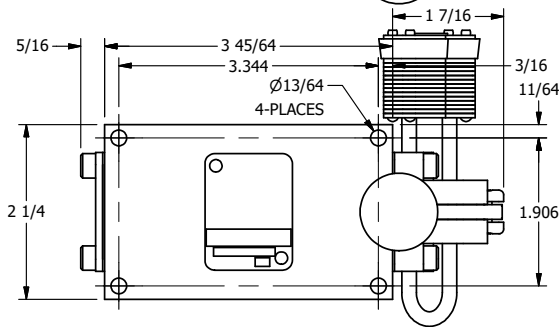

4

3

2

1

AAA
PRODUCTS
INTERNATIONAL

**AAA PRODUCTS
INTERNATIONAL**
7114 Harry Hines Blvd
Dallas, TX 75235

TITLE: 3/8" SIDE PORT, LEVER, 2 POS,
FRICTION POS, LEVER RTRN,
LOCKOUT C, 7LJ LOCK

DRAWING NO.:
DIM_346V