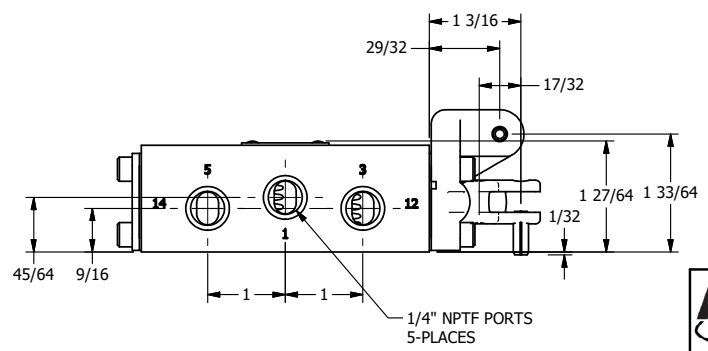

4

3

2

1

AAA
PRODUCTS
INTERNATIONAL

AAA PRODUCTS INTERNATIONAL
7114 Harry Hines Blvd
Dallas, TX 75235

TITLE: 1/4" SIDE PORT, LEVER, 2 POS,
DETENT, LEVER RTRN, NO LEVER,
ROTATED CLEVIS

DRAWING NO.:
DIM_341V