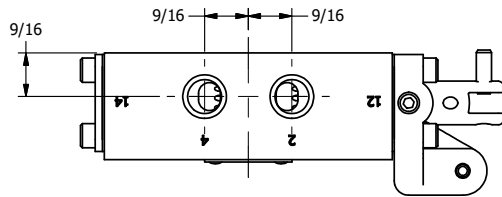

4

3

2

1

AAA
PRODUCTS
INTERNATIONAL

AAA PRODUCTS INTERNATIONAL
7114 Harry Hines Blvd
Dallas, TX 75235

TITLE: 1/4" SIDE PORT, LEVER, 2 POS,
DETENT, LEVER RTRN, NO LEVER,
ROTATED CLEVIS

DRAWING NO.:
DIM_341V