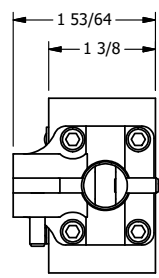

4

3

2

1

AAA
PRODUCTS
INTERNATIONAL

AAA PRODUCTS INTERNATIONAL
7114 Harry Hines Blvd
Dallas, TX 75235

TITLE: 1/4" SIDE PORT, LEVER, 2 POS,
DETENT, LEVER RTRN, NO LEVER,
ROTATED CLEVIS

DRAWING NO.:
DIM_341V