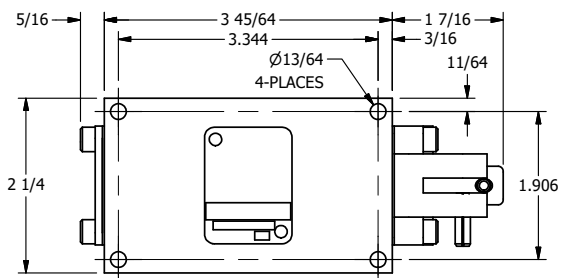

4

3

2

1

AAA
PRODUCTS
INTERNATIONAL

AAA PRODUCTS INTERNATIONAL
7114 Harry Hines Blvd
Dallas, TX 75235

TITLE: 1/4" SIDE PORT, LEVER, 2 POS,
DETENT, LEVER RTRN, NO LEVER,
ROTATED CLEVIS

DRAWING NO.:
DIM_341V