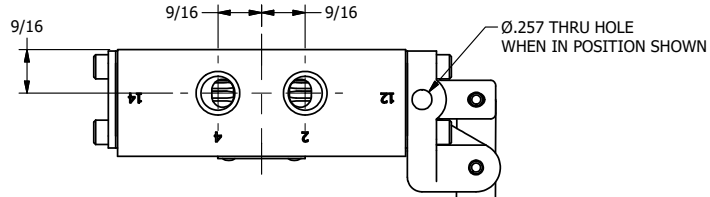

4

3

2

1

AAA
PRODUCTS
INTERNATIONAL

**AAA PRODUCTS
INTERNATIONAL**
7114 Harry Hines Blvd
Dallas, TX 75235

TITLE: 1/4" SIDE PORT, LEVER, 3 POS,
FRICTION POS, LEVER SHFT,
LOCKOUT B, FLOAT CTR SPL,

DRAWING NO.:
DIM_329V