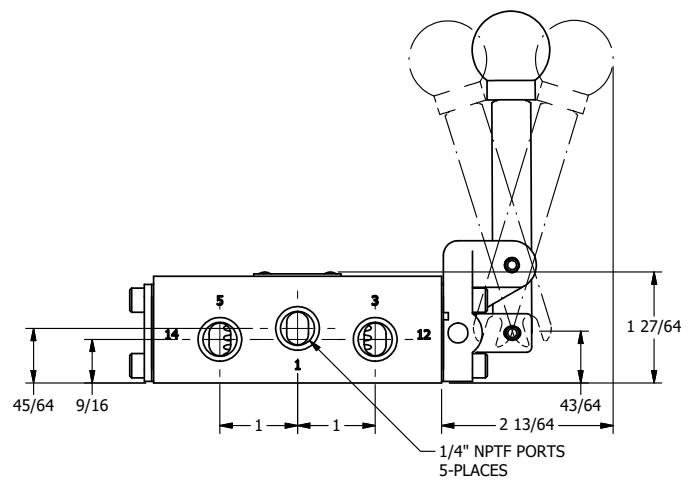

4

3

2

1

AAA
PRODUCTS
INTERNATIONAL

**AAA PRODUCTS
INTERNATIONAL**
7114 Harry Hines Blvd
Dallas, TX 75235

TITLE: 1/4" SIDE PORT, LEVER, 3 POS,
FRICTION POS, LEVER SHFT,
LOCKOUT B, FLOAT CTR SPL,

DRAWING NO.:
DIM_329V