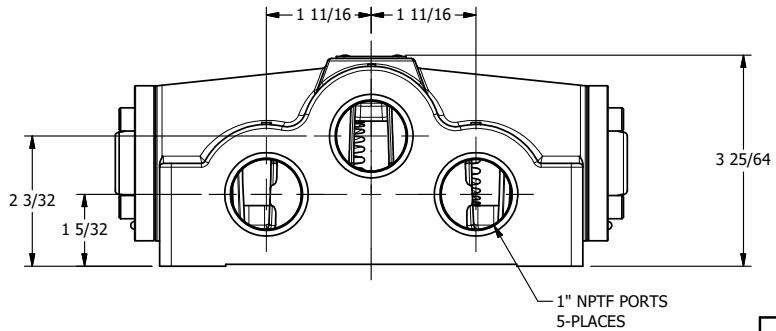

4

3

2

1

**AAA**  
PRODUCTS  
INTERNATIONAL

**AAA PRODUCTS  
INTERNATIONAL**  
7114 Harry Hines Blvd  
Dallas, TX 75235

TITLE: **1" SIDE PORT, SNGL PILOT, 2 POS,  
SPR RTRN, PORT 4 PLUGGED**

DRAWING NO.:  
**DIM\_323V**