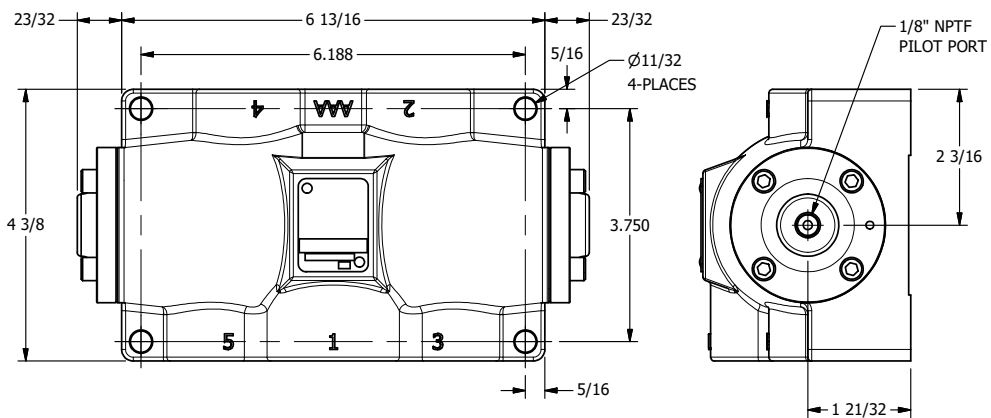

4

3

2

1

**AAA**  
PRODUCTS  
INTERNATIONAL

**AAA PRODUCTS  
INTERNATIONAL**  
7114 Harry Hines Blvd  
Dallas, TX 75235

TITLE: **1" SIDE PORT, SNGL PILOT, 2 POS,  
SPR RTRN, PORT 4 PLUGGED**

DRAWING NO.:  
**DIM\_323V**