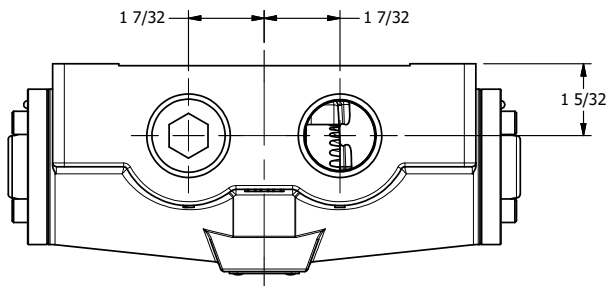

4

3

2

1

**AAA**  
PRODUCTS  
INTERNATIONAL

**AAA PRODUCTS  
INTERNATIONAL**  
7114 Harry Hines Blvd  
Dallas, TX 75235

TITLE: **1" SIDE PORT, SNGL PILOT, 2 POS,  
SPR RTRN, PORT 4 PLUGGED**

DRAWING NO.:  
**DIM\_323V**