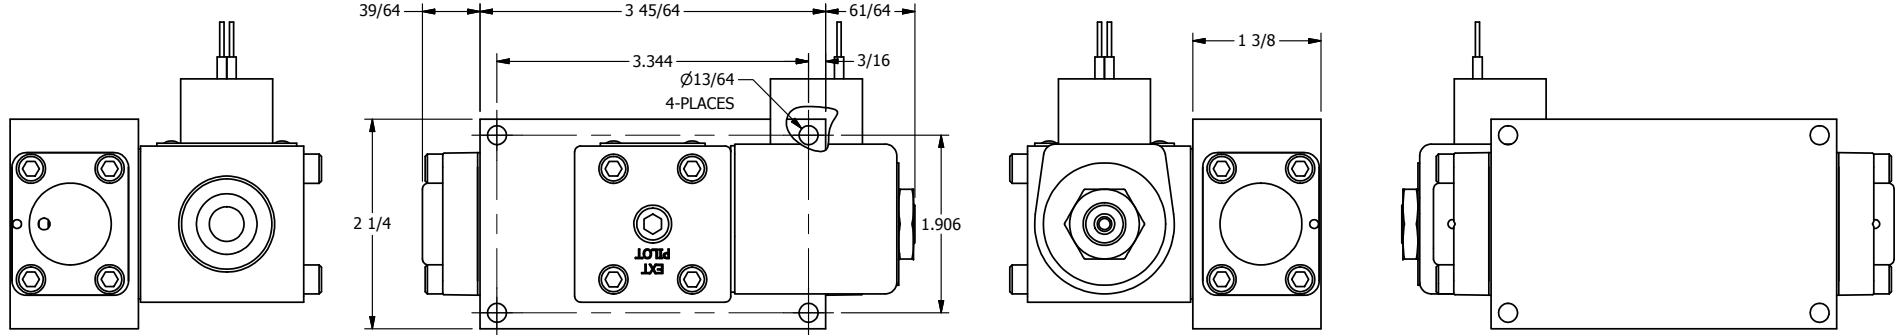

4

3

2

1

AAA
PRODUCTS
INTERNATIONAL

**AAA PRODUCTS
INTERNATIONAL**
7114 Harry Hines Blvd
Dallas, TX 75235

TITLE: 1/4" SIDE PORT, SNGL SOL, 2 POS,
SPRING RTRN, CLASSIC SOL,
BUNA-N, DOW-55

DRAWING NO.:
DIM_319V