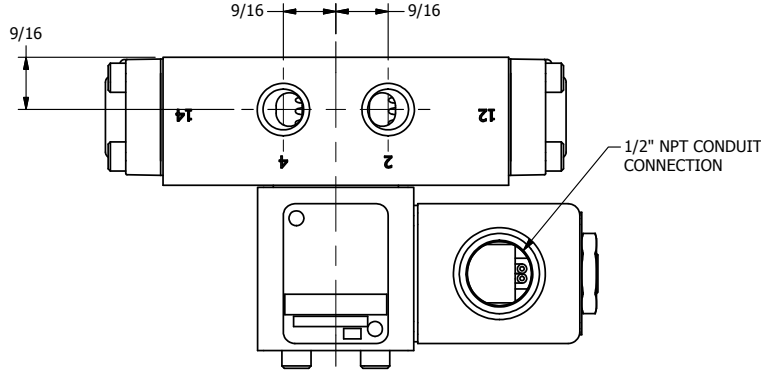

4

3

2

1

AAA
PRODUCTS
INTERNATIONAL

**AAA PRODUCTS
INTERNATIONAL**
7114 Harry Hines Blvd
Dallas, TX 75235

TITLE: 1/4" SIDE PORT, SNGL SOL, 2 POS,
SPRING RTRN, CLASSIC SOL,
BUNA-N, DOW-55

DRAWING NO.:
DIM_319V