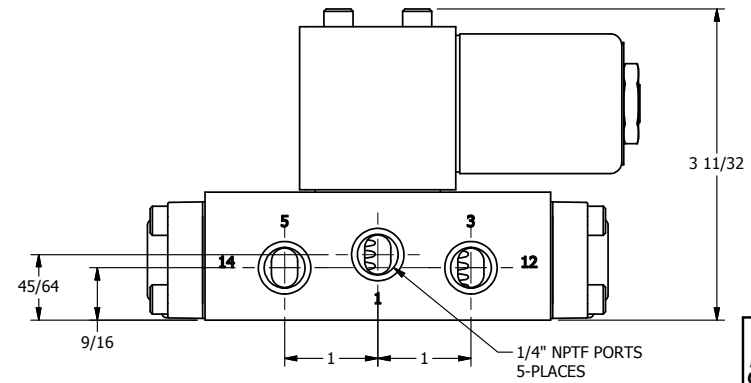

4

3

2

1

AAA
PRODUCTS
INTERNATIONAL

**AAA PRODUCTS
INTERNATIONAL**
7114 Harry Hines Blvd
Dallas, TX 75235

TITLE: 1/4" SIDE PORT, SNGL SOL, 2 POS,
SPRING RTRN, CLASSIC SOL,
BUNA-N, DOW-55

DRAWING NO.:
DIM_319V