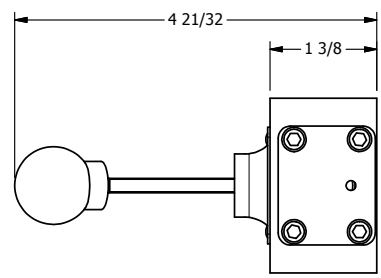

4

3

2

1

**AAA**  
PRODUCTS  
INTERNATIONAL

**AAA PRODUCTS INTERNATIONAL**  
7114 Harry Hines Blvd  
Dallas, TX 75235

TITLE: 3/8" SIDE PORT, LEVER, 3 POS,  
DETENT A, SPR CTR FROM C,  
FLOAT CTR SPOOL, RVRB BUILD

DRAWING NO.:  
DIM\_303VYG

THE INFORMATION CONTAINED WITHIN THIS DOCUMENT IS PROPRIETARY TO AAA PRODUCTS AND MAY NOT BE DISCLOSED WITHOUT PRIOR WRITTEN CONSENT

4

3

2

1