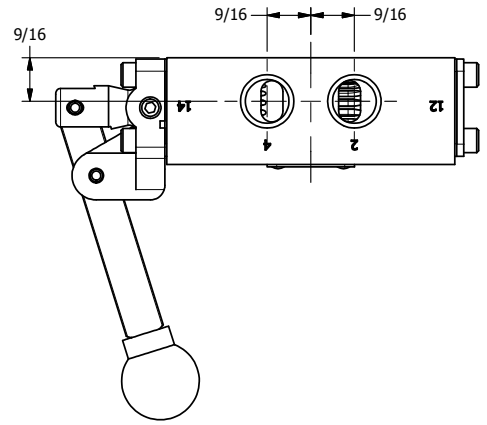

4

3

2

1

**AAA**  
PRODUCTS  
INTERNATIONAL

**AAA PRODUCTS INTERNATIONAL**  
7114 Harry Hines Blvd  
Dallas, TX 75235

TITLE: 3/8" SIDE PORT, LEVER, 3 POS,  
DETENT A, SPR CTR FROM C,  
FLOAT CTR SPOOL, RVRB BUILD

DRAWING NO.:  
DIM\_303VYG

THE INFORMATION CONTAINED WITHIN THIS DOCUMENT IS PROPRIETARY TO AAA PRODUCTS AND MAY NOT BE DISCLOSED WITHOUT PRIOR WRITTEN CONSENT

4

3

2

1