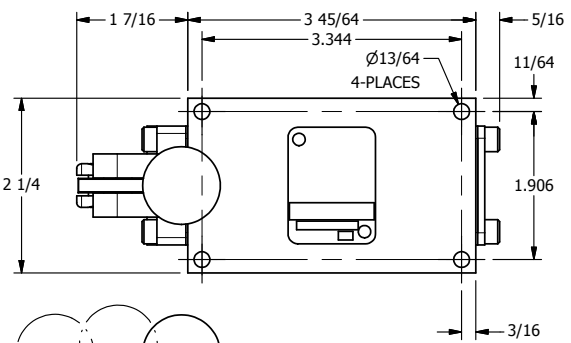

4

3

2

1

**AAA**  
PRODUCTS  
INTERNATIONAL

**AAA PRODUCTS INTERNATIONAL**  
7114 Harry Hines Blvd  
Dallas, TX 75235

TITLE: 3/8" SIDE PORT, LEVER, 3 POS,  
DETENT A, SPR CTR FROM C,  
FLOAT CTR SPOOL, RVRB BUILD

DRAWING NO.:  
DIM\_303VYG

THE INFORMATION CONTAINED WITHIN THIS DOCUMENT IS PROPRIETARY TO AAA PRODUCTS AND MAY NOT BE DISCLOSED WITHOUT PRIOR WRITTEN CONSENT

4

3

2

1