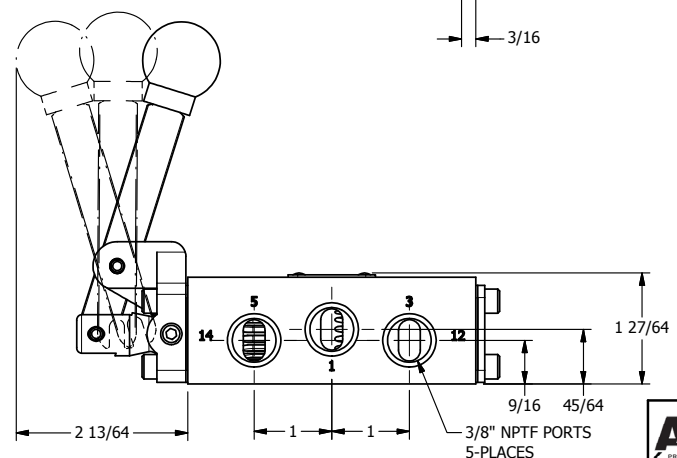

4

3

2

1

**AAA**  
PRODUCTS  
INTERNATIONAL

**AAA PRODUCTS INTERNATIONAL**  
7114 Harry Hines Blvd  
Dallas, TX 75235

TITLE: 3/8" SIDE PORT, LEVER, 3 POS,  
DETENT A, SPR CTR FROM C,  
FLOAT CTR SPOOL, RVRB BUILD

DRAWING NO.:  
DIM\_303VYG

THE INFORMATION CONTAINED WITHIN THIS DOCUMENT IS PROPRIETARY TO AAA PRODUCTS AND MAY NOT BE DISCLOSED WITHOUT PRIOR WRITTEN CONSENT

4

3

2

1