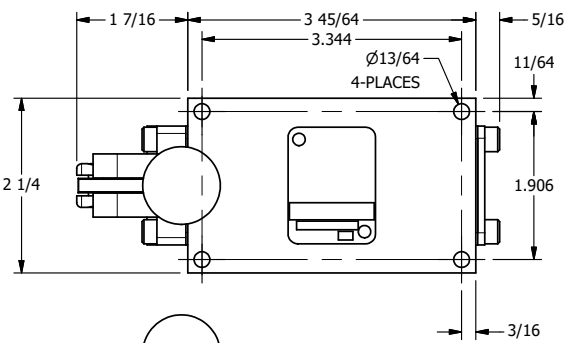

4

3

2

1

**AAA**  
PRODUCTS  
INTERNATIONAL

**AAA PRODUCTS  
INTERNATIONAL**  
7114 Harry Hines Blvd  
Dallas, TX 75235

TITLE: 1/4" SIDE PORT, LEVER, 3 POS,  
DETENT A, SPR CTR FROM C,  
FLOAT CTR SPOOL, RVRB BUILD

DRAWING NO.:  
DIM\_285VYG

THE INFORMATION CONTAINED WITHIN THIS DOCUMENT IS PROPRIETARY TO AAA PRODUCTS AND MAY NOT BE DISCLOSED WITHOUT PRIOR WRITTEN CONSENT

4

3

2

1