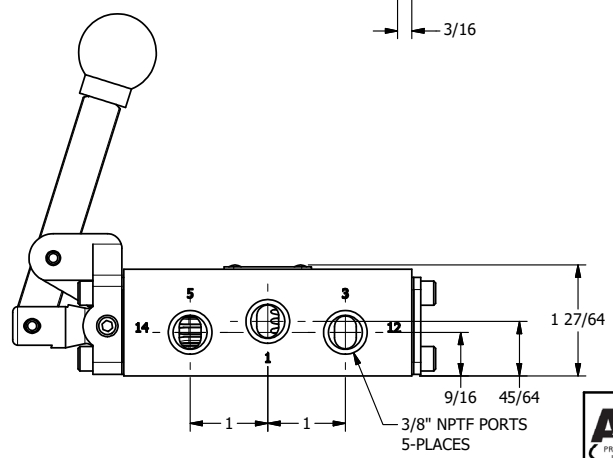

4

3

2

1

**AAA**  
PRODUCTS  
INTERNATIONAL

**AAA PRODUCTS  
INTERNATIONAL**  
7114 Harry Hines Blvd  
Dallas, TX 75235

TITLE: 1/4" SIDE PORT, LEVER, 3 POS,  
DETENT A, SPR CTR FROM C,  
FLOAT CTR SPOOL, RVRB BUILD

DRAWING NO.:  
DIM\_285VYG

THE INFORMATION CONTAINED WITHIN THIS DOCUMENT IS PROPRIETARY TO AAA PRODUCTS AND MAY NOT BE DISCLOSED WITHOUT PRIOR WRITTEN CONSENT

4

3

2

1