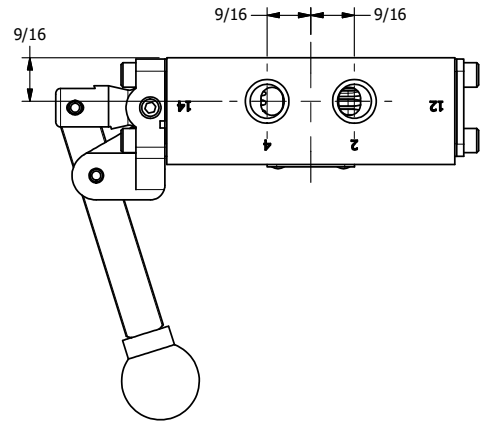

4

3

2

1

**AAA**  
PRODUCTS  
INTERNATIONAL

**AAA PRODUCTS  
INTERNATIONAL**  
7114 Harry Hines Blvd  
Dallas, TX 75235

TITLE: 1/4" SIDE PORT, LEVER, 3 POS,  
DETENT A, SPR CTR FROM C,  
FLOAT CTR SPOOL, RVRB BUILD

DRAWING NO.:  
DIM\_285VYG

THE INFORMATION CONTAINED WITHIN THIS DOCUMENT IS PROPRIETARY TO AAA PRODUCTS AND MAY NOT BE DISCLOSED WITHOUT PRIOR WRITTEN CONSENT

4

3

2

1