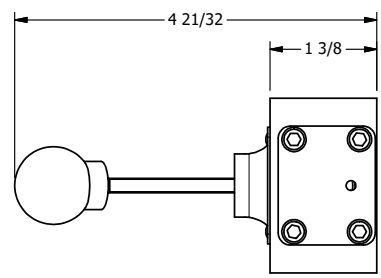

4

3

2

1

**AAA**  
PRODUCTS  
INTERNATIONAL

**AAA PRODUCTS  
INTERNATIONAL**  
7114 Harry Hines Blvd  
Dallas, TX 75235

TITLE: 1/4" SIDE PORT, LEVER, 3 POS,  
DETENT A, SPR CTR FROM C,  
FLOAT CTR SPOOL, RVRB BUILD

DRAWING NO.:  
DIM\_285VYG

THE INFORMATION CONTAINED WITHIN THIS DOCUMENT IS PROPRIETARY TO AAA PRODUCTS AND MAY NOT BE DISCLOSED WITHOUT PRIOR WRITTEN CONSENT

4

3

2

1