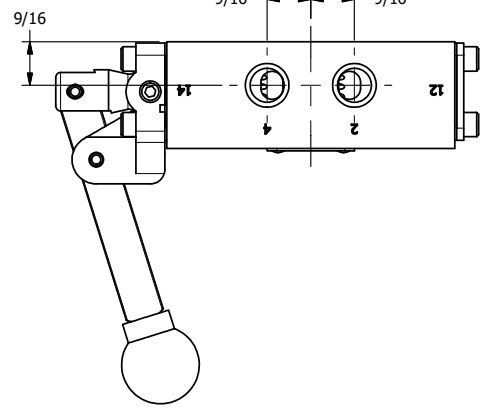

4

3

2

1

AAA
PRODUCTS
INTERNATIONAL
7114 Harry Hines Blvd
Dallas, TX 75235

TITLE: 1/4" SIDE PORT, LEVER, 3 POS,
DETENT A, SPR CTR FROM C,
CLSD CTR SPOOL, RVRS BUILD

DRAWING NO.:
DIM_285VY

4