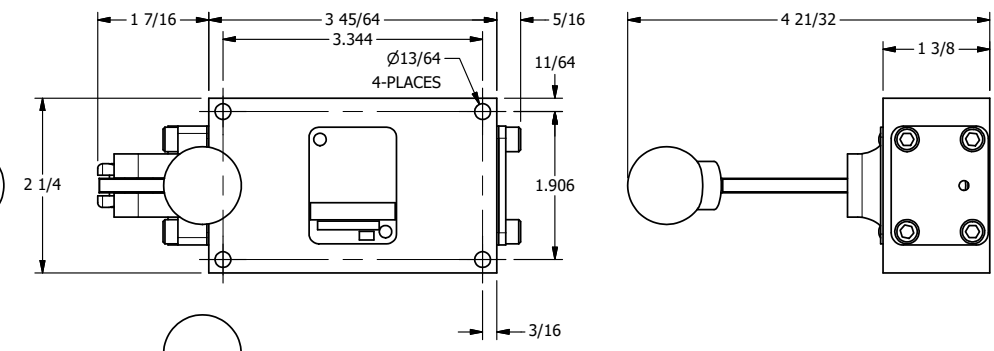

4

3

2

1

AAA
PRODUCTS
INTERNATIONAL
7114 Harry Hines Blvd
Dallas, TX 75235

TITLE: 1/4" SIDE PORT, LEVER, 3 POS,
DETENT A, SPR CTR FROM C,
CLSD CTR SPOOL, RVRS BUILD

DRAWING NO.:
DIM_285VY

4