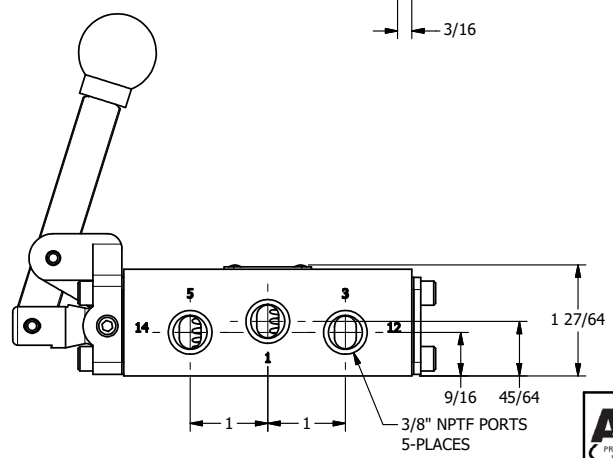

4

3

2

1

AAA
PRODUCTS
INTERNATIONAL
7114 Harry Hines Blvd
Dallas, TX 75235

TITLE: 1/4" SIDE PORT, LEVER, 3 POS,
DETENT A, SPR CTR FROM C,
CLSD CTR SPOOL, RVRS BUILD

DRAWING NO.:
DIM_285VY

4