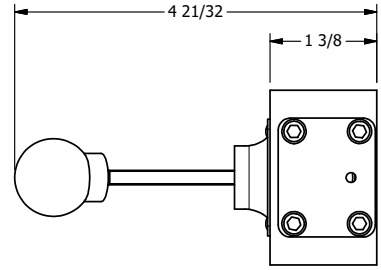

4

3

2

1

AAA
PRODUCTS
INTERNATIONAL
7114 Harry Hines Blvd
Dallas, TX 75235

TITLE: 1/4" SIDE PORT, LEVER, 3 POS,
DETENT A, SPR CTR FROM C,
CLSD CTR SPOOL, RVRS BUILD

DRAWING NO.:
DIM_285VY

4