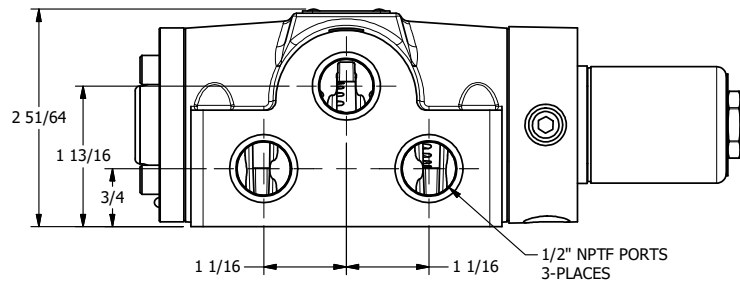

4

3

2

1

**AAA**  
PRODUCTS  
INTERNATIONAL

**AAA PRODUCTS INTERNATIONAL**  
7114 Harry Hines Blvd  
Dallas, TX 75235

TITLE: 1/2" SUBPLATE, SNGL SOL, 2 POS,  
SPRING RTRN, CLASSIC SOL,  
1/2" SIDE PORTS 1 & 3 & 5, 120/60

DRAWING NO.:  
DIM\_263V

THE INFORMATION CONTAINED WITHIN THIS DOCUMENT IS PROPRIETARY TO AAA PRODUCTS AND MAY NOT BE DISCLOSED WITHOUT PRIOR WRITTEN CONSENT

4

3

2

B

B

A