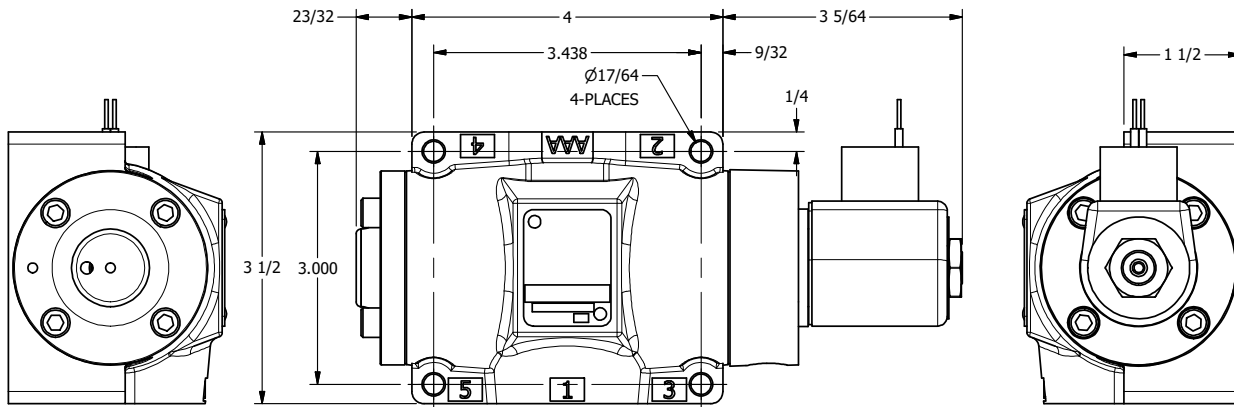

4

3

2

1

**AAA**  
PRODUCTS  
INTERNATIONAL

**AAA PRODUCTS INTERNATIONAL**  
7114 Harry Hines Blvd  
Dallas, TX 75235

TITLE: 1/2" SUBPLATE, SNGL SOL, 2 POS,  
SPRING RTRN, CLASSIC SOL,  
1/2" SIDE PORTS 1 & 3 & 5, 120/60