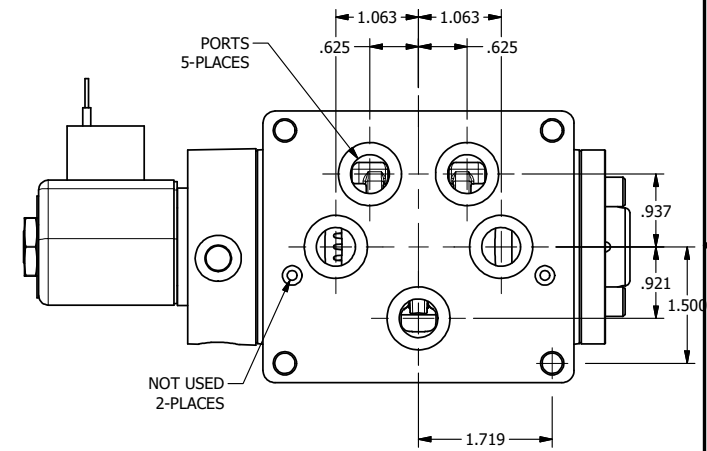

4

3

2

1

**AAA**  
PRODUCTS  
INTERNATIONAL

**AAA PRODUCTS INTERNATIONAL**  
7114 Harry Hines Blvd  
Dallas, TX 75235

TITLE: 1/2" SUBPLATE, SNGL SOL, 2 POS,  
SPRING RTRN, CLASSIC SOL,  
1/2" SIDE PORTS 1 & 3 & 5, 120/60

DRAWING NO.:  
DIM\_263V

THE INFORMATION CONTAINED WITHIN THIS DOCUMENT IS PROPRIETARY TO AAA PRODUCTS AND MAY NOT BE DISCLOSED WITHOUT PRIOR WRITTEN CONSENT

4

3

2

B

B

A