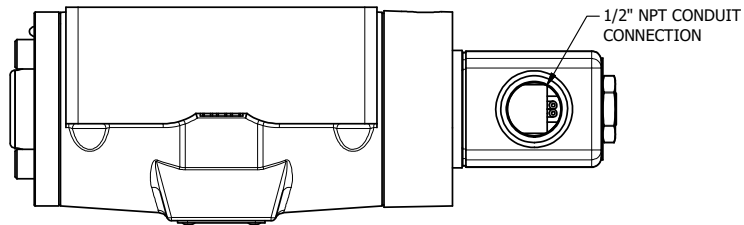

4

3

2

1

**AAA**  
PRODUCTS  
INTERNATIONAL

**AAA PRODUCTS INTERNATIONAL**  
7114 Harry Hines Blvd  
Dallas, TX 75235

TITLE: 1/2" SUBPLATE, SNGL SOL, 2 POS,  
SPRING RTRN, CLASSIC SOL,  
1/2" SIDE PORTS 1 & 3 & 5, 120/60