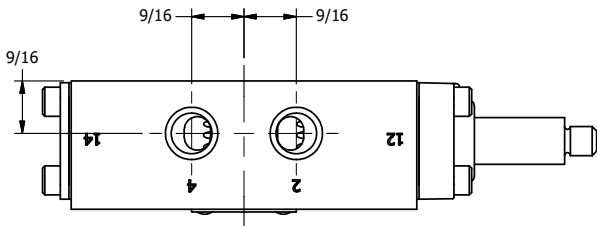

4 3 2 1

4 3 2 1

AAA
PRODUCTS
INTERNATIONAL

AAA PRODUCTS INTERNATIONAL
7114 Harry Hines Blvd
Dallas, TX 75235

TITLE: 1/4" SIDE PORT, PALM, 2 POS,
FRICTION POS, PULL RTRN,
TUFRAM BODY, NO KNOB

DRAWING NO.:
DIM_252V