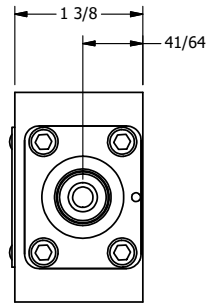

4 3 2 1

4 3 2 1

AAA
PRODUCTS
INTERNATIONAL

AAA PRODUCTS INTERNATIONAL
7114 Harry Hines Blvd
Dallas, TX 75235

TITLE: 1/4" SIDE PORT, PALM, 2 POS,
FRICTION POS, PULL RTRN,
TUFRAM BODY, NO KNOB

DRAWING NO.:
DIM_252V