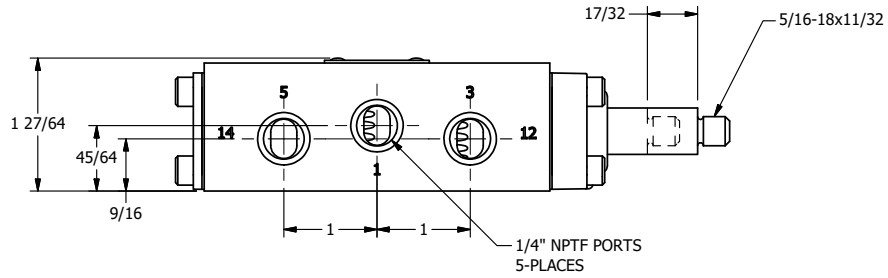

4 3 2 1

4 3 2 1

AAA
PRODUCTS
INTERNATIONAL

AAA PRODUCTS INTERNATIONAL
7114 Harry Hines Blvd
Dallas, TX 75235

TITLE: 1/4" SIDE PORT, PALM, 2 POS,
FRICTION POS, PULL RTRN,
TUFRAM BODY, NO KNOB

DRAWING NO.:
DIM_252V