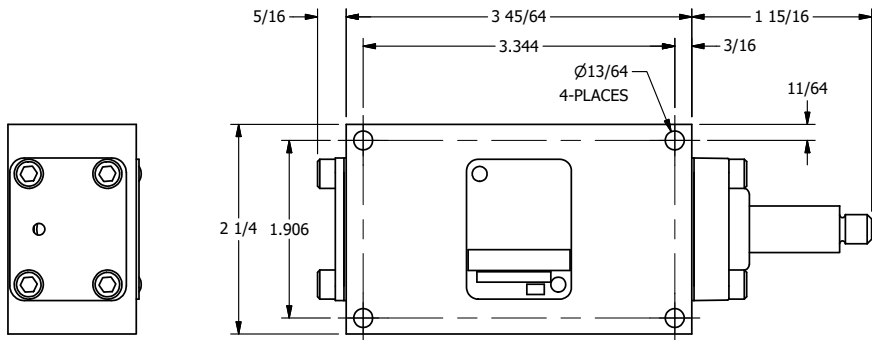

4 3 2 1

4 3 2 1

AAA
PRODUCTS
INTERNATIONAL

AAA PRODUCTS INTERNATIONAL
7114 Harry Hines Blvd
Dallas, TX 75235

TITLE: 1/4" SIDE PORT, PALM, 2 POS,
FRICTION POS, PULL RTRN,
TUFRAM BODY, NO KNOB

DRAWING NO.:
DIM_252V