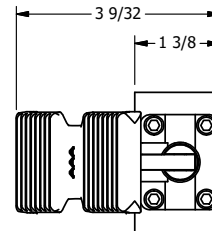

4

3

2

1

AAA
PRODUCTS
INTERNATIONAL

**AAA PRODUCTS
INTERNATIONAL**
7114 Harry Hines Blvd
Dallas, TX 75235

TITLE: 1/4" SIDE PORT, TREADLE, 3 POS,
SPR CTR, TREADLE SHFT,
FLOAT CTR SPL, TUFRAM, EN & SS

DRAWING NO.:
DIM_222VY