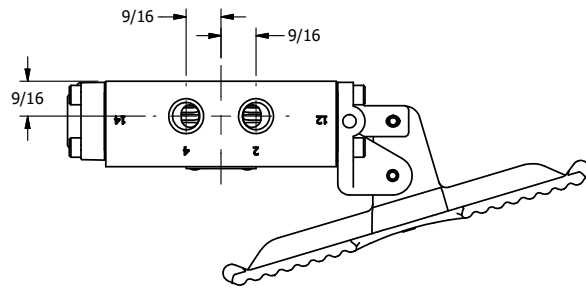

4

3

2

1

AAA
PRODUCTS
INTERNATIONAL

**AAA PRODUCTS
INTERNATIONAL**
7114 Harry Hines Blvd
Dallas, TX 75235

TITLE: 1/4" SIDE PORT, TREADLE, 3 POS,
SPR CTR, TREADLE SHFT,
FLOAT CTR SPL, TUFRAM, EN & SS

DRAWING NO.:
DIM_222VY