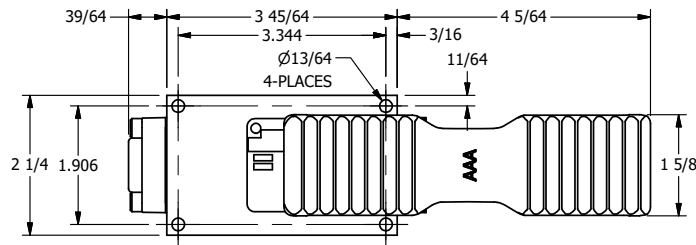

4

3

2

1

AAA
PRODUCTS
INTERNATIONAL

**AAA PRODUCTS
INTERNATIONAL**
7114 Harry Hines Blvd
Dallas, TX 75235

TITLE: 1/4" SIDE PORT, TREADLE, 3 POS,
SPR CTR, TREADLE SHFT,
FLOAT CTR SPL, TUFRAM, EN & SS

DRAWING NO.:
DIM_222VY