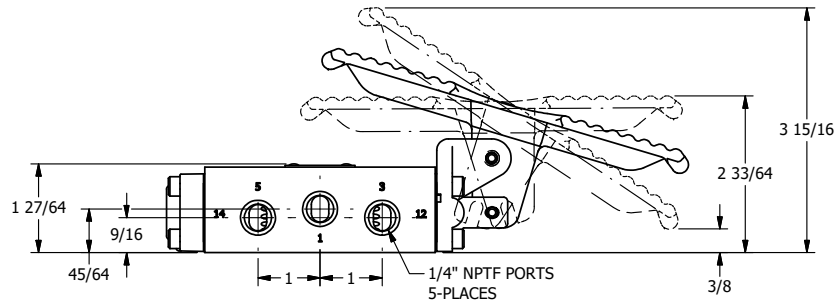

4

3

2

1

AAA
PRODUCTS
INTERNATIONAL

**AAA PRODUCTS
INTERNATIONAL**
7114 Harry Hines Blvd
Dallas, TX 75235

TITLE: 1/4" SIDE PORT, TREADLE, 3 POS,
SPR CTR, TREADLE SHFT,
FLOAT CTR SPL, TUFRAM, EN & SS

DRAWING NO.:
DIM_222VY