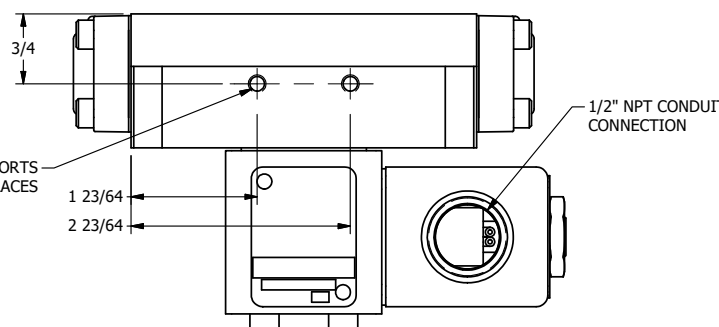

4

3

2

1

10-32 UNF, SIDE PORTS
4-PLACES

AAA
PRODUCTS
INTERNATIONAL

**AAA PRODUCTS
INTERNATIONAL**
7114 Harry Hines Blvd
Dallas, TX 75235

TITLE 5/8" SUBPLATE, SNGL SOL, 2 POS,
SPRING RTRN, CLASSIC SOL,
RVRS BUILD, 10-32 SIDE PORTS

DRAWING NO.:
DIM_178PV

THE INFORMATION CONTAINED WITHIN THIS DOCUMENT IS PROPRIETARY TO AAA PRODUCTS AND MAY NOT BE DISCLOSED WITHOUT PRIOR WRITTEN CONSENT

4

3

2

1

B

B