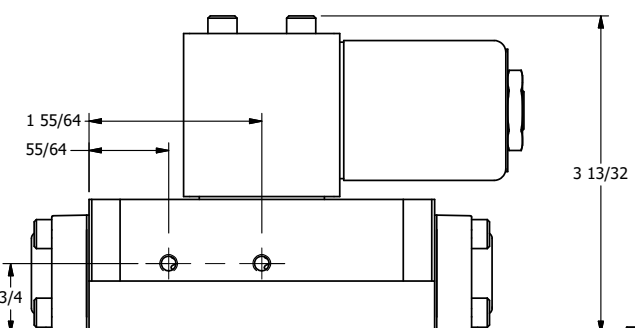

4

3

2

1

10-32 UNF, SIDE PORTS
4-PLACES

AAA
PRODUCTS
INTERNATIONAL

**AAA PRODUCTS
INTERNATIONAL**
7114 Harry Hines Blvd
Dallas, TX 75235

TITLE 5/8" SUBPLATE, SNGL SOL, 2 POS,
SPRING RTRN, CLASSIC SOL,
RVRS BUILD, 10-32 SIDE PORTS

DRAWING NO.:
DIM_178PV

THE INFORMATION CONTAINED WITHIN THIS DOCUMENT IS PROPRIETARY TO AAA PRODUCTS AND MAY NOT BE DISCLOSED WITHOUT PRIOR WRITTEN CONSENT

4

3

2

1

B

B