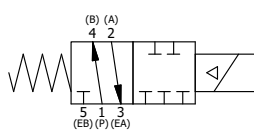

4

3

2

1

10-32 UNF, SIDE PORTS
4-PLACES

AAA
PRODUCTS
INTERNATIONAL

**AAA PRODUCTS
INTERNATIONAL**
7114 Harry Hines Blvd
Dallas, TX 75235

TITLE 5/8" SUBPLATE, SNGL SOL, 2 POS,
SPRING RTRN, CLASSIC SOL,
RVRS BUILD, 10-32 SIDE PORTS

DRAWING NO.:
DIM_178PV

THE INFORMATION CONTAINED WITHIN THIS DOCUMENT IS PROPRIETARY TO AAA PRODUCTS AND MAY NOT BE DISCLOSED WITHOUT PRIOR WRITTEN CONSENT

4

3

2

1

B

B