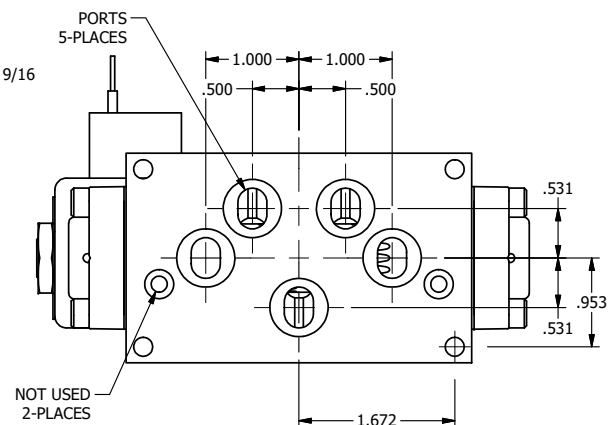

4

3

2

1

10-32 UNF, SIDE PORTS
4-PLACES

AAA
PRODUCTS
INTERNATIONAL

**AAA PRODUCTS
INTERNATIONAL**
7114 Harry Hines Blvd
Dallas, TX 75235

TITLE 5/8" SUBPLATE, SNGL SOL, 2 POS,
SPRING RTRN, CLASSIC SOL,
RVRS BUILD, 10-32 SIDE PORTS

DRAWING NO.:
DIM_178PV

THE INFORMATION CONTAINED WITHIN THIS DOCUMENT IS PROPRIETARY TO AAA PRODUCTS AND MAY NOT BE DISCLOSED WITHOUT PRIOR WRITTEN CONSENT

4

3

2

1

B

B