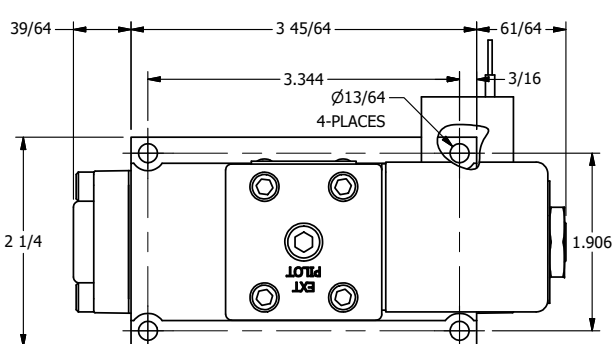

4

3

2

1

10-32 UNF, SIDE PORTS
4-PLACES

AAA
PRODUCTS
INTERNATIONAL

**AAA PRODUCTS
INTERNATIONAL**
7114 Harry Hines Blvd
Dallas, TX 75235

TITLE 5/8" SUBPLATE, SNGL SOL, 2 POS,
SPRING RTRN, CLASSIC SOL,
RVRS BUILD, 10-32 SIDE PORTS

DRAWING NO.:
DIM_178PV

THE INFORMATION CONTAINED WITHIN THIS DOCUMENT IS PROPRIETARY TO AAA PRODUCTS AND MAY NOT BE DISCLOSED WITHOUT PRIOR WRITTEN CONSENT

4

3

2

1

B

B