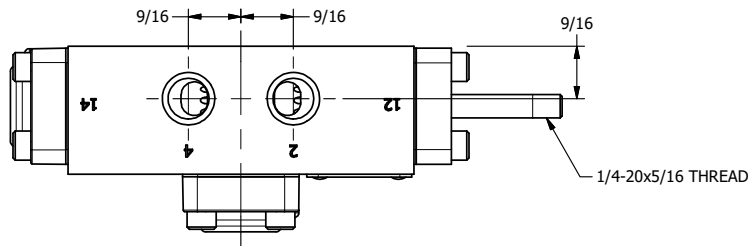

4

3

2

1

AAA
PRODUCTS
INTERNATIONAL

AAA PRODUCTS INTERNATIONAL
7114 Harry Hines Blvd
Dallas, TX 75235

TITLE: 1/4" SIDE PORT, DBL PILOT, 2 POS,
FRICTION POS, PILOT RTRN,
SPOOL INDICATOR

DRAWING NO.: DIM_122V