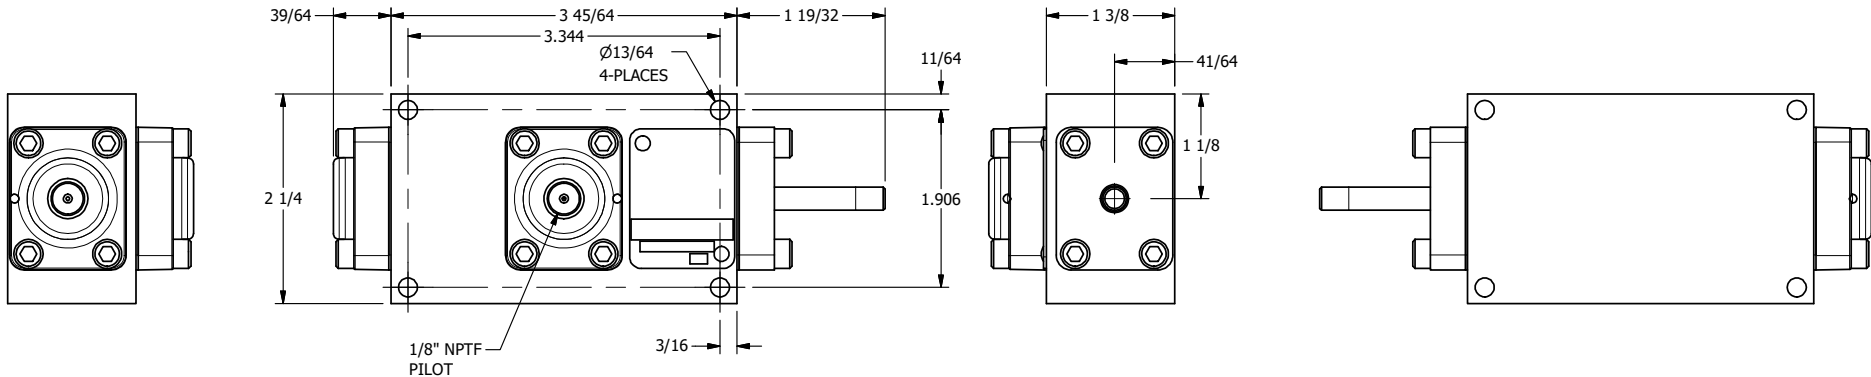

4

3

2

1

AAA
PRODUCTS
INTERNATIONAL

AAA PRODUCTS INTERNATIONAL
7114 Harry Hines Blvd
Dallas, TX 75235

TITLE: 1/4" SIDE PORT, DBL PILOT, 2 POS,
FRICTION POS, PILOT RTRN,
SPOOL INDICATOR

DRAWING NO.: DIM_122V