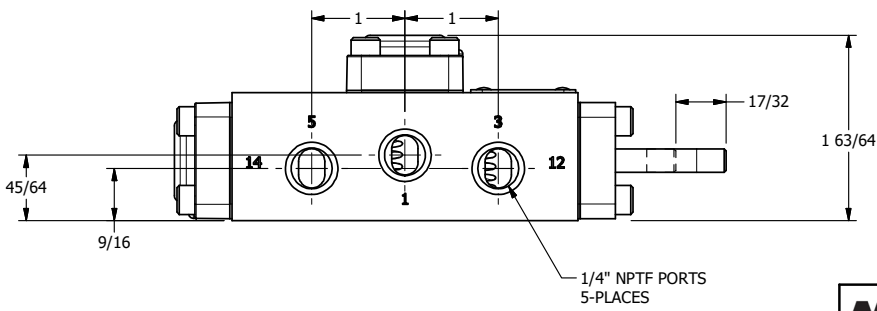

4

3

2

1

AAA
PRODUCTS
INTERNATIONAL

AAA PRODUCTS INTERNATIONAL
7114 Harry Hines Blvd
Dallas, TX 75235

TITLE: 1/4" SIDE PORT, DBL PILOT, 2 POS,
FRICTION POS, PILOT RTRN,
SPOOL INDICATOR

DRAWING NO.: DIM_122V