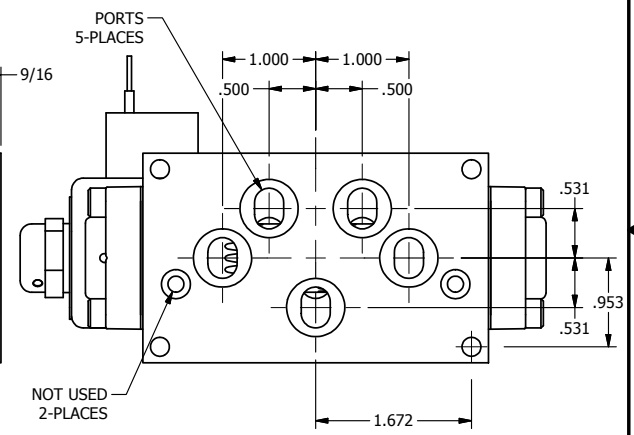

1/2" NPT CONDUIT CONNECTION

AAA
PRODUCTS
INTERNATIONAL

AAA PRODUCTS INTERNATIONAL
7114 Harry Hines Blvd
Dallas, TX 75235

TITLE 3/8" SUBPLATE, SNGL SOL, 2 POS,
SPRING RTRN, CLASSIC SOL,
LCKNG OVRD, EXCLDR, VENT TO EXH

DRAWING NO.:
DIM_120V

THE INFORMATION CONTAINED WITHIN THIS DOCUMENT IS PROPRIETARY TO AAA PRODUCTS AND MAY NOT BE DISCLOSED WITHOUT PRIOR WRITTEN CONSENT

4

3

2

1