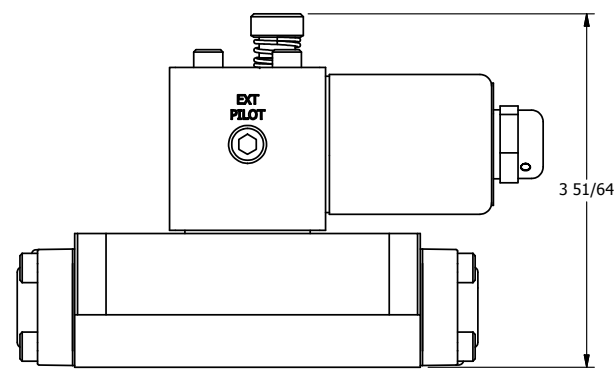

1/2" NPT CONDUIT CONNECTION

AAA
PRODUCTS
INTERNATIONAL

AAA PRODUCTS INTERNATIONAL
7114 Harry Hines Blvd
Dallas, TX 75235

TITLE 3/8" SUBPLATE, SNGL SOL, 2 POS,
SPRING RTRN, CLASSIC SOL,
LCKNG OVRD, EXCLDR, VENT TO EXH