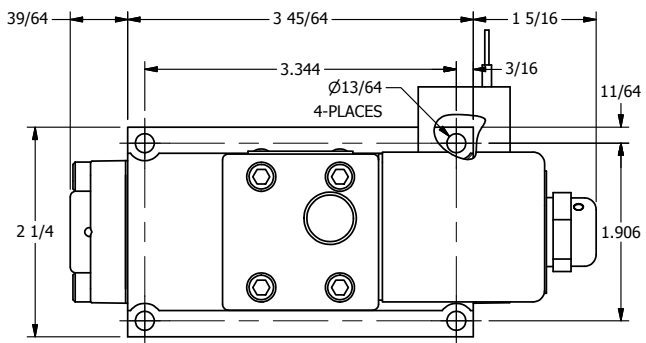

1/2" NPT CONDUIT CONNECTION

AAA
PRODUCTS
INTERNATIONAL

AAA PRODUCTS INTERNATIONAL
7114 Harry Hines Blvd
Dallas, TX 75235

TITLE 3/8" SUBPLATE, SNGL SOL, 2 POS,
SPRING RTRN, CLASSIC SOL,
LCKNG OVRD, EXCLDR, VENT TO EXH

DRAWING NO.:
DIM_120V

THE INFORMATION CONTAINED WITHIN THIS DOCUMENT IS PROPRIETARY TO AAA PRODUCTS AND MAY NOT BE DISCLOSED WITHOUT PRIOR WRITTEN CONSENT

4

3

2

1