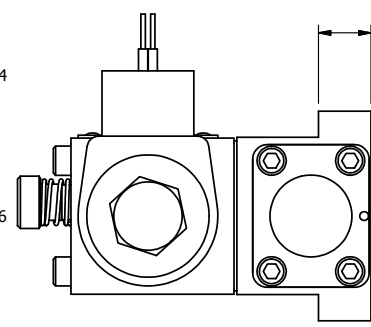

1/2" NPT CONDUIT CONNECTION

AAA
PRODUCTS
INTERNATIONAL

AAA PRODUCTS INTERNATIONAL
7114 Harry Hines Blvd
Dallas, TX 75235

TITLE 3/8" SUBPLATE, SNGL SOL, 2 POS,
SPRING RTRN, CLASSIC SOL,
LCKNG OVRD, EXCLDR, VENT TO EXH