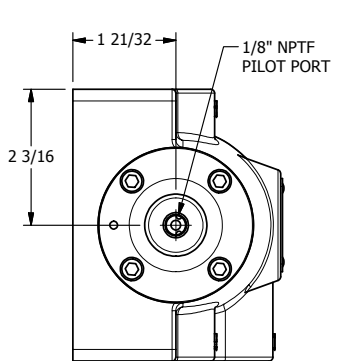

4

3

2

1

AAA
PRODUCTS
INTERNATIONAL

**AAA PRODUCTS
INTERNATIONAL**
7114 Harry Hines Blvd
Dallas, TX 75235

TITLE: 1" SUBPLATE, DBL PILOT, 3 POS,
SPR CTR, PILOT SHFT, FLOAT CTR SPL

DRAWING NO.:
DIM_RY8PG