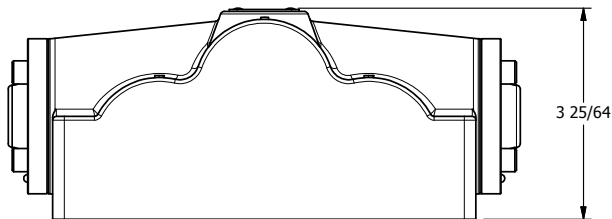

4

3

2

1

AAA
PRODUCTS
INTERNATIONAL

**AAA PRODUCTS
INTERNATIONAL**
7114 Harry Hines Blvd
Dallas, TX 75235

TITLE: 1" SUBPLATE, DBL PILOT, 3 POS,
SPR CTR, PILOT SHFT, FLOAT CTR SPL

DRAWING NO.:
DIM_RY8PG