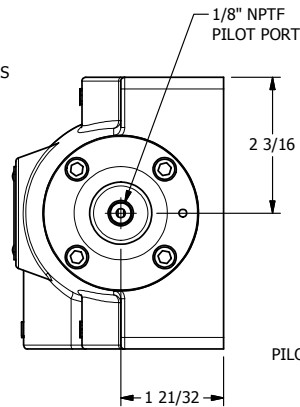

4

3

2

1

AAA
PRODUCTS
INTERNATIONAL

**AAA PRODUCTS
INTERNATIONAL**
7114 Harry Hines Blvd
Dallas, TX 75235

TITLE: 1" SUBPLATE, DBL PILOT, 3 POS,
SPR CTR, PILOT SHFT, FLOAT CTR SPL

DRAWING NO.:
DIM_RY8PG