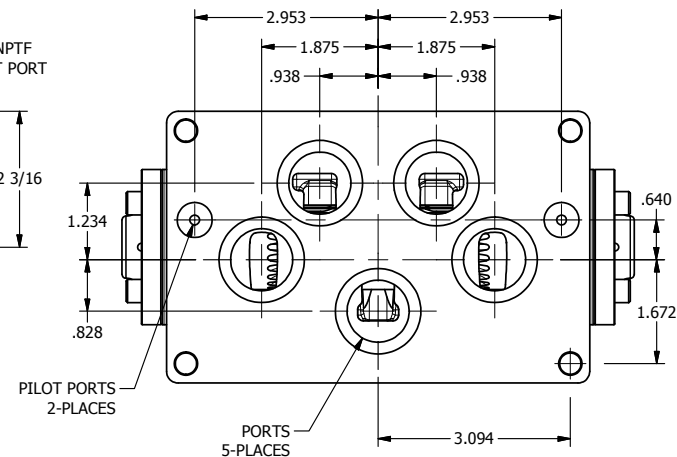

4

3

2

1

AAA
PRODUCTS
INTERNATIONAL

**AAA PRODUCTS
INTERNATIONAL**
7114 Harry Hines Blvd
Dallas, TX 75235

TITLE: 1" SUBPLATE, DBL PILOT, 3 POS,
SPR CTR, PILOT SHFT, FLOAT CTR SPL

DRAWING NO.:
DIM_RY8PG