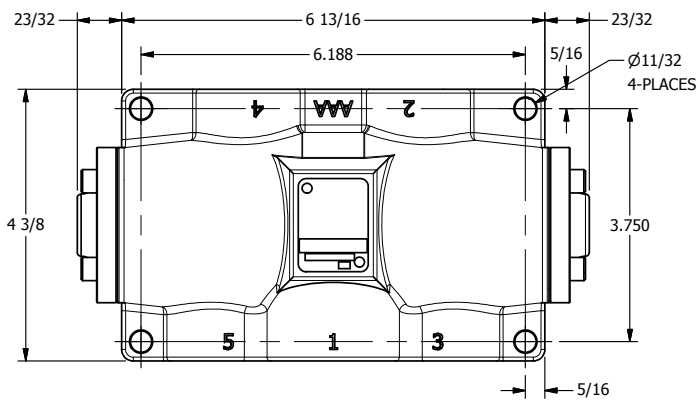

4

3

2

1

AAA
PRODUCTS
INTERNATIONAL

**AAA PRODUCTS
INTERNATIONAL**
7114 Harry Hines Blvd
Dallas, TX 75235

TITLE: 1" SUBPLATE, DBL PILOT, 3 POS,
SPR CTR, PILOT SHFT, FLOAT CTR SPL

DRAWING NO.:
DIM_RY8PG