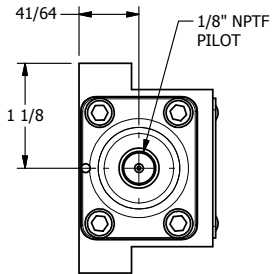

4

3

2

1

**AAA**  
PRODUCTS  
INTERNATIONAL

**AAA PRODUCTS  
INTERNATIONAL**  
7114 Harry Hines Blvd  
Dallas, TX 75235

TITLE: 3/8" SUBPLATE, DBL PILOT, 3 POS,  
SPR CTR, PILOT SHFT, FLOAT CTR SPL

DRAWING NO.:  
DIM\_RY3PG