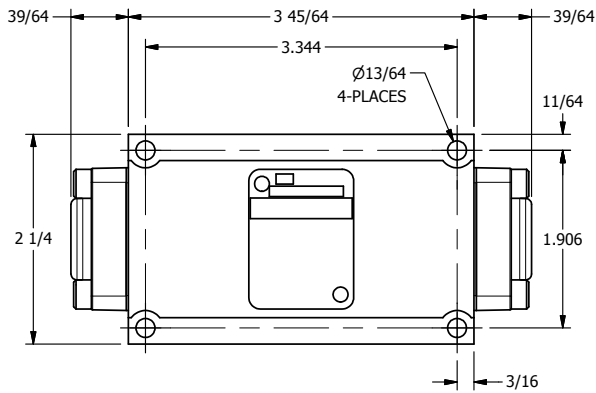

4

3

2

1

**AAA**  
PRODUCTS  
INTERNATIONAL

**AAA PRODUCTS  
INTERNATIONAL**  
7114 Harry Hines Blvd  
Dallas, TX 75235

TITLE: 3/8" SUBPLATE, DBL PILOT, 3 POS,  
SPR CTR, PILOT SHFT, FLOAT CTR SPL

DRAWING NO.:  
DIM\_RY3PG