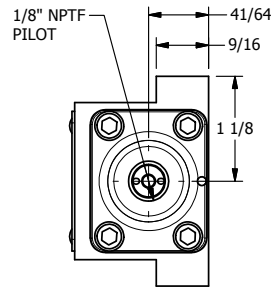

4

3

2

1

**AAA**  
PRODUCTS  
INTERNATIONAL

**AAA PRODUCTS  
INTERNATIONAL**  
7114 Harry Hines Blvd  
Dallas, TX 75235

TITLE: 3/8" SUBPLATE, DBL PILOT, 3 POS,  
SPR CTR, PILOT SHFT, FLOAT CTR SPL

DRAWING NO.:  
DIM\_RY3PG