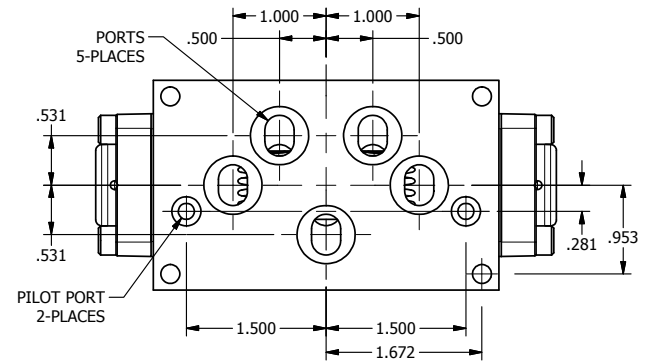

4

3

2

1

**AAA**  
PRODUCTS  
INTERNATIONAL

**AAA PRODUCTS  
INTERNATIONAL**  
7114 Harry Hines Blvd  
Dallas, TX 75235

TITLE: 3/8" SUBPLATE, DBL PILOT, 3 POS,  
SPR CTR, PILOT SHFT, FLOAT CTR SPL

DRAWING NO.:  
DIM\_RY3PG