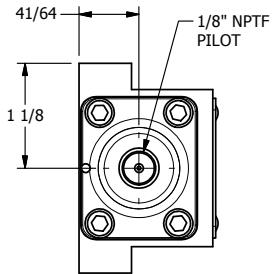

4

3

2

1

AAA
PRODUCTS
INTERNATIONAL

**AAA PRODUCTS
INTERNATIONAL**
7114 Harry Hines Blvd
Dallas, TX 75235

TITLE: 3/8" SUBPLATE, DBL PILOT, 3 POS,
SPR CTR, PILOT SHFT, REGEN CTR SPL

DRAWING NO.:
DIM_RY3PD