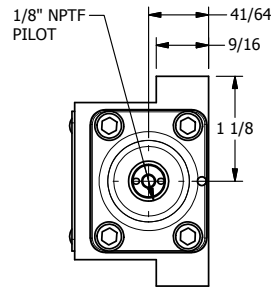

4

3

2

1

AAA
PRODUCTS
INTERNATIONAL

**AAA PRODUCTS
INTERNATIONAL**
7114 Harry Hines Blvd
Dallas, TX 75235

TITLE: 3/8" SUBPLATE, DBL PILOT, 3 POS,
SPR CTR, PILOT SHFT, REGEN CTR SPL

DRAWING NO.:
DIM_RY3PD