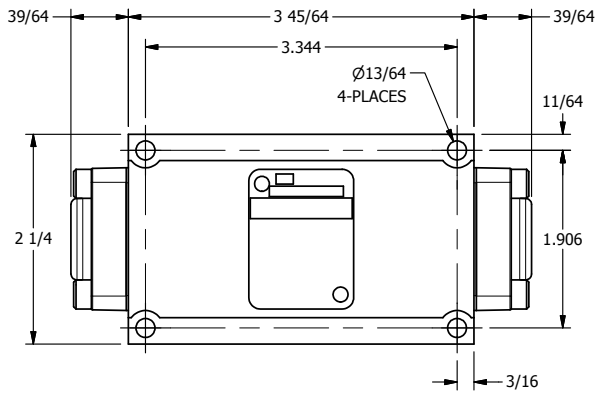

4

3

2

1

AAA
PRODUCTS
INTERNATIONAL

**AAA PRODUCTS
INTERNATIONAL**
7114 Harry Hines Blvd
Dallas, TX 75235

TITLE: 3/8" SUBPLATE, DBL PILOT, 3 POS,
SPR CTR, PILOT SHFT, REGEN CTR SPL

DRAWING NO.:
DIM_RY3PD