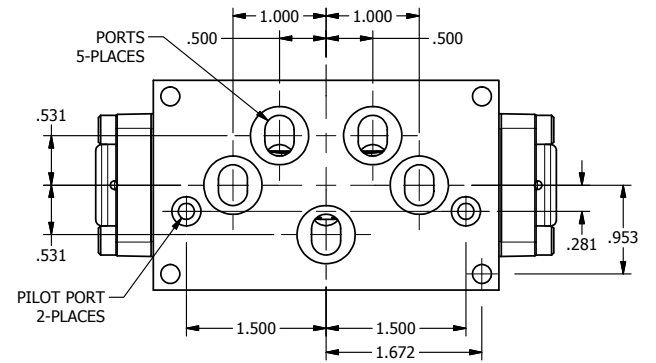

4

3

2

1

AAA
PRODUCTS
INTERNATIONAL

**AAA PRODUCTS
INTERNATIONAL**
7114 Harry Hines Blvd
Dallas, TX 75235

TITLE: 3/8" SUBPLATE, DBL PILOT, 3 POS,
SPR CTR, PILOT SHFT, REGEN CTR SPL

DRAWING NO.:
DIM_RY3PD