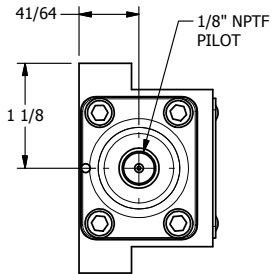

4

3

2

1

**AAA**  
PRODUCTS  
INTERNATIONAL

**AAA PRODUCTS  
INTERNATIONAL**  
7114 Harry Hines Blvd  
Dallas, TX 75235

TITLE: 3/8" SUBPLATE, DBL PILOT, 3 POS,  
SPR CTR, PILOT SHFT, CLSD CTR SPL

DRAWING NO.:  
**DIM\_RY3P**