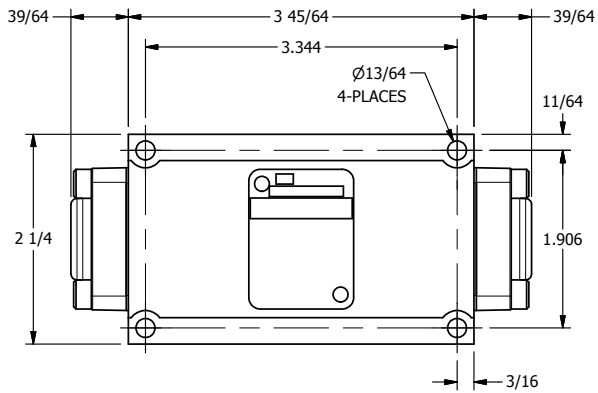

4

3

2

1

**AAA**  
PRODUCTS  
INTERNATIONAL

**AAA PRODUCTS  
INTERNATIONAL**  
7114 Harry Hines Blvd  
Dallas, TX 75235

TITLE: 3/8" SUBPLATE, DBL PILOT, 3 POS,  
SPR CTR, PILOT SHFT, CLSD CTR SPL

DRAWING NO.:  
**DIM\_RY3P**