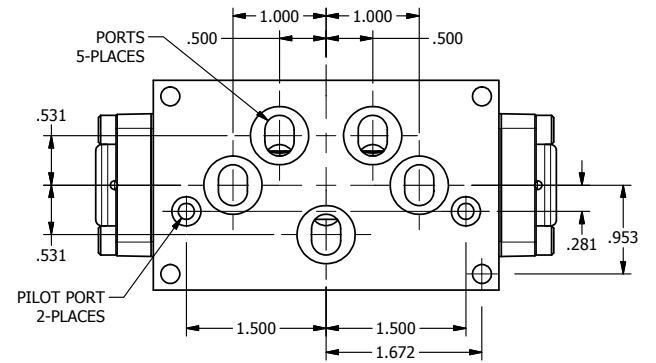

4

3

2

1

**AAA**  
PRODUCTS  
INTERNATIONAL

**AAA PRODUCTS  
INTERNATIONAL**  
7114 Harry Hines Blvd  
Dallas, TX 75235

TITLE: 3/8" SUBPLATE, DBL PILOT, 3 POS,  
SPR CTR, PILOT SHFT, CLSD CTR SPL

DRAWING NO.:  
**DIM\_RY3P**