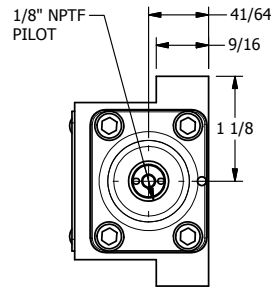

4

3

2

1

**AAA**  
PRODUCTS  
INTERNATIONAL

**AAA PRODUCTS  
INTERNATIONAL**  
7114 Harry Hines Blvd  
Dallas, TX 75235

TITLE: 3/8" SUBPLATE, DBL PILOT, 3 POS,  
SPR CTR, PILOT SHFT, CLSD CTR SPL

DRAWING NO.:  
**DIM\_RY3P**