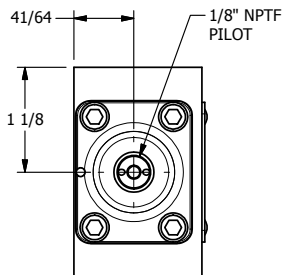

4

3

2

1

AAA
PRODUCTS
INTERNATIONAL

**AAA PRODUCTS
INTERNATIONAL**
7114 Harry Hines Blvd
Dallas, TX 75235

TITLE: 1/4" SIDE PORT, DBL PILOT, 3 POS,
SPR CTR, PILOT SHFT, CLSD CTR SPL

DRAWING NO.:
DIM_RY2