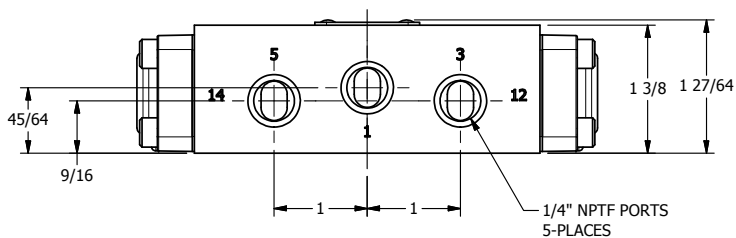

4

3

2

1

AAA
PRODUCTS
INTERNATIONAL

**AAA PRODUCTS
INTERNATIONAL**
7114 Harry Hines Blvd
Dallas, TX 75235

TITLE: 1/4" SIDE PORT, DBL PILOT, 3 POS,
SPR CTR, PILOT SHFT, CLSD CTR SPL

DRAWING NO.:
DIM_RY2