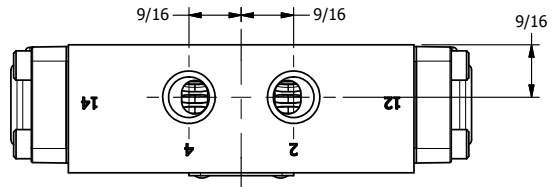

4

3

2

1

AAA
PRODUCTS
INTERNATIONAL

**AAA PRODUCTS
INTERNATIONAL**
7114 Harry Hines Blvd
Dallas, TX 75235

TITLE: 1/4" SIDE PORT, DBL PILOT, 3 POS,
SPR CTR, PILOT SHFT, CLSD CTR SPL

DRAWING NO.:
DIM_RY2