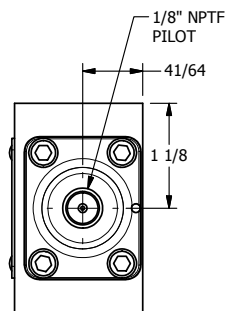

4

3

2

1

AAA
PRODUCTS
INTERNATIONAL

**AAA PRODUCTS
INTERNATIONAL**
7114 Harry Hines Blvd
Dallas, TX 75235

TITLE: 1/4" SIDE PORT, DBL PILOT, 3 POS,
SPR CTR, PILOT SHFT, CLSD CTR SPL

DRAWING NO.:
DIM_RY2