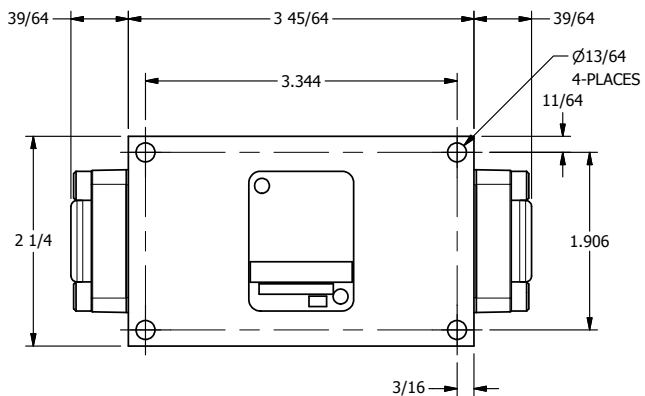

4

3

2

1

AAA
PRODUCTS
INTERNATIONAL

**AAA PRODUCTS
INTERNATIONAL**
7114 Harry Hines Blvd
Dallas, TX 75235

TITLE: 1/4" SIDE PORT, DBL PILOT, 3 POS,
SPR CTR, PILOT SHFT, CLSD CTR SPL

DRAWING NO.:
DIM_RY2