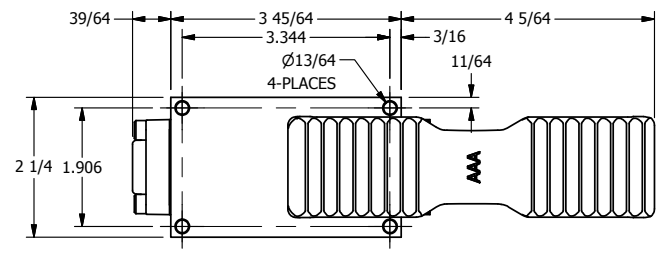

4

3

2

1

4

3

2

1

AAA
PRODUCTS
INTERNATIONAL

**AAA PRODUCTS
INTERNATIONAL**
7114 Harry Hines Blvd
Dallas, TX 75235

TITLE: 3/8" SIDE PORT, TREADLE, 3 POS,
SPR CTR, TRDLE SHFT, CLSD CTR SPL,
BRASS & STAINLESS, LOCKOUT POS 'C'