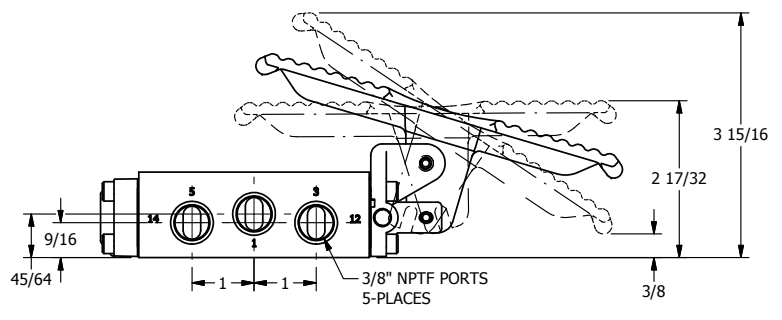

4

3

2

1

4

3

2

1

AAA
PRODUCTS
INTERNATIONAL

**AAA PRODUCTS
INTERNATIONAL**
7114 Harry Hines Blvd
Dallas, TX 75235

TITLE: 3/8" SIDE PORT, TREADLE, 3 POS,
SPR CTR, TRDLE SHFT, CLSD CTR SPL,
BRASS & STAINLESS, LOCKOUT POS 'C'