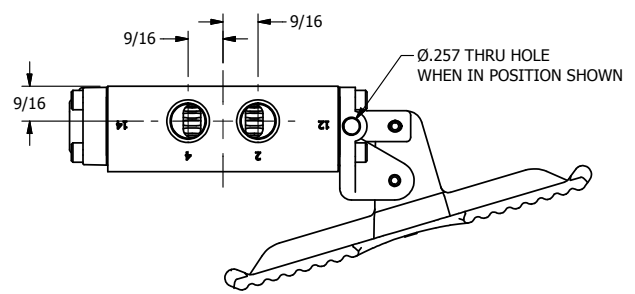

4

3

2

1

4

3

2

1

AAA
PRODUCTS
INTERNATIONAL

**AAA PRODUCTS
INTERNATIONAL**
7114 Harry Hines Blvd
Dallas, TX 75235

TITLE: 3/8" SIDE PORT, TREADLE, 3 POS,
SPR CTR, TRDLE SHFT, CLSD CTR SPL,
BRASS & STAINLESS, LOCKOUT POS 'C'

PART NO.:
DIM_ZTY3LO

THE INFORMATION CONTAINED WITHIN THIS DOCUMENT IS PROPRIETARY TO AAA PRODUCTS AND MAY NOT BE DISCLOSED WITHOUT PRIOR WRITTEN CONSENT