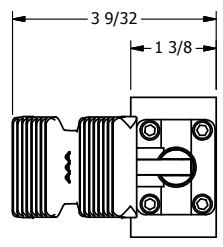

4

3

2

1

4

3

2

1

AAA
PRODUCTS
INTERNATIONAL

**AAA PRODUCTS
INTERNATIONAL**
7114 Harry Hines Blvd
Dallas, TX 75235

TITLE: 3/8" SIDE PORT, TREADLE, 3 POS,
SPR CTR, TRDLE SHFT, CLSD CTR SPL,
BRASS & STAINLESS, LOCKOUT POS 'C'

PART NO.:
DIM_ZTY3LO

THE INFORMATION CONTAINED WITHIN THIS DOCUMENT IS PROPRIETARY TO AAA PRODUCTS AND MAY NOT BE DISCLOSED WITHOUT PRIOR WRITTEN CONSENT