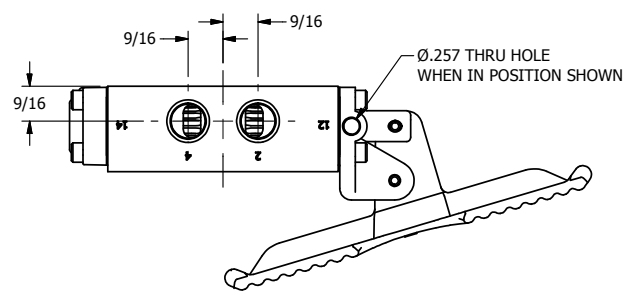

4

3

2

1

AAA
PRODUCTS
INTERNATIONAL

**AAA PRODUCTS
INTERNATIONAL**
7114 Harry Hines Blvd
Dallas, TX 75235

TITLE: 3/8" SIDE PORT, TREADLE, 3 POS,
SPR CTR, TRDLE SHFT, FLOAT CTR SPL,
BRASS & STAINLESS, LOCKOUT POS 'C'