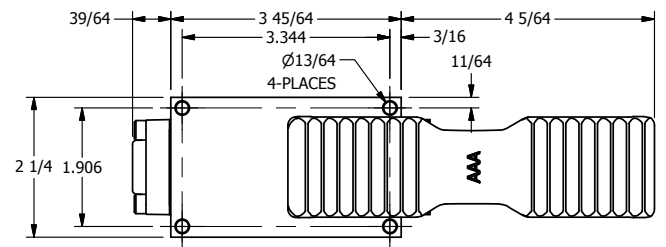

4

3

2

1

AAA
PRODUCTS
INTERNATIONAL

**AAA PRODUCTS
INTERNATIONAL**
7114 Harry Hines Blvd
Dallas, TX 75235

TITLE: 3/8" SIDE PORT, TREADLE, 3 POS,
SPR CTR, TRDLE SHFT, FLOAT CTR SPL,
BRASS & STAINLESS, LOCKOUT POS 'C'

PART NO.:
DIM_ZTY3GLO

THE INFORMATION CONTAINED WITHIN THIS DOCUMENT IS PROPRIETARY TO AAA PRODUCTS AND MAY NOT BE DISCLOSED WITHOUT PRIOR WRITTEN CONSENT

4

3

2

1

B

B