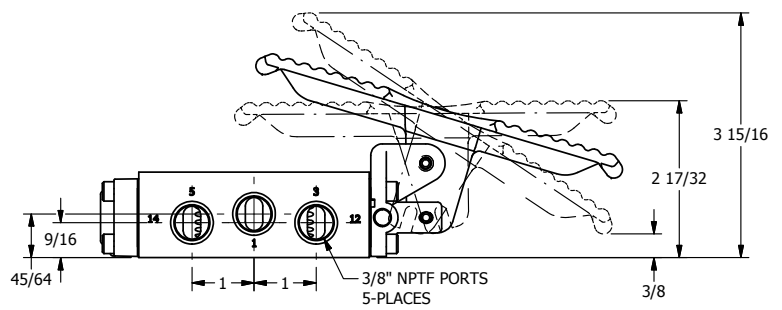

4

3

2

1

AAA
PRODUCTS
INTERNATIONAL

**AAA PRODUCTS
INTERNATIONAL**
7114 Harry Hines Blvd
Dallas, TX 75235

TITLE: 3/8" SIDE PORT, TREADLE, 3 POS,
SPR CTR, TRDLE SHFT, FLOAT CTR SPL,
BRASS & STAINLESS, LOCKOUT POS 'C'

PART NO.:
DIM_ZTY3GLO

THE INFORMATION CONTAINED WITHIN THIS DOCUMENT IS PROPRIETARY TO AAA PRODUCTS AND MAY NOT BE DISCLOSED WITHOUT PRIOR WRITTEN CONSENT

4

3

2

1

B

B