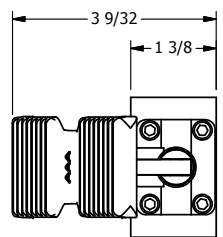

4

3

2

1

AAA
PRODUCTS
INTERNATIONAL

**AAA PRODUCTS
INTERNATIONAL**
7114 Harry Hines Blvd
Dallas, TX 75235

TITLE: 3/8" SIDE PORT, TREADLE, 3 POS,
SPR CTR, TRDLE SHFT, FLOAT CTR SPL,
BRASS & STAINLESS, LOCKOUT POS 'C'

PART NO.:
DIM_ZTY3GLO

THE INFORMATION CONTAINED WITHIN THIS DOCUMENT IS PROPRIETARY TO AAA PRODUCTS AND MAY NOT BE DISCLOSED WITHOUT PRIOR WRITTEN CONSENT

4

3

2

1

B

B