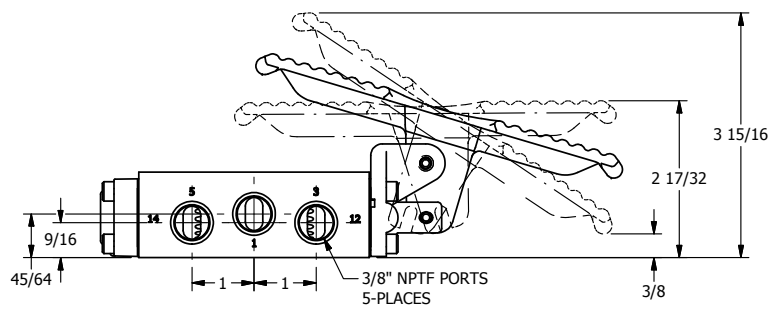

4

3

2

1

**AAA**  
PRODUCTS  
INTERNATIONAL

**AAA PRODUCTS  
INTERNATIONAL**  
7114 Harry Hines Blvd  
Dallas, TX 75235

TITLE: 3/8" SIDE PORT, TREADLE, 3 POS,  
SPR CTR, TRDLE SHFT, FLOAT CTR SPL,  
BRASS & STAINLESS

PART NO.:  
DIM\_ZTY3G

THE INFORMATION CONTAINED WITHIN THIS DOCUMENT IS PROPRIETARY TO AAA PRODUCTS AND MAY NOT BE DISCLOSED WITHOUT PRIOR WRITTEN CONSENT

4

3

2

1

B

B