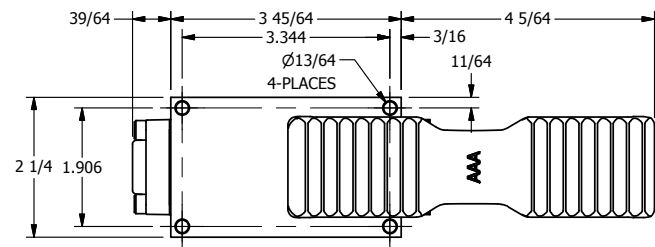

4

3

2

1

**AAA**  
PRODUCTS  
INTERNATIONAL

**AAA PRODUCTS  
INTERNATIONAL**  
7114 Harry Hines Blvd  
Dallas, TX 75235

TITLE: 3/8" SIDE PORT, TREADLE, 3 POS,  
SPR CTR, TRDLE SHFT, FLOAT CTR SPL,  
BRASS & STAINLESS

PART NO.:  
DIM\_ZTY3G

THE INFORMATION CONTAINED WITHIN THIS DOCUMENT IS PROPRIETARY TO AAA PRODUCTS AND MAY NOT BE DISCLOSED WITHOUT PRIOR WRITTEN CONSENT

4

3

2

1

B

B