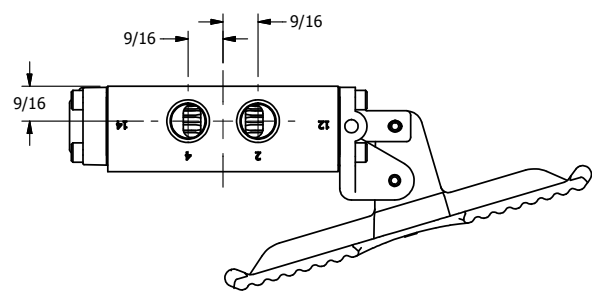

4

3

2

1

**AAA**  
PRODUCTS  
INTERNATIONAL

**AAA PRODUCTS  
INTERNATIONAL**  
7114 Harry Hines Blvd  
Dallas, TX 75235

TITLE: 3/8" SIDE PORT, TREADLE, 3 POS,  
SPR CTR, TRDLE SHFT, FLOAT CTR SPL,  
BRASS & STAINLESS

PART NO.:  
DIM\_ZTY3G

THE INFORMATION CONTAINED WITHIN THIS DOCUMENT IS PROPRIETARY TO AAA PRODUCTS AND MAY NOT BE DISCLOSED WITHOUT PRIOR WRITTEN CONSENT

4

3

2

1

B

B