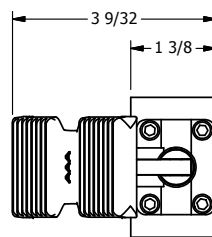

4

3

2

1

**AAA**  
PRODUCTS  
INTERNATIONAL

**AAA PRODUCTS  
INTERNATIONAL**  
7114 Harry Hines Blvd  
Dallas, TX 75235

TITLE: 3/8" SIDE PORT, TREADLE, 3 POS,  
SPR CTR, TRDLE SHFT, FLOAT CTR SPL,  
BRASS & STAINLESS

PART NO.:  
DIM\_ZTY3G

THE INFORMATION CONTAINED WITHIN THIS DOCUMENT IS PROPRIETARY TO AAA PRODUCTS AND MAY NOT BE DISCLOSED WITHOUT PRIOR WRITTEN CONSENT

4

3

2

1

B

B