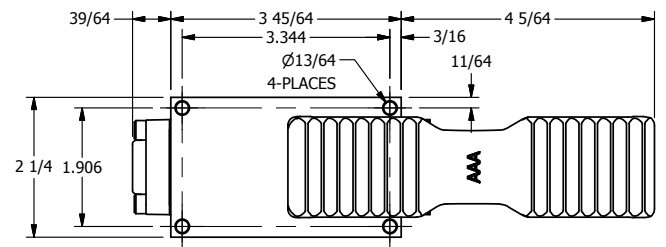

4

3

2

1

4

3

2

1

AAA
PRODUCTS
INTERNATIONAL

**AAA PRODUCTS
INTERNATIONAL**
7114 Harry Hines Blvd
Dallas, TX 75235

TITLE: 3/8" SIDE PORT, TREADLE, 3 POS,
SPR CTR, TRDLE SHFT, REGEN CTR SPL,
BRASS & STAINLESS, LOCKOUT POS 'C'

PART NO.:
DIM_ZTY3DLO

THE INFORMATION CONTAINED WITHIN THIS DOCUMENT IS PROPRIETARY TO AAA PRODUCTS AND MAY NOT BE DISCLOSED WITHOUT PRIOR WRITTEN CONSENT