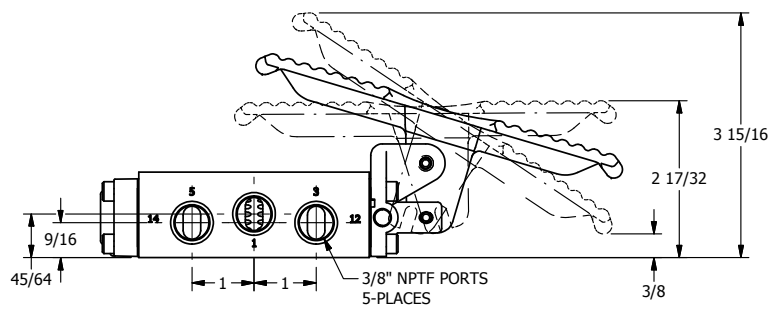

4

3

2

1

4

3

2

1

AAA
PRODUCTS
INTERNATIONAL

**AAA PRODUCTS
INTERNATIONAL**
7114 Harry Hines Blvd
Dallas, TX 75235

TITLE: 3/8" SIDE PORT, TREADLE, 3 POS,
SPR CTR, TRDLE SHFT, REGEN CTR SPL,
BRASS & STAINLESS, LOCKOUT POS 'C'