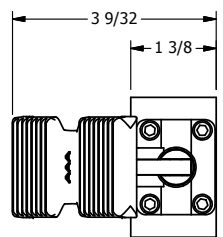

4

3

2

1

4

3

2

1

AAA
PRODUCTS
INTERNATIONAL

**AAA PRODUCTS
INTERNATIONAL**
7114 Harry Hines Blvd
Dallas, TX 75235

TITLE: 3/8" SIDE PORT, TREADLE, 3 POS,
SPR CTR, TRDLE SHFT, REGEN CTR SPL,
BRASS & STAINLESS, LOCKOUT POS 'C'

PART NO.:
DIM_ZTY3DLO

THE INFORMATION CONTAINED WITHIN THIS DOCUMENT IS PROPRIETARY TO AAA PRODUCTS AND MAY NOT BE DISCLOSED WITHOUT PRIOR WRITTEN CONSENT