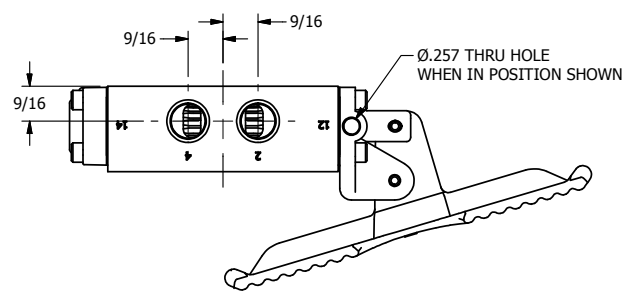

4

3

2

1

4

3

2

1

AAA
PRODUCTS
INTERNATIONAL

**AAA PRODUCTS
INTERNATIONAL**
7114 Harry Hines Blvd
Dallas, TX 75235

TITLE: 3/8" SIDE PORT, TREADLE, 3 POS,
SPR CTR, TRDLE SHFT, REGEN CTR SPL,
BRASS & STAINLESS, LOCKOUT POS 'C'

PART NO.:
DIM_ZTY3DLO

THE INFORMATION CONTAINED WITHIN THIS DOCUMENT IS PROPRIETARY TO AAA PRODUCTS AND MAY NOT BE DISCLOSED WITHOUT PRIOR WRITTEN CONSENT