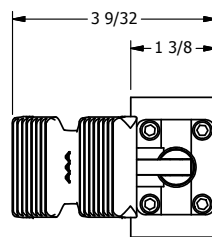

4

3

2

1

4

3

2

1

AAA
PRODUCTS
INTERNATIONAL

**AAA PRODUCTS
INTERNATIONAL**
7114 Harry Hines Blvd
Dallas, TX 75235

TITLE: 3/8" SIDE PORT, TREADLE, 3 POS,
SPR CTR, TRDLE SHFT, REGEN CTR SPL,
BRASS & STAINLESS

PART NO.:
DIM_ZTY3D