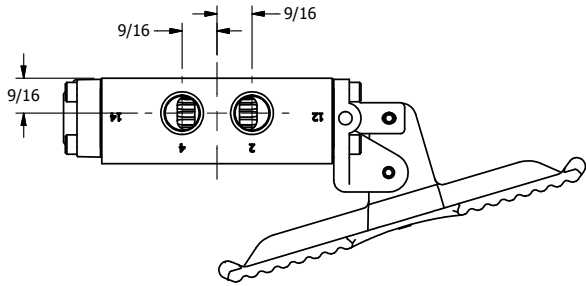

4

3

2

1

4

3

2

1

AAA
PRODUCTS
INTERNATIONAL

**AAA PRODUCTS
INTERNATIONAL**
7114 Harry Hines Blvd
Dallas, TX 75235

TITLE: 3/8" SIDE PORT, TREADLE, 3 POS,
SPR CTR, TRDLE SHFT, REGEN CTR SPL,
BRASS & STAINLESS

PART NO.:
DIM_ZTY3D