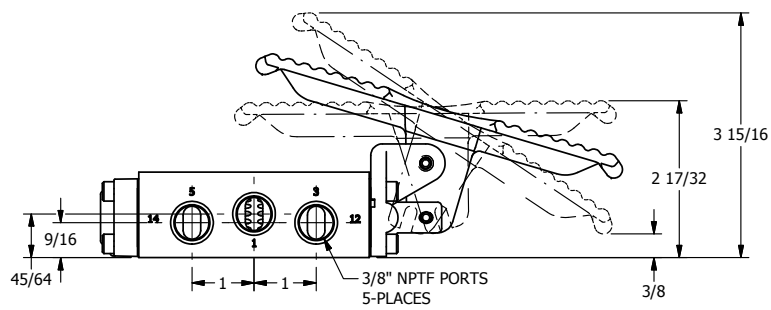

4

3

2

1

4

3

2

1

AAA
PRODUCTS
INTERNATIONAL

**AAA PRODUCTS
INTERNATIONAL**
7114 Harry Hines Blvd
Dallas, TX 75235

TITLE: 3/8" SIDE PORT, TREADLE, 3 POS,
SPR CTR, TRDLE SHFT, REGEN CTR SPL,
BRASS & STAINLESS

PART NO.:
DIM_ZTY3D