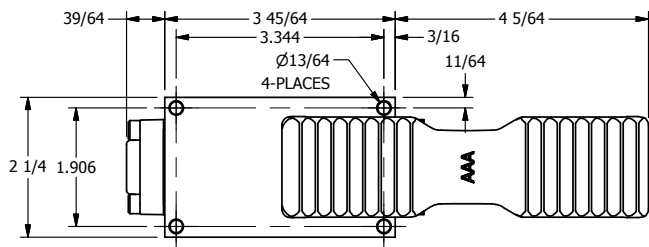

4

3

2

1

4

3

2

1

AAA
PRODUCTS
INTERNATIONAL

**AAA PRODUCTS
INTERNATIONAL**
7114 Harry Hines Blvd
Dallas, TX 75235

TITLE: 3/8" SIDE PORT, TREADLE, 3 POS,
SPR CTR, TRDLE SHFT, REGEN CTR SPL,
BRASS & STAINLESS

PART NO.:
DIM_ZTY3D