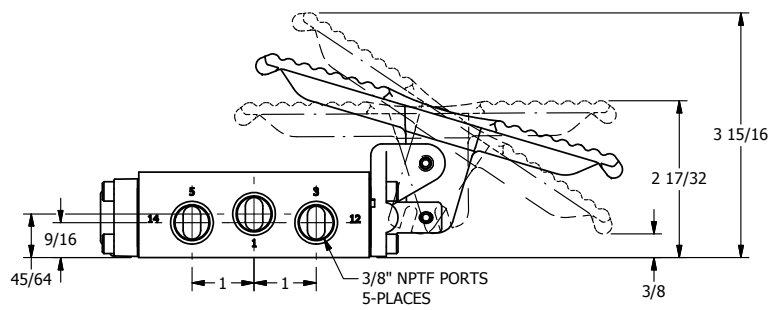

4

3

2

1

AAA
PRODUCTS
INTERNATIONAL

**AAA PRODUCTS
INTERNATIONAL**
7114 Harry Hines Blvd
Dallas, TX 75235

TITLE: 3/8" SIDE PORT, TREADLE, 3 POS,
SPR CTR, TREADLE SHFT, CLSD CTR SPL
BRASS & STAINLESS

PART NO.:
DIM_ZTY3