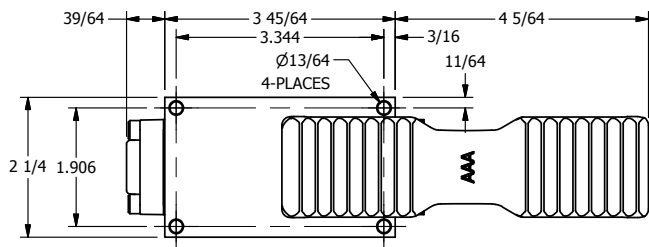

4

3

2

1

AAA
PRODUCTS
INTERNATIONAL

**AAA PRODUCTS
INTERNATIONAL**
7114 Harry Hines Blvd
Dallas, TX 75235

TITLE: 3/8" SIDE PORT, TREADLE, 3 POS,
SPR CTR, TREADLE SHFT, CLSD CTR SPL
BRASS & STAINLESS

PART NO.:
DIM_ZTY3