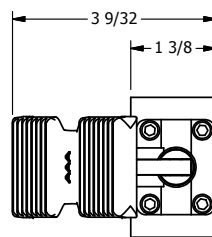

4

3

2

1

AAA
PRODUCTS
INTERNATIONAL

**AAA PRODUCTS
INTERNATIONAL**
7114 Harry Hines Blvd
Dallas, TX 75235

TITLE: 3/8" SIDE PORT, TREADLE, 3 POS,
SPR CTR, TREADLE SHFT, CLSD CTR SPL
BRASS & STAINLESS

PART NO.:
DIM_ZTY3