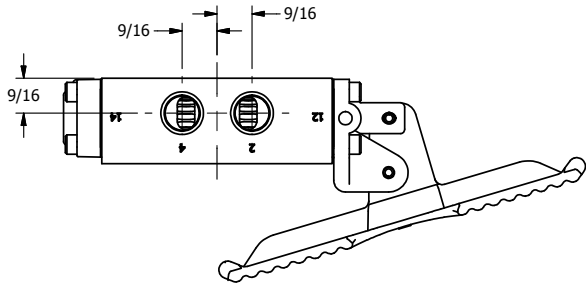

4

3

2

1

AAA
PRODUCTS
INTERNATIONAL

**AAA PRODUCTS
INTERNATIONAL**
7114 Harry Hines Blvd
Dallas, TX 75235

TITLE: 3/8" SIDE PORT, TREADLE, 3 POS,
SPR CTR, TREADLE SHFT, CLSD CTR SPL
BRASS & STAINLESS

PART NO.:
DIM_ZTY3