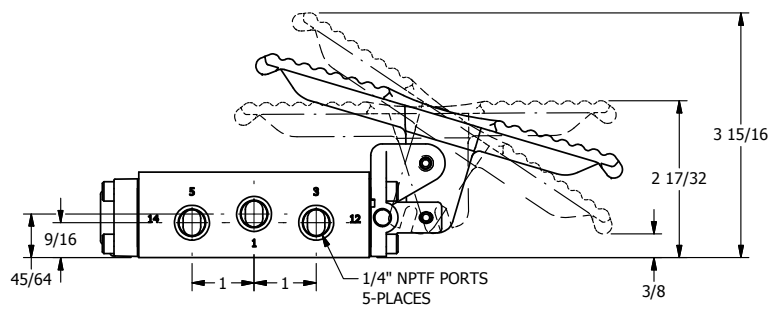

4

3

2

1

**AAA**  
PRODUCTS  
INTERNATIONAL

**AAA PRODUCTS  
INTERNATIONAL**  
7114 Harry Hines Blvd  
Dallas, TX 75235

TITLE: 1/4" SIDE PORT, TREADLE, 3 POS,  
SPR CTR, TRDLE SHFT, CLSD CTR SPL,  
BRASS & STAINLESS, LOCKOUT POS 'C'

PART NO.:  
DIM\_ZTY2LO

THE INFORMATION CONTAINED WITHIN THIS DOCUMENT IS PROPRIETARY TO AAA PRODUCTS AND MAY NOT BE DISCLOSED WITHOUT PRIOR WRITTEN CONSENT

4

3

2

1

B

B