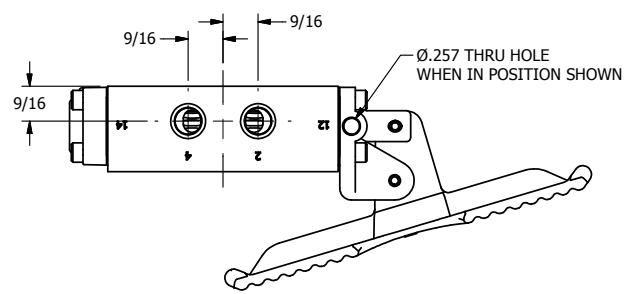

4

3

2

1

**AAA**  
PRODUCTS  
INTERNATIONAL

**AAA PRODUCTS  
INTERNATIONAL**  
7114 Harry Hines Blvd  
Dallas, TX 75235

TITLE: 1/4" SIDE PORT, TREADLE, 3 POS,  
SPR CTR, TRDLE SHFT, CLSD CTR SPL,  
BRASS & STAINLESS, LOCKOUT POS 'C'