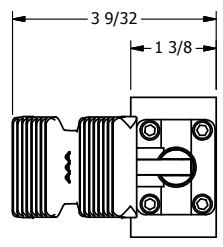

4

3

2

1

**AAA**  
PRODUCTS  
INTERNATIONAL

**AAA PRODUCTS  
INTERNATIONAL**  
7114 Harry Hines Blvd  
Dallas, TX 75235

TITLE: 1/4" SIDE PORT, TREADLE, 3 POS,  
SPR CTR, TRDLE SHFT, CLSD CTR SPL,  
BRASS & STAINLESS, LOCKOUT POS 'C'

PART NO.:  
DIM\_ZTY2LO

THE INFORMATION CONTAINED WITHIN THIS DOCUMENT IS PROPRIETARY TO AAA PRODUCTS AND MAY NOT BE DISCLOSED WITHOUT PRIOR WRITTEN CONSENT

4

3

2

1

B

B