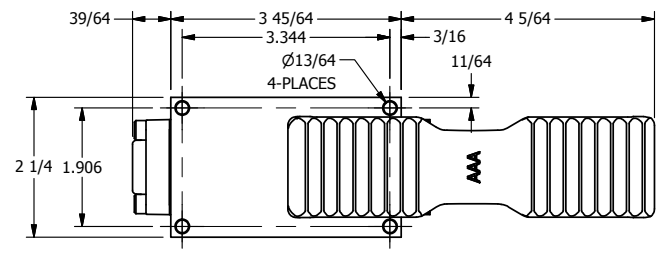

4

3

2

1

**AAA**  
PRODUCTS  
INTERNATIONAL

**AAA PRODUCTS  
INTERNATIONAL**  
7114 Harry Hines Blvd  
Dallas, TX 75235

TITLE: 1/4" SIDE PORT, TREADLE, 3 POS,  
SPR CTR, TRDLE SHFT, CLSD CTR SPL,  
BRASS & STAINLESS, LOCKOUT POS 'C'

PART NO.:  
DIM\_ZTY2LO

THE INFORMATION CONTAINED WITHIN THIS DOCUMENT IS PROPRIETARY TO AAA PRODUCTS AND MAY NOT BE DISCLOSED WITHOUT PRIOR WRITTEN CONSENT

4

3

2

1

B

B