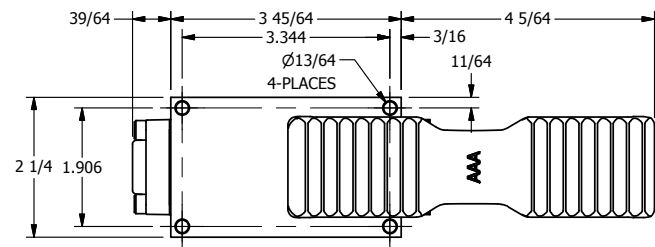

4

3

2

1

AAA
PRODUCTS
INTERNATIONAL

**AAA PRODUCTS
INTERNATIONAL**
7114 Harry Hines Blvd
Dallas, TX 75235

TITLE: 1/4" SIDE PORT, TREADLE, 3 POS,
SPR CTR, TRDLE SHFT, FLOAT CTR SPL,
BRASS & STAINLESS

PART NO.:
DIM_ZTY2G