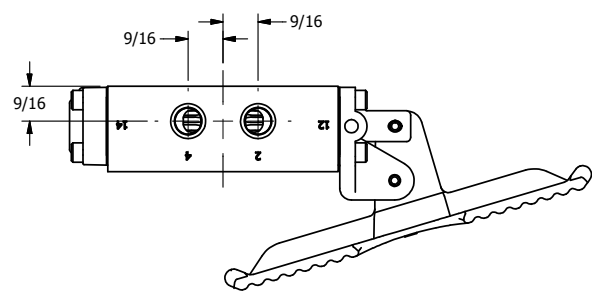

4

3

2

1

AAA
PRODUCTS
INTERNATIONAL

**AAA PRODUCTS
INTERNATIONAL**
7114 Harry Hines Blvd
Dallas, TX 75235

TITLE: 1/4" SIDE PORT, TREADLE, 3 POS,
SPR CTR, TRDLE SHFT, FLOAT CTR SPL,
BRASS & STAINLESS

PART NO.:
DIM_ZTY2G