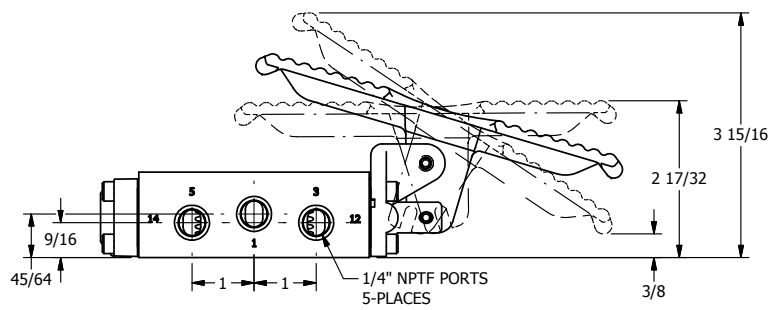

4

3

2

1

AAA
PRODUCTS
INTERNATIONAL

**AAA PRODUCTS
INTERNATIONAL**
7114 Harry Hines Blvd
Dallas, TX 75235

TITLE: 1/4" SIDE PORT, TREADLE, 3 POS,
SPR CTR, TRDLE SHFT, FLOAT CTR SPL,
BRASS & STAINLESS

PART NO.:
DIM_ZTY2G