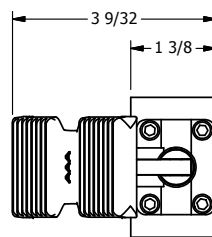

4

3

2

1

AAA
PRODUCTS
INTERNATIONAL

**AAA PRODUCTS
INTERNATIONAL**
7114 Harry Hines Blvd
Dallas, TX 75235

TITLE: 1/4" SIDE PORT, TREADLE, 3 POS,
SPR CTR, TRDLE SHFT, FLOAT CTR SPL,
BRASS & STAINLESS

PART NO.:
DIM_ZTY2G