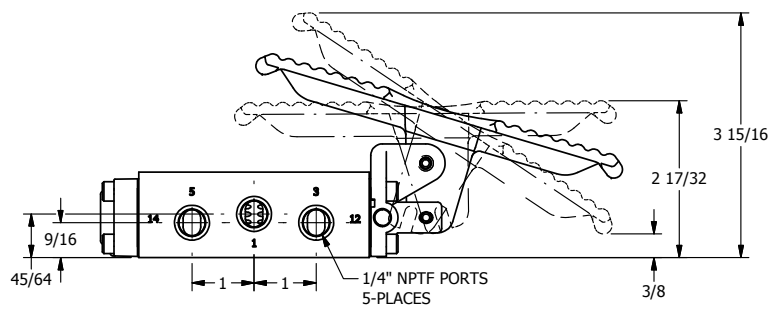

4

3

2

1

AAA
PRODUCTS
INTERNATIONAL

**AAA PRODUCTS
INTERNATIONAL**
7114 Harry Hines Blvd
Dallas, TX 75235

TITLE: 1/4" SIDE PORT, TREADLE, 3 POS,
SPR CTR, TRDLE SHFT, REGEN CTR SPL,
BRASS & STAINLESS, LOCKOUT POS 'C'

PART NO.:
DIM_ZTY2DLO

THE INFORMATION CONTAINED WITHIN THIS DOCUMENT IS PROPRIETARY TO AAA PRODUCTS AND MAY NOT BE DISCLOSED WITHOUT PRIOR WRITTEN CONSENT

4

3

2

1

B

B