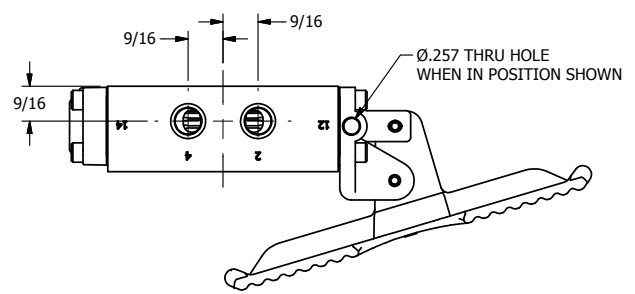

4

3

2

1

AAA
PRODUCTS
INTERNATIONAL

**AAA PRODUCTS
INTERNATIONAL**
7114 Harry Hines Blvd
Dallas, TX 75235

TITLE: 1/4" SIDE PORT, TREADLE, 3 POS,
SPR CTR, TRDLE SHFT, REGEN CTR SPL,
BRASS & STAINLESS, LOCKOUT POS 'C'