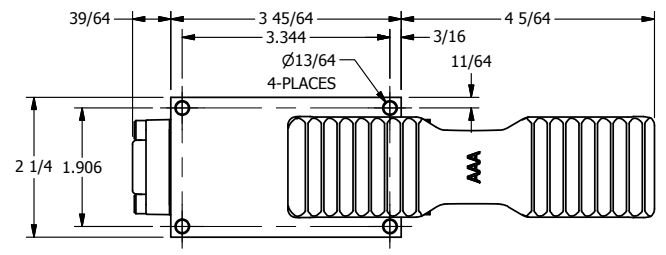

4

3

2

1

AAA
PRODUCTS
INTERNATIONAL

**AAA PRODUCTS
INTERNATIONAL**
7114 Harry Hines Blvd
Dallas, TX 75235

TITLE: 1/4" SIDE PORT, TREADLE, 3 POS,
SPR CTR, TRDLE SHFT, REGEN CTR SPL,
BRASS & STAINLESS, LOCKOUT POS 'C'

PART NO.:
DIM_ZTY2DLO

THE INFORMATION CONTAINED WITHIN THIS DOCUMENT IS PROPRIETARY TO AAA PRODUCTS AND MAY NOT BE DISCLOSED WITHOUT PRIOR WRITTEN CONSENT

4

3

2

1

B

B