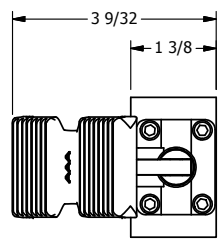

4

3

2

1

AAA
PRODUCTS
INTERNATIONAL

**AAA PRODUCTS
INTERNATIONAL**
7114 Harry Hines Blvd
Dallas, TX 75235

TITLE: 1/4" SIDE PORT, TREADLE, 3 POS,
SPR CTR, TRDLE SHFT, REGEN CTR SPL,
BRASS & STAINLESS, LOCKOUT POS 'C'

PART NO.:
DIM_ZTY2DLO

THE INFORMATION CONTAINED WITHIN THIS DOCUMENT IS PROPRIETARY TO AAA PRODUCTS AND MAY NOT BE DISCLOSED WITHOUT PRIOR WRITTEN CONSENT

4

3

2

1

B

B