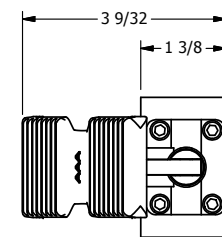

4

3

2

1

AAA
PRODUCTS
INTERNATIONAL

**AAA PRODUCTS
INTERNATIONAL**
7114 Harry Hines Blvd
Dallas, TX 75235

TITLE: 1/4" SIDE PORT, TREADLE, 3 POS,
SPR CTR, TRDLE SHFT, REGEN CTR SPL,
BRASS & STAINLESS

PART NO.:
DIM_ZTY2D