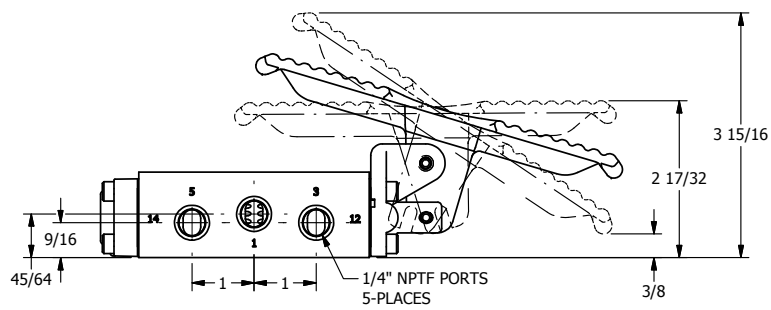

4

3

2

1

AAA
PRODUCTS
INTERNATIONAL

**AAA PRODUCTS
INTERNATIONAL**
7114 Harry Hines Blvd
Dallas, TX 75235

TITLE: 1/4" SIDE PORT, TREADLE, 3 POS,
SPR CTR, TRDLE SHFT, REGEN CTR SPL,
BRASS & STAINLESS

PART NO.:
DIM_ZTY2D