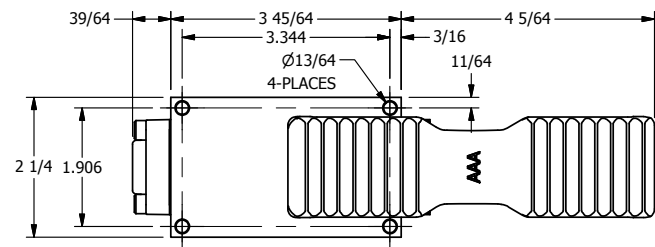

4

3

2

1

AAA
PRODUCTS
INTERNATIONAL

**AAA PRODUCTS
INTERNATIONAL**
7114 Harry Hines Blvd
Dallas, TX 75235

TITLE: 1/4" SIDE PORT, TREADLE, 3 POS,
SPR CTR, TRDLE SHFT, REGEN CTR SPL,
BRASS & STAINLESS

PART NO.:
DIM_ZTY2D