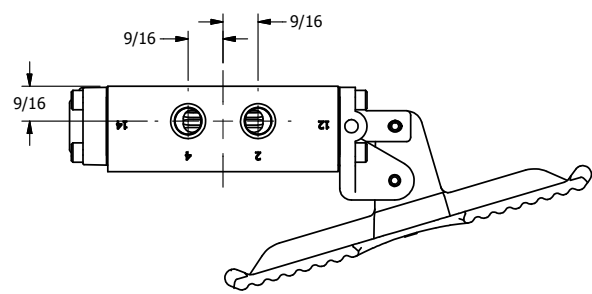

4

3

2

1

AAA
PRODUCTS
INTERNATIONAL

**AAA PRODUCTS
INTERNATIONAL**
7114 Harry Hines Blvd
Dallas, TX 75235

TITLE: 1/4" SIDE PORT, TREADLE, 3 POS,
SPR CTR, TRDLE SHFT, REGEN CTR SPL,
BRASS & STAINLESS

PART NO.:
DIM_ZTY2D