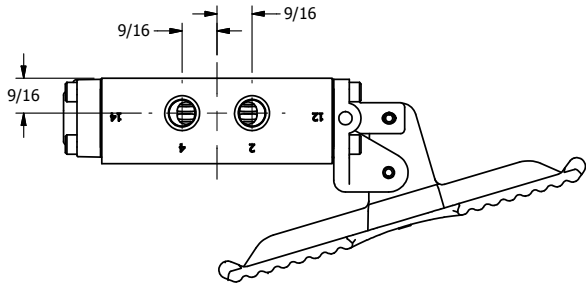

4

3

2

1

AAA
PRODUCTS
INTERNATIONAL

**AAA PRODUCTS
INTERNATIONAL**
7114 Harry Hines Blvd
Dallas, TX 75235

TITLE: 1/4" SIDE PORT, TREADLE, 3 POS,
SPR CTR, TREADLE SHFT, CLSD CTR SPL
BRASS & STAINLESS

PART NO.:
DIM_ZTY2