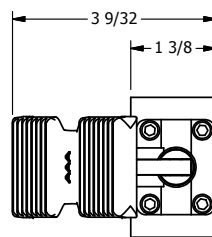

4

3

2

1

AAA
PRODUCTS
INTERNATIONAL

**AAA PRODUCTS
INTERNATIONAL**
7114 Harry Hines Blvd
Dallas, TX 75235

TITLE: 1/4" SIDE PORT, TREADLE, 3 POS,
SPR CTR, TREADLE SHFT, CLSD CTR SPL
BRASS & STAINLESS

PART NO.:
DIM_ZTY2