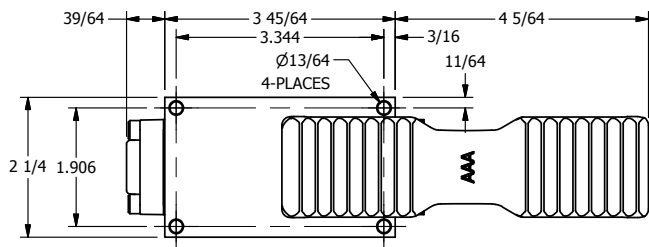

4

3

2

1

AAA
PRODUCTS
INTERNATIONAL

**AAA PRODUCTS
INTERNATIONAL**
7114 Harry Hines Blvd
Dallas, TX 75235

TITLE: 1/4" SIDE PORT, TREADLE, 3 POS,
SPR CTR, TREADLE SHFT, CLSD CTR SPL
BRASS & STAINLESS

PART NO.:
DIM_ZTY2