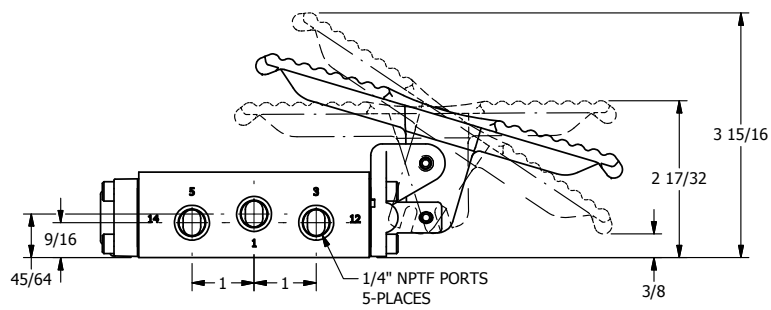

4

3

2

1

AAA
PRODUCTS
INTERNATIONAL

**AAA PRODUCTS
INTERNATIONAL**
7114 Harry Hines Blvd
Dallas, TX 75235

TITLE: 1/4" SIDE PORT, TREADLE, 3 POS,
SPR CTR, TREADLE SHFT, CLSD CTR SPL
BRASS & STAINLESS

PART NO.:
DIM_ZTY2