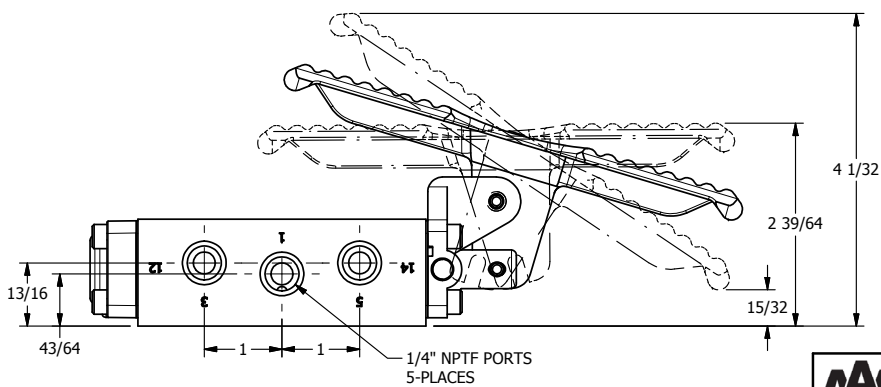

4

3

2

1

TITLE: 1/4" NAMUR, TREADLE, 3 POS, SPR CTR, TRDLE SHFT, CLSD CTR SPL, BRASS & STAINLESS, LOCKOUT POS 'C'

PART NO.: DIM_ZNTY2LO

THE INFORMATION CONTAINED WITHIN THIS DOCUMENT IS PROPRIETARY TO AAA PRODUCTS AND MAY NOT BE DISCLOSED WITHOUT PRIOR WRITTEN CONSENT