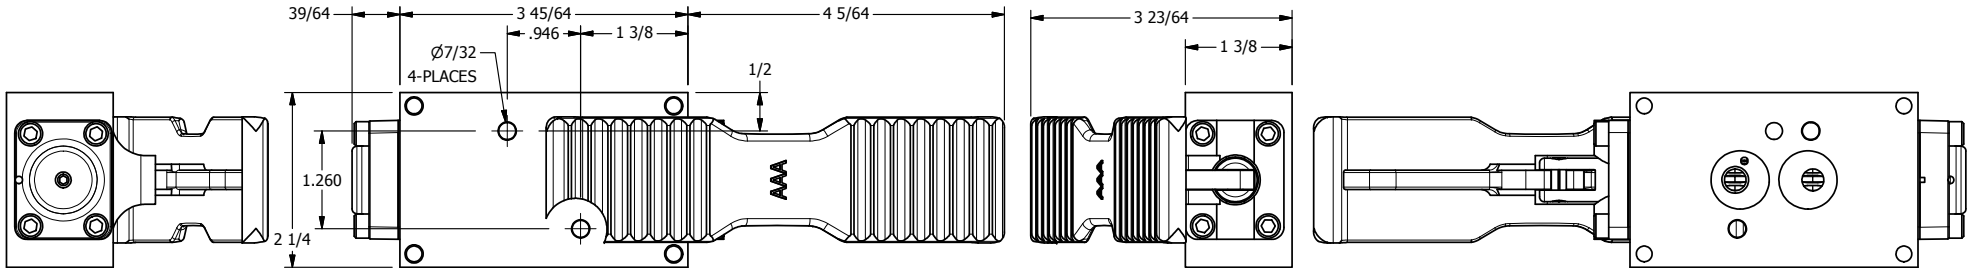

4

3

2

1

TITLE: 1/4" NAMUR, TREADLE, 3 POS, SPR CTR, TRDLE SHFT, CLSD CTR SPL, BRASS & STAINLESS, LOCKOUT POS 'C'

PART NO.: DIM_ZNTY2LO

THE INFORMATION CONTAINED WITHIN THIS DOCUMENT IS PROPRIETARY TO AAA PRODUCTS AND MAY NOT BE DISCLOSED WITHOUT PRIOR WRITTEN CONSENT