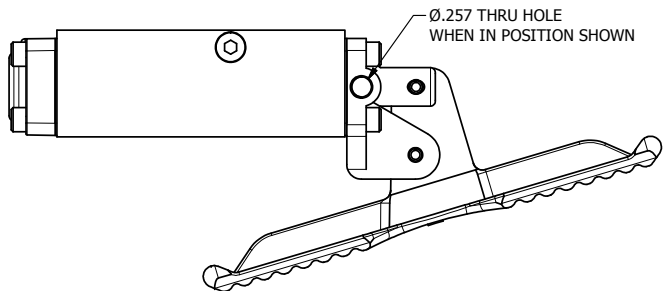

4

3

2

1

TITLE: 1/4" NAMUR, TREADLE, 3 POS, SPR CTR, TRDLE SHFT, CLSD CTR SPL, BRASS & STAINLESS, LOCKOUT POS 'C'

PART NO.: DIM_ZNTY2LO

THE INFORMATION CONTAINED WITHIN THIS DOCUMENT IS PROPRIETARY TO AAA PRODUCTS AND MAY NOT BE DISCLOSED WITHOUT PRIOR WRITTEN CONSENT