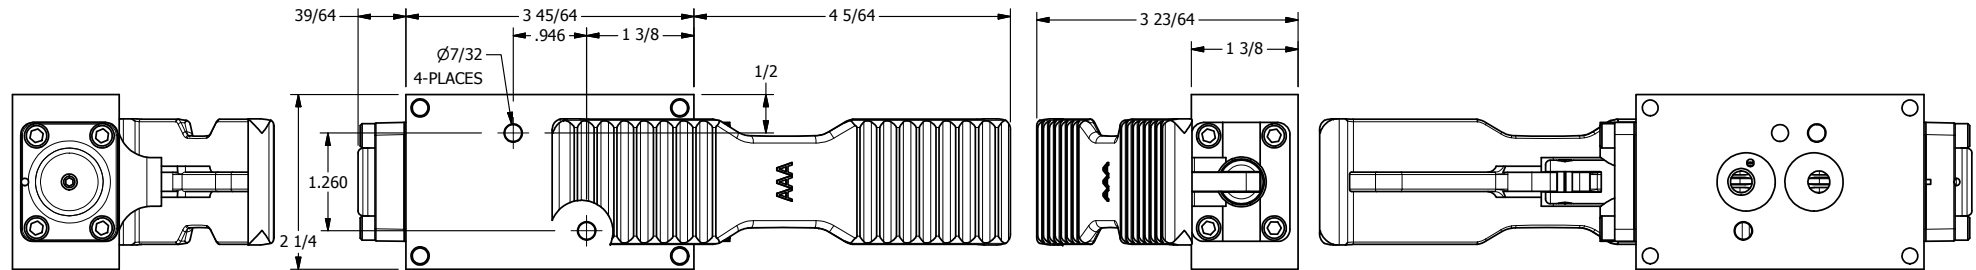

4

3

2

1

Ø.257 THRU HOLE  
WHEN IN POSITION SHOWN

Ø7/32  
4-PLACES

AAA

B

B

A

A

1/4" NPTF PORTS  
5-PLACES

**AAA PRODUCTS  
INTERNATIONAL**  
7114 Harry Hines Blvd  
Dallas, TX 75235

TITLE: 1/4" NAMUR, TREADLE, 3 POS,  
SPR CTR, TRDLE SHFT, FLOAT CTR SPL,  
BRASS & STAINLESS, LOCKOUT POS 'C'