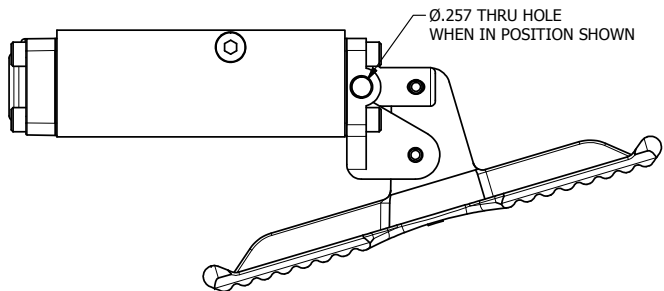

4

3

2

1

Ø.257 THRU HOLE  
WHEN IN POSITION SHOWN

Ø7/32  
4-PLACES

AAA

B

B

A

A

1/4" NPTF PORTS  
5-PLACES

**AAA PRODUCTS  
INTERNATIONAL**  
7114 Harry Hines Blvd  
Dallas, TX 75235

TITLE: 1/4" NAMUR, TREADLE, 3 POS,  
SPR CTR, TRDLE SHFT, FLOAT CTR SPL,  
BRASS & STAINLESS, LOCKOUT POS 'C'