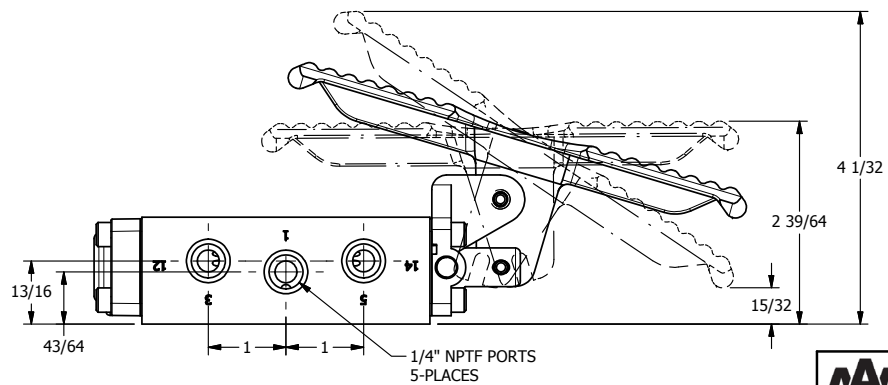

4

3

2

1

Ø.257 THRU HOLE  
WHEN IN POSITION SHOWN

Ø7/32  
4-PLACES

AAA

B

B

A

A

1/4" NPTF PORTS  
5-PLACES

**AAA PRODUCTS  
INTERNATIONAL**  
7114 Harry Hines Blvd  
Dallas, TX 75235

TITLE: 1/4" NAMUR, TREADLE, 3 POS,  
SPR CTR, TRDLE SHFT, FLOAT CTR SPL,  
BRASS & STAINLESS, LOCKOUT POS 'C'