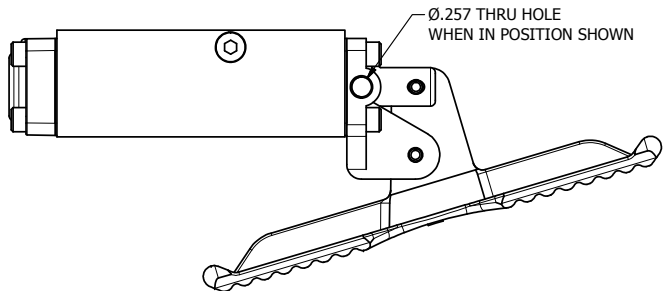

4

3

2

1

TITLE: 1/4" NAMUR, TREADLE, 3 POS,
SPR CTR, TRDLE SHFT, REGEN CTR SPL,
BRASS & STAINLESS, LOCKOUT POS 'C'

PART NO.:
DIM_ZNTY2DLO

THE INFORMATION CONTAINED WITHIN THIS DOCUMENT IS PROPRIETARY TO AAA PRODUCTS AND MAY NOT BE DISCLOSED WITHOUT PRIOR WRITTEN CONSENT