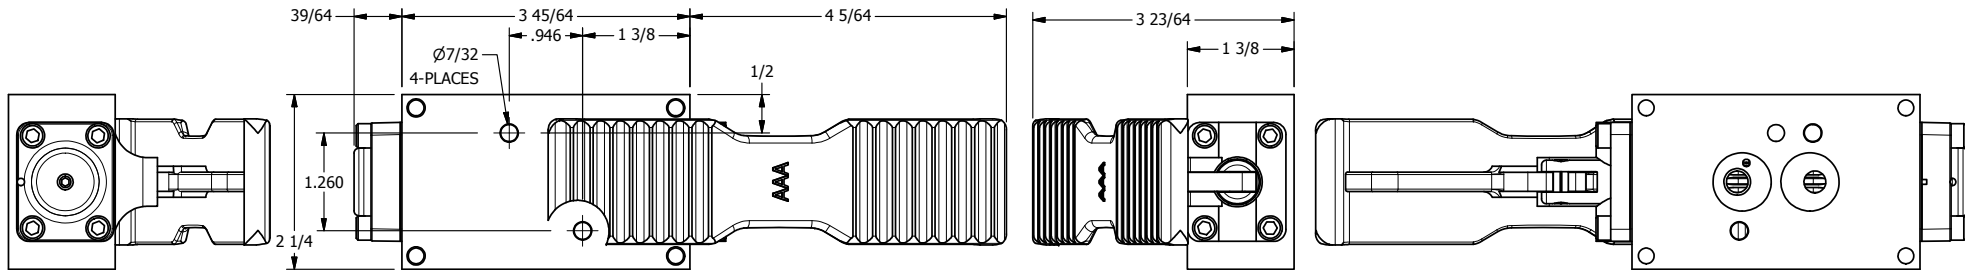

4

3

2

1

TITLE: 1/4" NAMUR, TREADLE, 3 POS,
SPR CTR, TRDLE SHFT, REGEN CTR SPL,
BRASS & STAINLESS, LOCKOUT POS 'C'

PART NO.:
DIM_ZNTY2DLO

THE INFORMATION CONTAINED WITHIN THIS DOCUMENT IS PROPRIETARY TO AAA PRODUCTS AND MAY NOT BE DISCLOSED WITHOUT PRIOR WRITTEN CONSENT