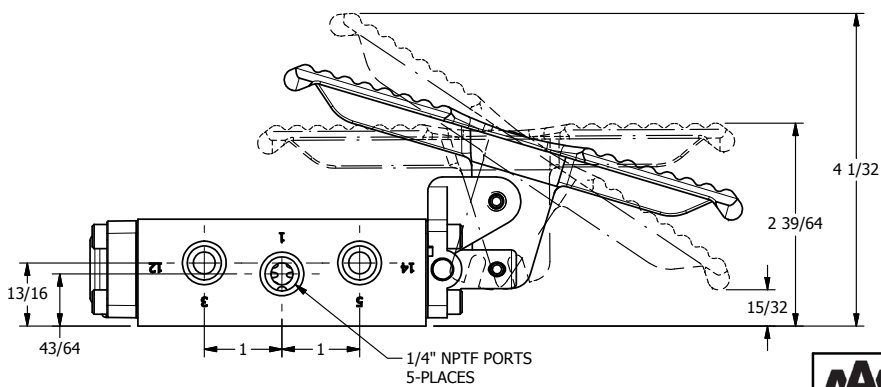

4

3

2

1

TITLE: 1/4" NAMUR, TREADLE, 3 POS,
SPR CTR, TRDLE SHFT, REGEN CTR SPL,
BRASS & STAINLESS, LOCKOUT POS 'C'

PART NO.:
DIM_ZNTY2DLO

THE INFORMATION CONTAINED WITHIN THIS DOCUMENT IS PROPRIETARY TO AAA PRODUCTS AND MAY NOT BE DISCLOSED WITHOUT PRIOR WRITTEN CONSENT